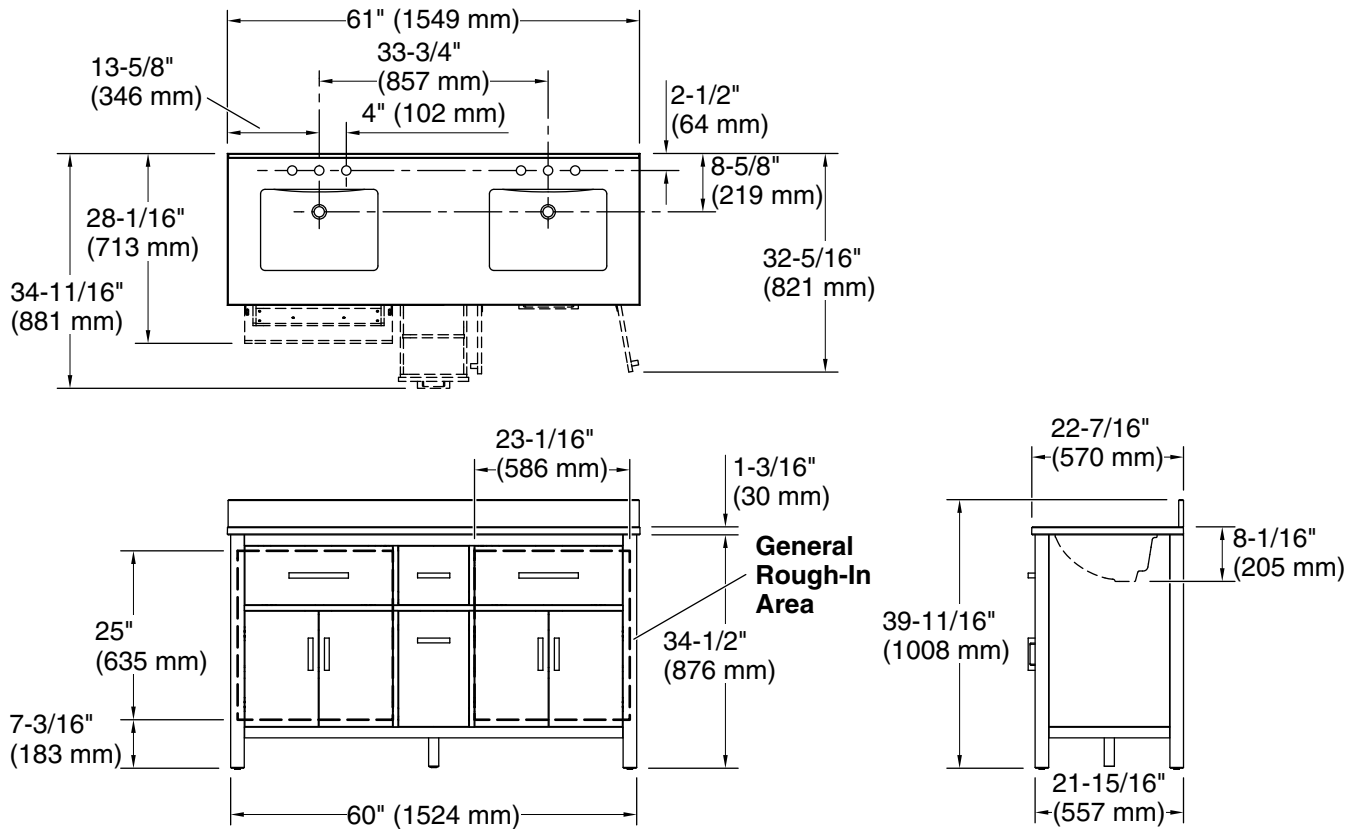

Features

- Set includes cabinet, precut quartz vanity top, backsplash, sinks, cabinet hardware
- Convenient tilt-down drawer under each basin for storing smaller, frequently-used items
- Two full-extension 17" (432 mm) drawers with soft-close side-mount slides
- Three-way adjustable slow-close door hinges for easy cabinet access
- 20-1/2" (521 mm) cabinet interior provides ample storage space
- Finish-matched cabinet interior offers generous clearance for plumbing
- Vanity top has 8" (203 mm) widespread faucet holes; requires deck-mount faucets (sold separately)
- Brushed Nickel hardware included on White, Atmos Grey, and Carbon Oak vanities, and Matte Black hardware on Light Oak vanities.

Optional Products/Accessories

- K-33585 Drawer organizer set
- K-33586 Drawer organizer with lid
- K-33587 Divided drawer organizer
- K-33588 Makeup display tray and organizer

Codes/Standards

ASME A112.19.2/CSA B45.1

Technical Information

All product dimensions are nominal.

Notes

Install this product according to the installation instructions.

Select the type of fastener based upon the wall material. Two 250 lb (113.4 kg) minimum load bearing fasteners are recommended.