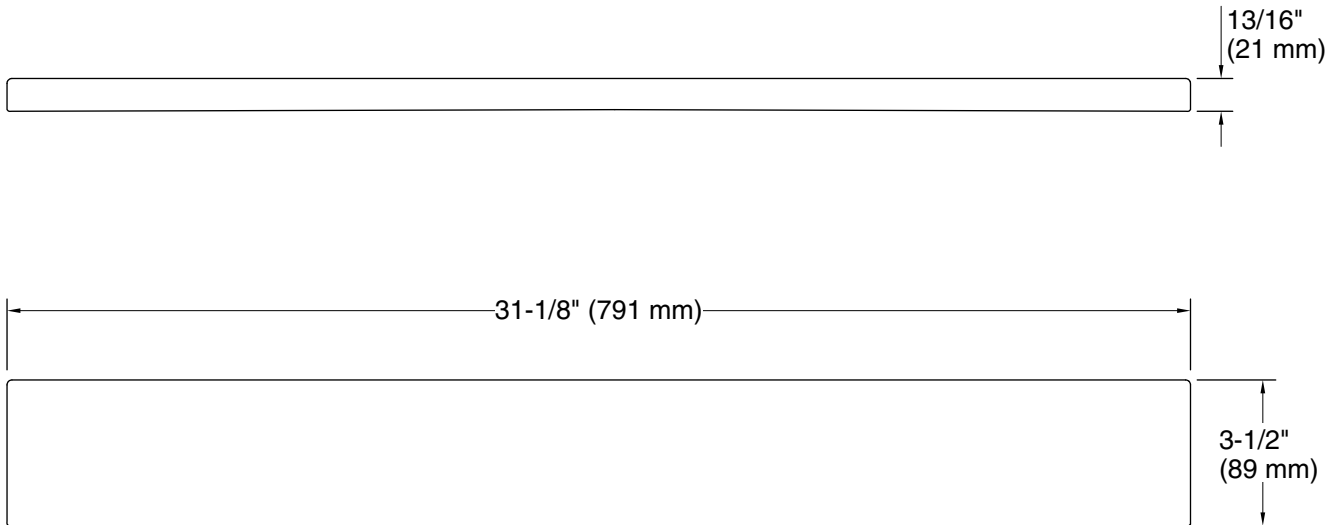

Silestone® quartz 31" backsplash
K-28262

Features

- For use with KOHLER Silestone® quartz 31" (788 mm) vanity tops.
- Optional side splashes available (sold separately).
- This product is covered under the Silestone® 25-Year Limited Warranty.

Material

- Silestone® quartz.

Required Products/Accessories

K-28248 Silestone® quartz 31" vanity top with rectangle cutout

or

K-28249 Silestone® quartz 31" vanity top with oval cutout

Codes/Standards

None Applicable

Technical Information

All product dimensions are nominal.
Installation: Vanity top/ITB

Notes

Install this product according to the installation instructions.