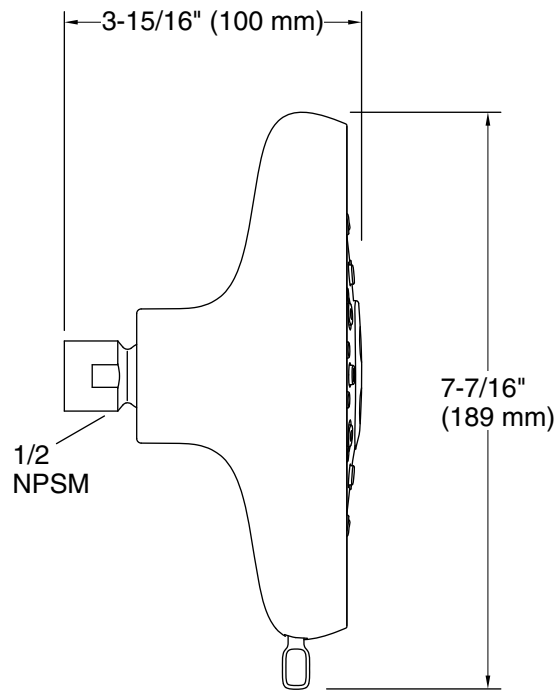

Features

- Advanced spray engine provides three premium functions: Deep massage, intense rinse, and wide coverage.
- Deep massage spray uses moving cross-streams that dance over sore shoulders to relieve stress, aches and pains.
- Intense rinse delivers a forceful spray ideal for thoroughly rinsing soap from hair.
- Change between sprays easily with a simple click of the actuation tab.
- 1.75 gpm (6.6 lpm) maximum flow rate at 80 psi (5.5 bar).
- MasterClean™ sprayface features an easy-to-clean surface that withstands mineral buildup.
- Box includes: Showerhead.

Installation

- G 1/2" -14 connection.
- No-tool installation; requires only hand-tightening.

Codes/Standards

ASME A112.18.1/CSA B125.1
DOE - Energy Policy Act 1992
EPA WaterSense®
California Energy Commission (CEC)

KOHLER® Faucet Lifetime Limited Warranty

See website for detailed warranty information.

Technical Information

All product dimensions are nominal.

Showerhead/Body Spray:

Rated maximum flow: 1.75 gal/min (6.6 l/min)

Pressure: 80 psi (5.5 bar)

Notes

Install this product according to the installation instructions.