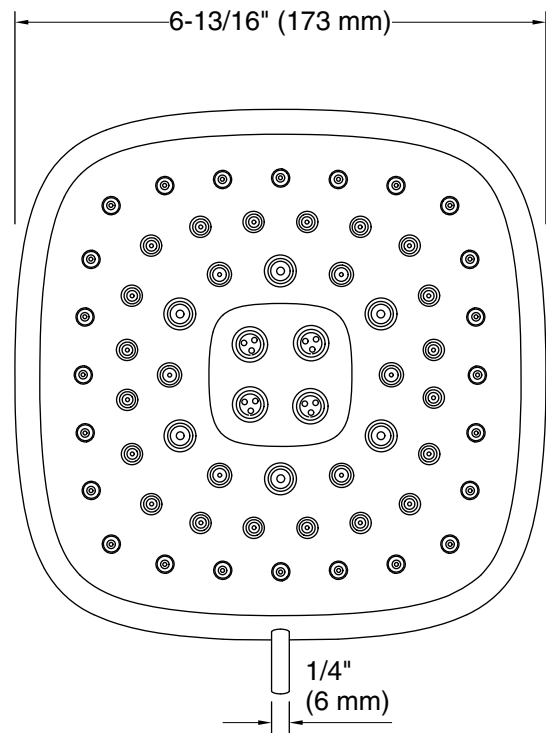

Features

- Advanced spray engine provides three premium functions: Deep massage, intense rinse, and wide coverage.
- Deep massage spray uses moving cross-streams that dance over sore shoulders to relieve stress, aches and pains.
- Intense rinse delivers a forceful spray ideal for thoroughly rinsing soap from hair.
- Change between sprays easily with a simple click of the actuation tab.
- 1.75 gpm (6.6 lpm) maximum flow rate at 80 psi (5.5 bar).
- MasterClean™ sprayface features an easy-to-clean surface that withstands mineral buildup.
- Box includes: Showerhead.

Installation

- G 1/2" -14 connection.
- No-tool installation; requires only hand-tightening.

Codes/Standards

ASME A112.18.1/CSA B125.1
DOE - Energy Policy Act 1992
EPA WaterSense®
California Energy Commission (CEC)

KOHLER® Faucet Lifetime Limited Warranty

See website for detailed warranty information.

Technical Information

All product dimensions are nominal.

Showerhead/Body Spray:

Rated maximum flow: 1.75 gal/min (6.6 l/min)

Pressure: 80 psi (5.5 bar)

Notes

Install this product according to the installation instructions.