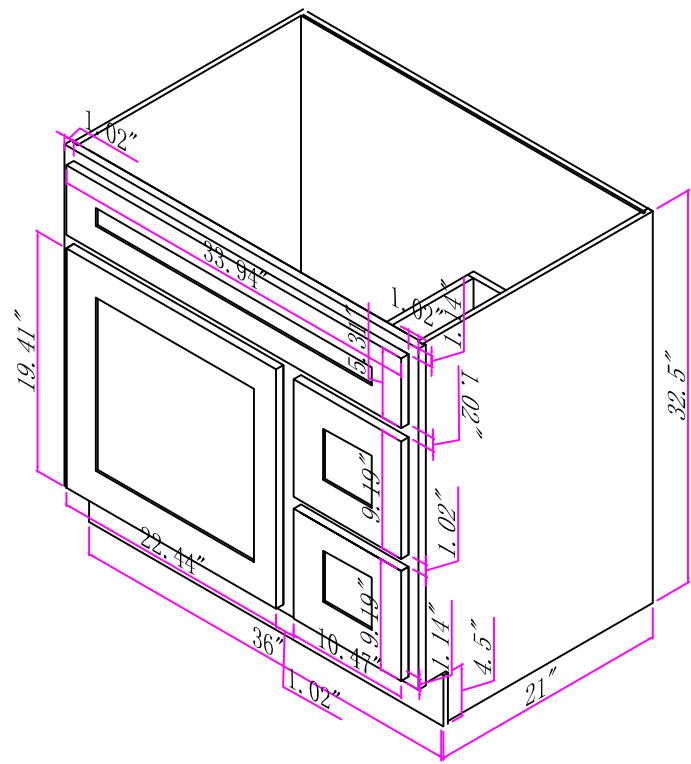

Bathroom Cabinet	unit	inch	Model	VA4036-2R
------------------	------	------	-------	-----------

Mirror. 35.16"X27.6" inch
Cabinet. 36"X21"X32.5" inch

Bathroom Cabinet	unit	inch	Model	VA4030
------------------	------	------	-------	--------

Mirror. 29.17"X27.6" inch
Cabinet. 30"X21"X32.5" inch

Bathroom Cabinet	unit	inch	Model	VA4033
------------------	------	------	-------	--------

Mirror. 32.17"X27.6" inch
Cabinet. 33"X21"X32.5" inch

Bathroom Cabinet

unit

inch

Model

VA4036

Mirror. 35.18"X27.6" inch

Cabinet. 36"X21"X32.5" inch

Bathroom Cabinet

unit

inch

Model

VA4039

Mirror. 38.17"X27.6" inch

Cabinet. 39"X21"X32.5" inch