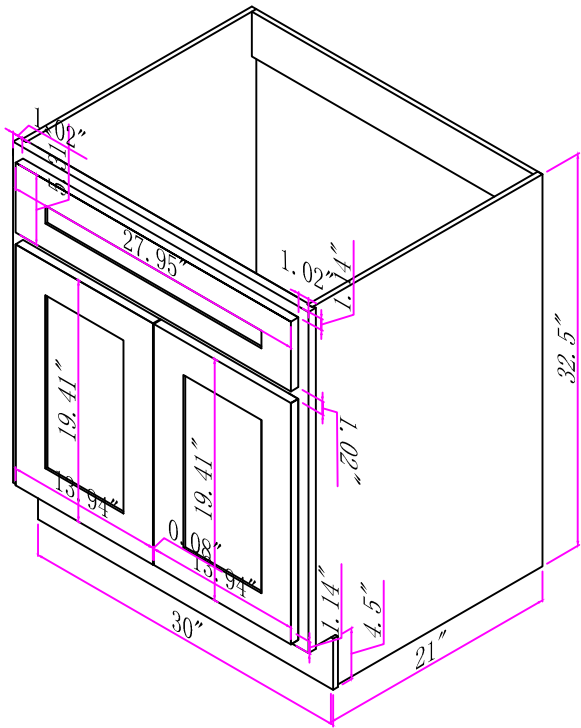

Bathroom Cabinet	unit	inch	Model	VA4036-2R
------------------	------	------	-------	-----------

Mirror. 35.16"X27.6" inch
Cabinet. 36"X21"X32.5" inch

Bathroom Cabinet	unit	inch	Model	VA4030
------------------	------	------	-------	--------

Mirror. 29.17"X27.6" inch
Cabinet. 30"X21"X32.5" inch

Bathroom Cabinet	unit	inch	Model	VA4033
------------------	------	------	-------	--------

Mirror. 32.17"X27.6" inch
Cabinet. 33"X21"X32.5" inch

Bathroom Cabinet

unit

inch

Model

VA4036

Mirror. 35.18"X27.6" inch

Cabinet. 36"X21"X32.5" inch

Bathroom Cabinet

unit

inch

Model

VA4039

Mirror. 38.17"X27.6" inch

Cabinet. 39"X21"X32.5" inch