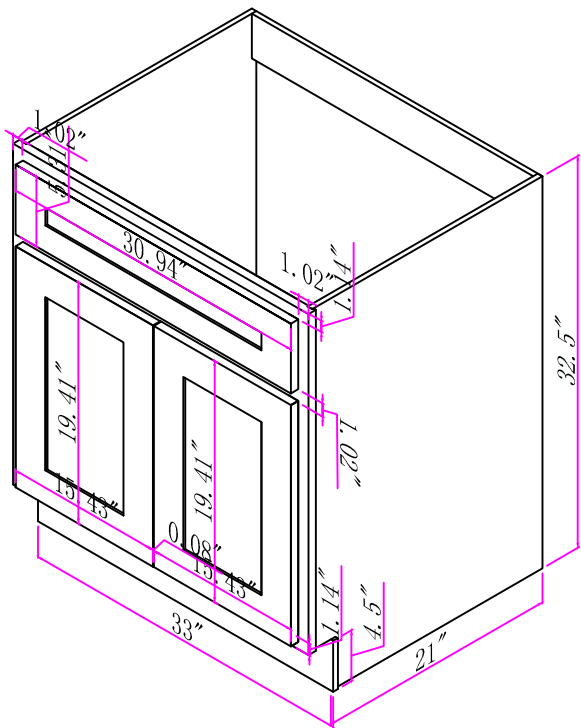

Bathroom Cabinet	unit	inch	Model	VA4036-2R
------------------	------	------	-------	-----------

Mirror. 35.16"X27.6" inch
Cabinet. 36"X21"X32.5" inch

Bathroom Cabinet	unit	inch	Model	VA4030
------------------	------	------	-------	--------

Mirror. 29.17"X27.6" inch
Cabinet. 30"X21"X32.5" inch

Bathroom Cabinet	unit	inch	Model	VA4033
------------------	------	------	-------	--------

Mirror. 32.17"X27.6" inch
Cabinet. 33"X21"X32.5" inch

Bathroom Cabinet

unit

inch

Model

VA4036

Mirror. 35.18"X27.6" inch

Cabinet. 36"X21"X32.5" inch

Bathroom Cabinet

unit

inch

Model

VA4039

Mirror. 38.17"X27.6" inch

Cabinet. 39"X21"X32.5" inch