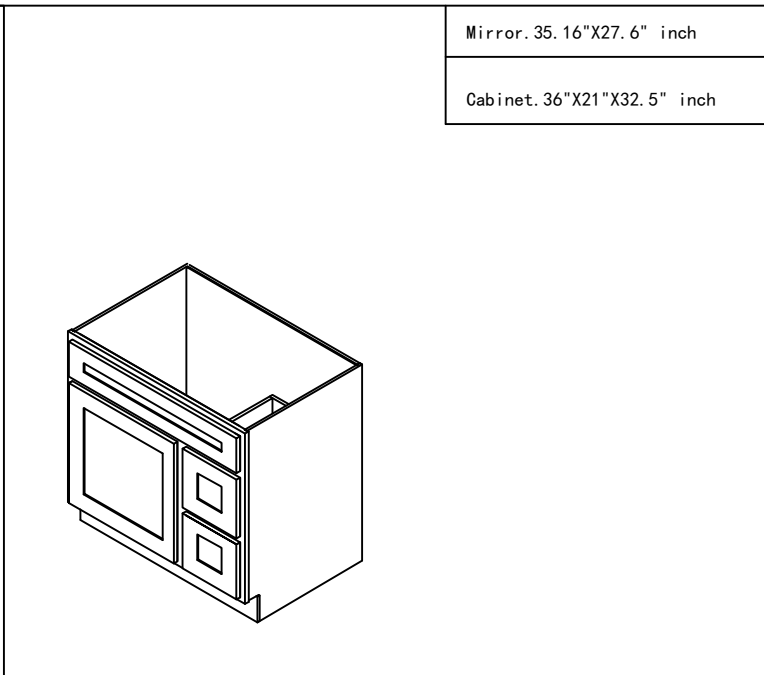

Bathroom Cabinet	unit	inch	Model	VA4036-2R
------------------	------	------	-------	-----------

Mirror. 35.16"X27.6" inch
Cabinet. 36"X21"X32.5" inch

Bathroom Cabinet	unit	inch	Model	VA4030
------------------	------	------	-------	--------

Mirror. 29.17"X27.6" inch
Cabinet. 30"X21"X32.5" inch

Bathroom Cabinet	unit	inch	Model	VA4033
------------------	------	------	-------	--------

Mirror. 32.17"X27.6" inch
Cabinet. 33"X21"X32.5" inch

Bathroom Cabinet

unit

inch

Model

VA4036

Mirror. 35.18"X27.6" inch

Cabinet. 36"X21"X32.5" inch

Bathroom Cabinet

unit

inch

Model

VA4039

Mirror. 38.17"X27.6" inch

Cabinet. 39"X21"X32.5" inch