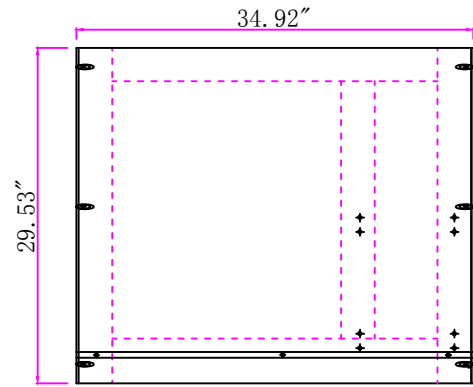

Bathroom Cabinet	unit	inch	Model	VA4036-2R
------------------	------	------	-------	-----------

Mirror. 35.16"X27.6" inch
Cabinet. 36"X21"X32.5" inch

Bathroom Cabinet	unit	inch	Model	VA4030
------------------	------	------	-------	--------

Mirror. 29.17"X27.6" inch
Cabinet. 30"X21"X32.5" inch

Bathroom Cabinet	unit	inch	Model	VA4033
------------------	------	------	-------	--------

Mirror. 32.17"X27.6" inch
Cabinet. 33"X21"X32.5" inch

Bathroom Cabinet

unit

inch

Model

VA4036

Mirror. 35.18"X27.6" inch

Cabinet. 36"X21"X32.5" inch

Bathroom Cabinet

unit

inch

Model

VA4039

Mirror. 38.17"X27.6" inch

Cabinet. 39"X21"X32.5" inch