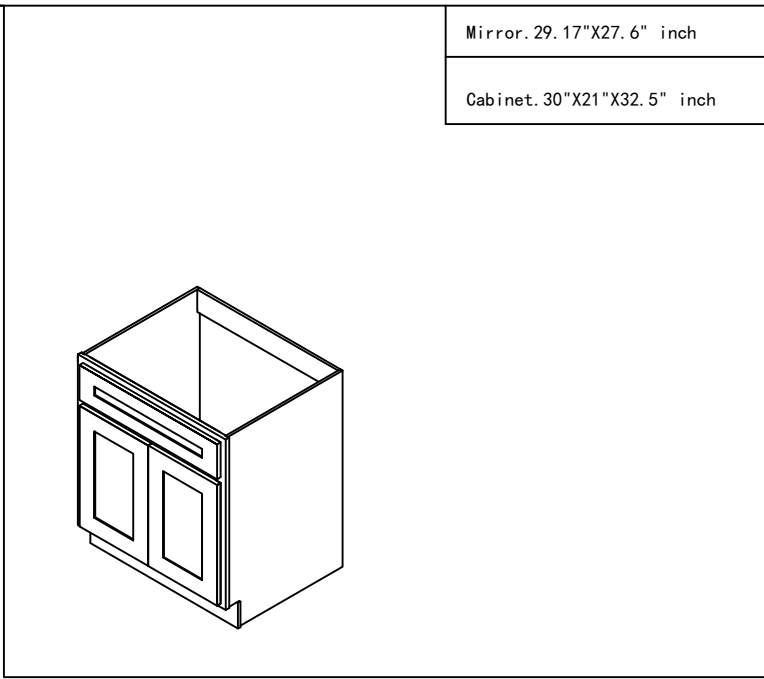

Bathroom Cabinet	unit	inch	Model	VA4036-2R
------------------	------	------	-------	-----------

Mirror. 35.16"X27.6" inch
Cabinet. 36"X21"X32.5" inch

Bathroom Cabinet	unit	inch	Model	VA4030
------------------	------	------	-------	--------

Mirror. 29.17"X27.6" inch
Cabinet. 30"X21"X32.5" inch

Bathroom Cabinet	unit	inch	Model	VA4033
------------------	------	------	-------	--------

Mirror. 32.17"X27.6" inch
Cabinet. 33"X21"X32.5" inch

Bathroom Cabinet

unit

inch

Model

VA4036

Mirror. 35.18"X27.6" inch

Cabinet. 36"X21"X32.5" inch

Bathroom Cabinet

unit

inch

Model

VA4039

Mirror. 38.17"X27.6" inch

Cabinet. 39"X21"X32.5" inch