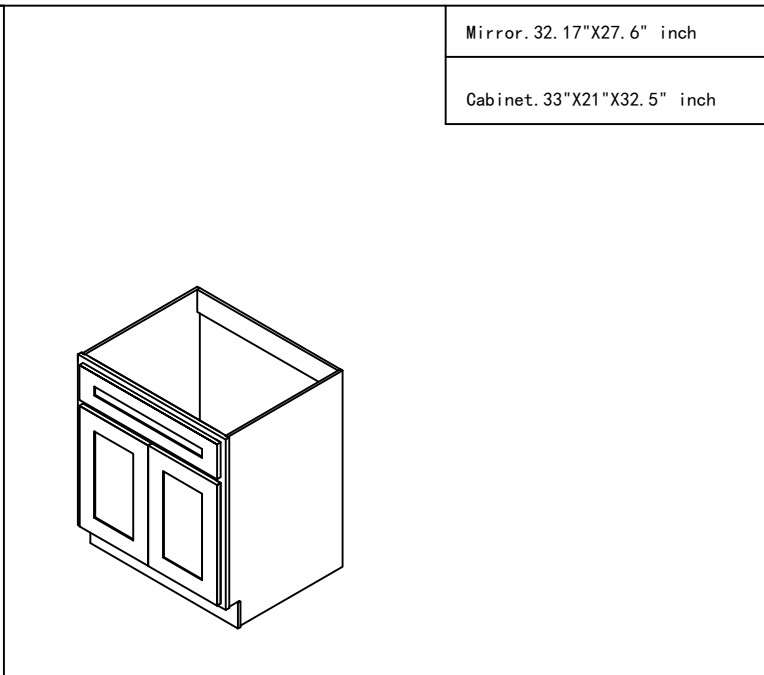

Bathroom Cabinet	unit	inch	Model	VA4036-2R
------------------	------	------	-------	-----------

Mirror. 35.16"X27.6" inch
Cabinet. 36"X21"X32.5" inch

Bathroom Cabinet	unit	inch	Model	VA4030
------------------	------	------	-------	--------

Mirror. 29.17"X27.6" inch
Cabinet. 30"X21"X32.5" inch

Bathroom Cabinet	unit	inch	Model	VA4033
------------------	------	------	-------	--------

Mirror. 32.17"X27.6" inch
Cabinet. 33"X21"X32.5" inch

Bathroom Cabinet

unit

inch

Model

VA4036

Mirror. 35.18"X27.6" inch

Cabinet. 36"X21"X32.5" inch

Bathroom Cabinet

unit

inch

Model

VA4039

Mirror. 38.17"X27.6" inch

Cabinet. 39"X21"X32.5" inch