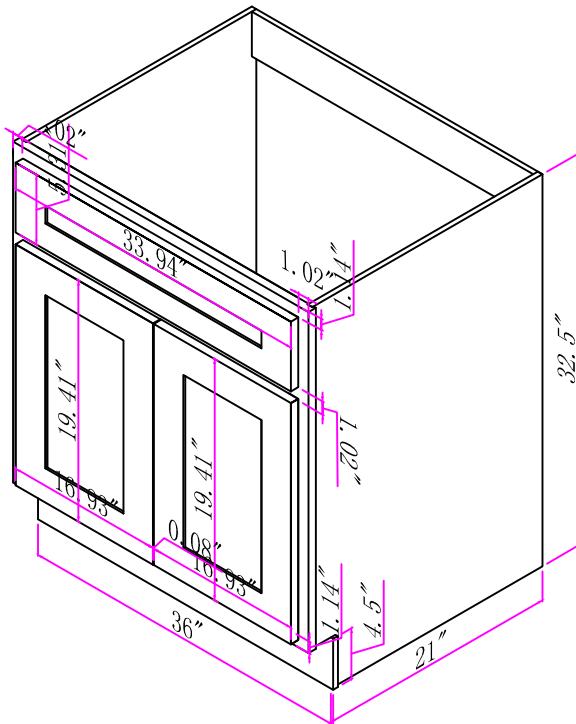

Bathroom Cabinet	unit	inch	Model	VA4036-2R
------------------	------	------	-------	-----------

Mirror. 35.16"X27.6" inch
Cabinet. 36"X21"X32.5" inch

Bathroom Cabinet	unit	inch	Model	VA4030
------------------	------	------	-------	--------

Mirror. 29.17"X27.6" inch
Cabinet. 30"X21"X32.5" inch

Bathroom Cabinet	unit	inch	Model	VA4033
------------------	------	------	-------	--------

Mirror. 32.17"X27.6" inch
Cabinet. 33"X21"X32.5" inch

Bathroom Cabinet

unit

inch

Model

VA4036

Mirror. 35.18"X27.6" inch

Cabinet. 36"X21"X32.5" inch

Bathroom Cabinet

unit

inch

Model

VA4039

Mirror. 38.17"X27.6" inch

Cabinet. 39"X21"X32.5" inch