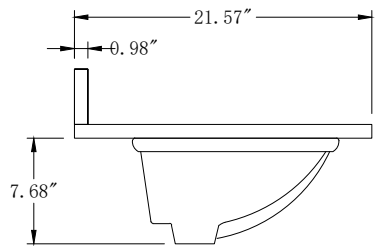

**Unit**

**Inch**

**Model**

**CVG24**

Cabinet:24.41"x18.5"x34.25

Handle:6.77" Inch

**Bathroom Cabinet**

Unit

Inch

Model

CVG36

Cabinet:36.14"x21.57"x37.99

Handle:6.77" Inch

**Bathroom Cabinet**

Unit

Inch

Model

CVG42

Cabinet:42.17"x21.57"x37.99

Handle:6.77" Inch

**Bathroom Cabinet**

Unit

Inch

Model

CVG48

Cabinet:42.17"x21.57"x37.99

Handle:6.77" Inch

**Bathroom Cabinet**

Unit

Inch

Model

CVG60S