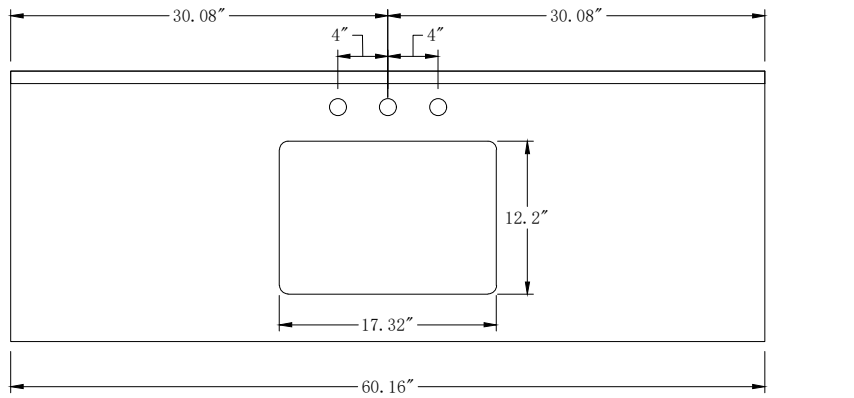

CVG48

Cabinet:42.17"x21.57"x37.99

Handle:6.77" Inch

**Bathroom Cabinet**

Unit

Inch

Model

CVG60S

Cabinet:60.16"x21.57"x37.99

Handle:6.77" Inch

**Bathroom Cabinet**

Unit

Inch

Model

CVG60D

Cabinet:60.16"x21.57"x37.99