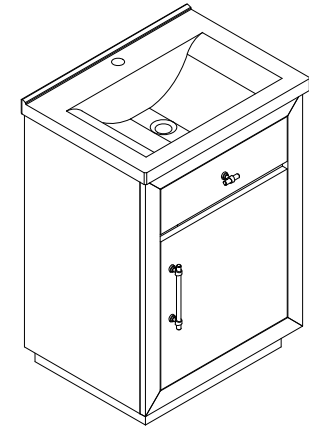

**Bathroom Cabinet**

Unit

Inch

Model

CVG20

Cabinet:20.39"x15.67"x34.09

Handle:6.77" Inch

**Bathroom Cabinet**

**Unit**

**Inch**

**Model**

**CVG24**

Cabinet:24.41"x18.5"x34.25

Handle:6.77" Inch

**Bathroom Cabinet**

Unit

Inch

Model

CVG36

Cabinet:36.14"x21.57"x37.99

Handle:6.77" Inch

**Bathroom Cabinet**

Unit

Inch