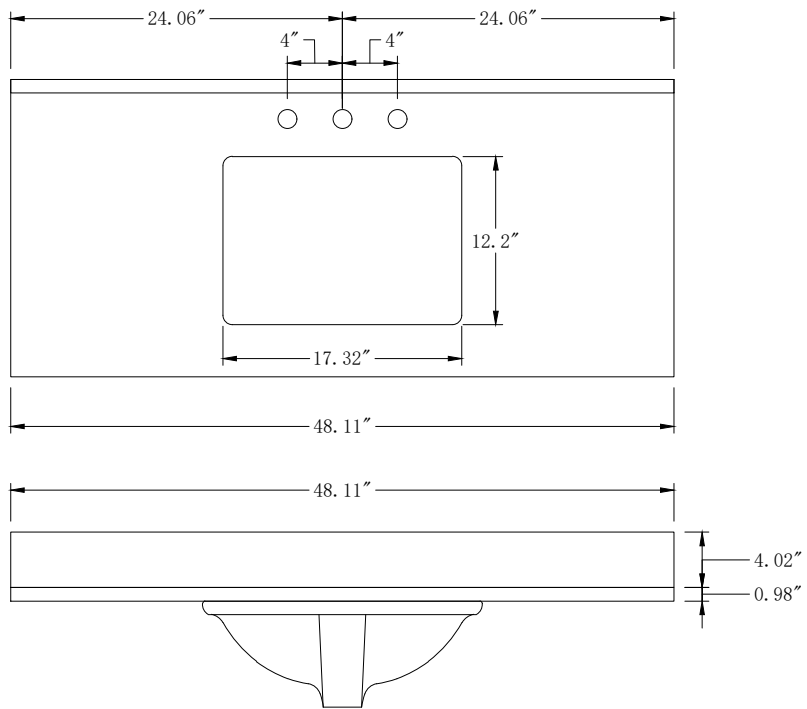

**Unit**

**Inch**

**Model**

**CVG24**

Cabinet:24.41"x18.5"x34.25

Handle:6.77" Inch

**Bathroom Cabinet**

Unit

Inch

Model

CVG36

Cabinet:36.14"x21.57"x37.99

Handle:6.77" Inch

**Bathroom Cabinet**

Unit

Inch

Model

CVG42

Cabinet:42.17"x21.57"x37.99

Handle:6.77" Inch

**Bathroom Cabinet**

Unit

Inch

Model

CVG48

Cabinet:42.17"x21.57"x37.99

Handle:6.77" Inch

**Bathroom Cabinet**

Unit

Inch

Model

CVG60S