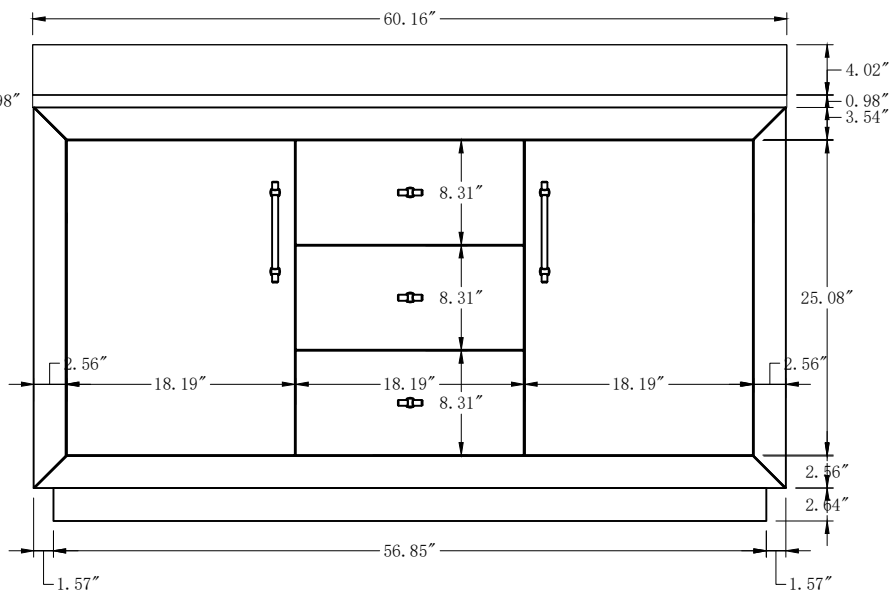

Bathroom Cabinet

Unit

Inch

Model

CVG60D

Cabinet:60.16"x21.57"x37.99

Handle:6.77" Inch