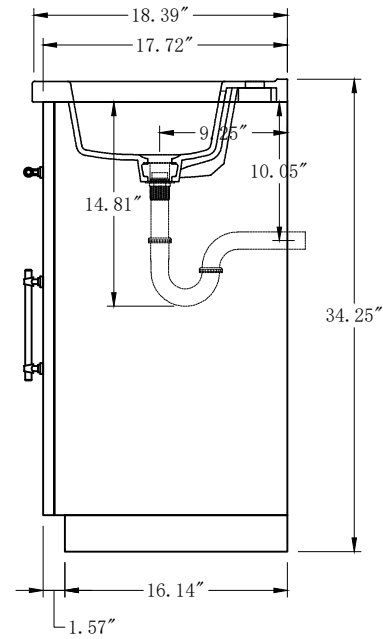

**Bathroom Cabinet**

Unit

Inch

Model

CVG20

Cabinet:20.39"x15.67"x34.09

Handle:6.77" Inch

**Bathroom Cabinet**

**Unit**

**Inch**

**Model**

**CVG24**

Cabinet:24.41"x18.5"x34.25

Handle:6.77" Inch

**Bathroom Cabinet**

Unit

Inch

Model

CVG36

Cabinet:36.14"x21.57"x37.99

Handle:6.77" Inch

**Bathroom Cabinet**

Unit

Inch

Model

CVG42

Cabinet:42.17"x21.57"x37.99

Handle:6.77" Inch

**Bathroom Cabinet**

Unit

Inch

Model