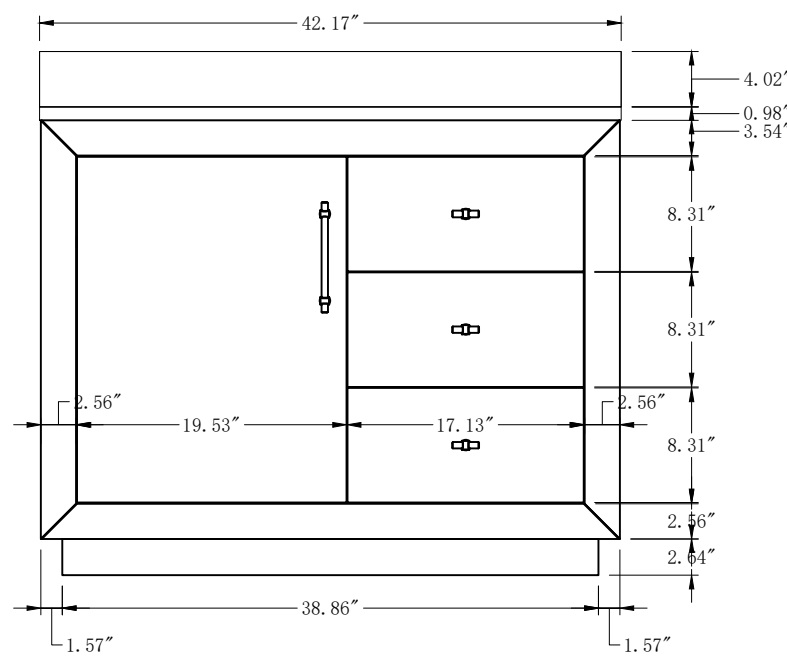

**Bathroom Cabinet**

Unit

Inch

Model

CVG20

Cabinet:20.39"x15.67"x34.09

Handle:6.77" Inch

**Bathroom Cabinet**

**Unit**

**Inch**

**Model**

**CVG24**

Cabinet:24.41"x18.5"x34.25

Handle:6.77" Inch

**Bathroom Cabinet**

Unit

Inch

Model

CVG36

Cabinet:36.14"x21.57"x37.99

Handle:6.77" Inch

**Bathroom Cabinet**

Unit

Inch

Model

CVG42

Cabinet:42.17"x21.57"x37.99

Handle:6.77" Inch

**Bathroom Cabinet**

Unit

Inch

Model