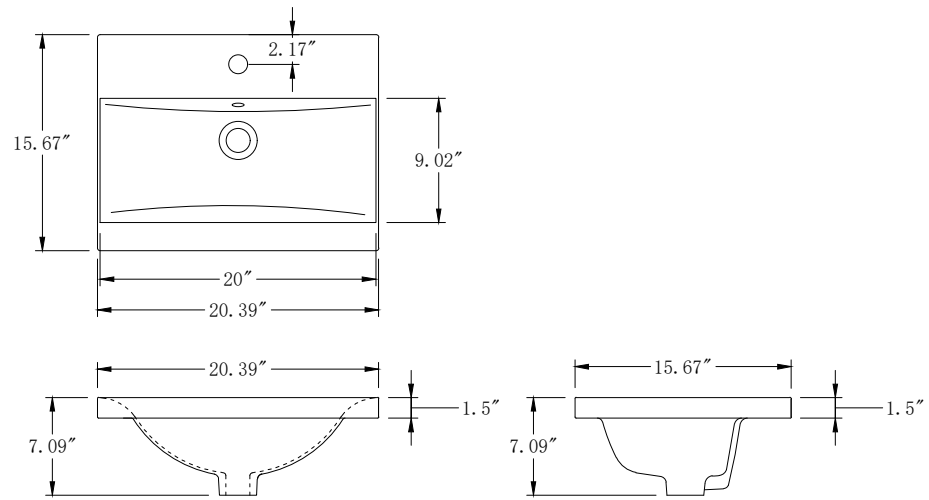

**Bathroom Cabinet**

Unit

Inch

Model

CVG20

Cabinet:20.39"x15.67"x34.09

Handle:6.77" Inch

**Bathroom Cabinet**

**Unit**

**Inch**

**Model**

**CVG24**

Cabinet:24.41"x18.5"x34.25

Handle:6.77" Inch

**Bathroom Cabinet**

Unit

Inch

Model

CVG36

Cabinet:36.14"x21.57"x37.99

Handle:6.77" Inch

**Bathroom Cabinet**

Unit

Inch

Cabinet:60.16"x21.57"x37.99

Handle:6.77" Inch

**Bathroom Cabinet**

Unit

Inch

Model

CVG60D

Cabinet:60.16"x21.57"x37.99