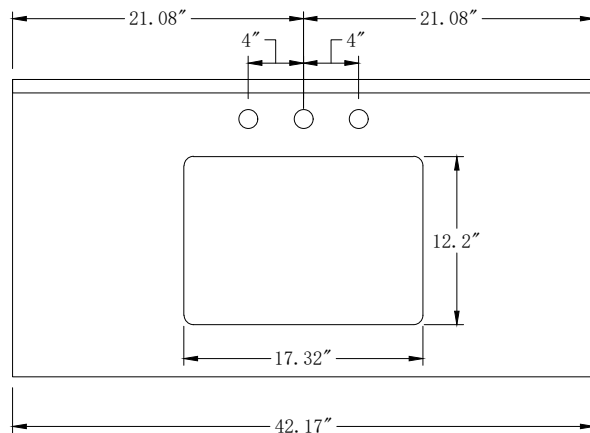

**Unit**

**Inch**

**Model**

**CVG24**

Cabinet:24.41"x18.5"x34.25

Handle:6.77" Inch

**Bathroom Cabinet**

Unit

Inch

Model

CVG36

Cabinet:36.14"x21.57"x37.99

Handle:6.77" Inch

**Bathroom Cabinet**

Unit

Inch

Model

CVG42

Cabinet:42.17"x21.57"x37.99

Handle:6.77" Inch

**Bathroom Cabinet**

Unit

Inch

Model

Cabinet:60.16"x21.57"x37.99

Handle:6.77" Inch

**Bathroom Cabinet**

Unit

Inch

Model

CVG60D

Cabinet:60.16"x21.57"x37.99