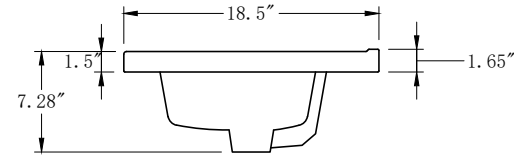

**Bathroom Cabinet**

Unit

Inch

Model

CVG20

Cabinet:20.39"x15.67"x34.09

Handle:6.77" Inch

**Bathroom Cabinet**

**Unit**

**Inch**

**Model**

**CVG24**

Cabinet:24.41"x18.5"x34.25

Handle:6.77" Inch

**Bathroom Cabinet**

Unit

Inch

Model

CVG36

Cabinet:36.14"x21.57"x37.99

Handle:6.77" Inch

**Bathroom Cabinet**

Unit

Inch

Cabinet:60.16"x21.57"x37.99

Handle:6.77" Inch

**Bathroom Cabinet**

Unit

Inch

Model

CVG60D

Cabinet:60.16"x21.57"x37.99