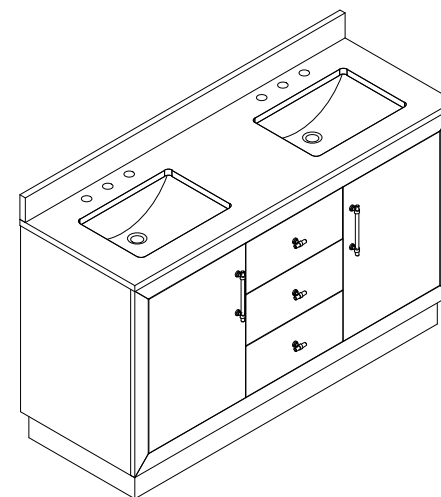

Inch

Model

CVG36

Cabinet:36.14"x21.57"x37.99

Handle:6.77" Inch

**Bathroom Cabinet**

Unit

Inch

CVG48

Cabinet:42.17"x21.57"x37.99

Handle:6.77" Inch

**Bathroom Cabinet**

Unit

Inch

Model

CVG60S

Cabinet:60.16"x21.57"x37.99

Handle:6.77" Inch

**Bathroom Cabinet**

Unit

Inch

Model

CVG60D

Cabinet:60.16"x21.57"x37.99

Handle:6.77" Inch

**Bathroom Cabinet**

Unit

Inch

Model

CVG72D

Cabinet:72.05"x21.57"x37.99

Handle:6.77" Inch