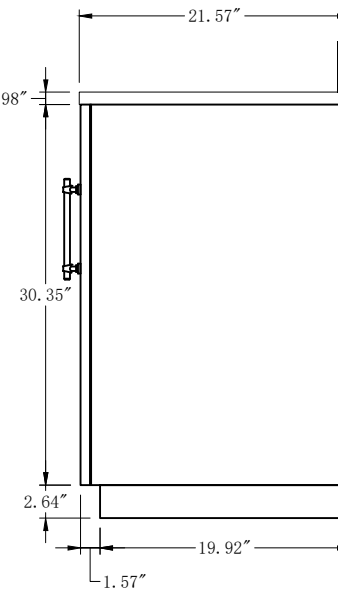

**Unit**

**Inch**

**Model**

**CVG24**

Cabinet:24.41"x18.5"x34.25

Handle:6.77" Inch

**Bathroom Cabinet**

Unit

Model

CVG42

Cabinet:42.17"x21.57"x37.99

Handle:6.77" Inch

**Bathroom Cabinet**

Unit

Inch

Model

CVG48

Cabinet:42.17"x21.57"x37.99

Handle:6.77" Inch

**Bathroom Cabinet**

Unit

Inch

Model

CVG60S

Cabinet:60.16"x21.57"x37.99

Handle:6.77" Inch

**Bathroom Cabinet**

Unit

Inch

Model

CVG60D

Cabinet:60.16"x21.57"x37.99