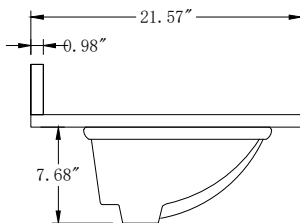

**Unit**

**Inch**

**Model**

**CVG24**

Cabinet:24.41"x18.5"x34.25

Handle:6.77" Inch

**Bathroom Cabinet**

Unit

CVG48

Cabinet:42.17"x21.57"x37.99

Handle:6.77" Inch

**Bathroom Cabinet**

Unit

Inch

Model

CVG60S

Cabinet:60.16"x21.57"x37.99

Handle:6.77" Inch

**Bathroom Cabinet**

Unit

Inch

Model

CVG60D

Cabinet:60.16"x21.57"x37.99

Handle:6.77" Inch

**Bathroom Cabinet**

Unit

Inch

Model

CVG72D

Cabinet:72.05"x21.57"x37.99

Handle:6.77" Inch