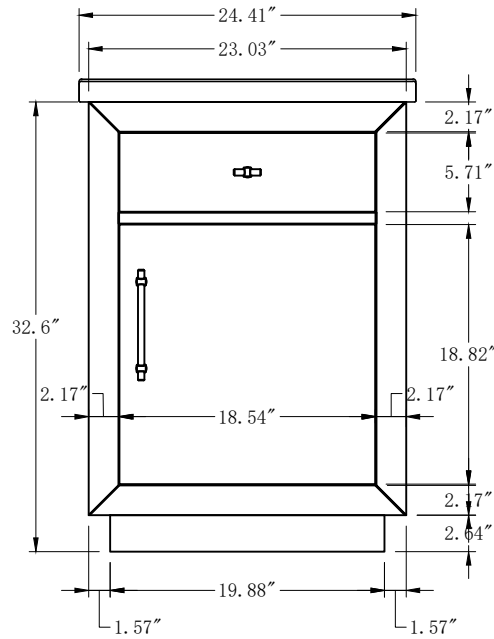

**Bathroom Cabinet**

Unit

Inch

Model

CVG20

Cabinet:20.39"x15.67"x34.09

Handle:6.77" Inch

**Bathroom Cabinet**

**Unit**

**Inch**

**Model**

**CVG24**

Cabinet:24.41"x18.5"x34.25

Handle:6.77" Inch

**Bathroom Cabinet**

Unit

Inch

Model

CVG36

Cabinet:36.14"x21.57"x37.99

Handle:6.77" Inch

**Bathroom Cabinet**

Unit

Inch

Cabinet:60.16"x21.57"x37.99

Handle:6.77" Inch

**Bathroom Cabinet**

Unit

Inch

Model

CVG60D

Cabinet:60.16"x21.57"x37.99