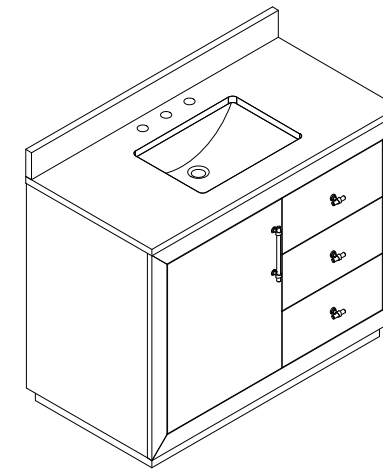

**Bathroom Cabinet**

Unit

Inch

Model

CVG20

Cabinet:20.39"x15.67"x34.09

Handle:6.77" Inch

**Bathroom Cabinet**

**Unit**

**Inch**

**Model**

**CVG24**

Cabinet:24.41"x18.5"x34.25

Handle:6.77" Inch

**Bathroom Cabinet**

Unit

Inch

Model

CVG36

Cabinet:36.14"x21.57"x37.99

Handle:6.77" Inch

**Bathroom Cabinet**

Unit

Inch

Model

CVG42

Cabinet:42.17"x21.57"x37.99

Handle:6.77" Inch

**Bathroom Cabinet**

Unit

Inch

Model