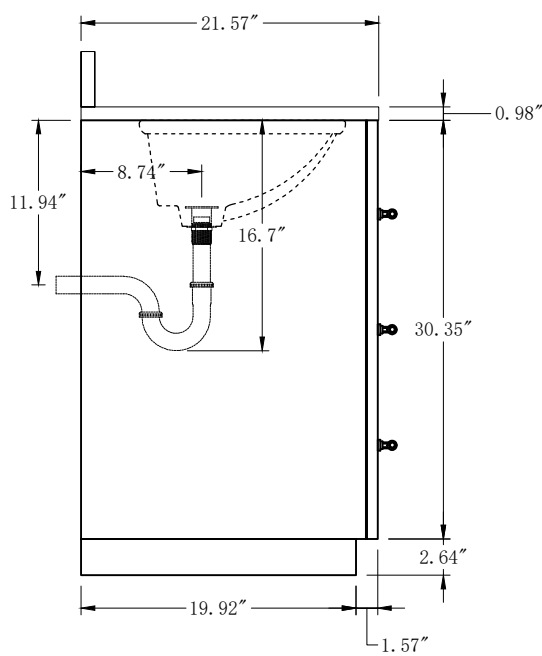

**Unit**

**Inch**

**Model**

**CVG24**

Cabinet:24.41"x18.5"x34.25

Handle:6.77" Inch

**Bathroom Cabinet**

Unit

Inch

Model

CVG36

Cabinet:36.14"x21.57"x37.99

Handle:6.77" Inch

**Bathroom Cabinet**

Unit

Inch

Model

CVG42

Cabinet:42.17"x21.57"x37.99

Handle:6.77" Inch

**Bathroom Cabinet**

Unit

Inch

Model

CVG48

Cabinet:42.17"x21.57"x37.99

Handle:6.77" Inch

**Bathroom Cabinet**

Unit

Inch

Model

CVG60S