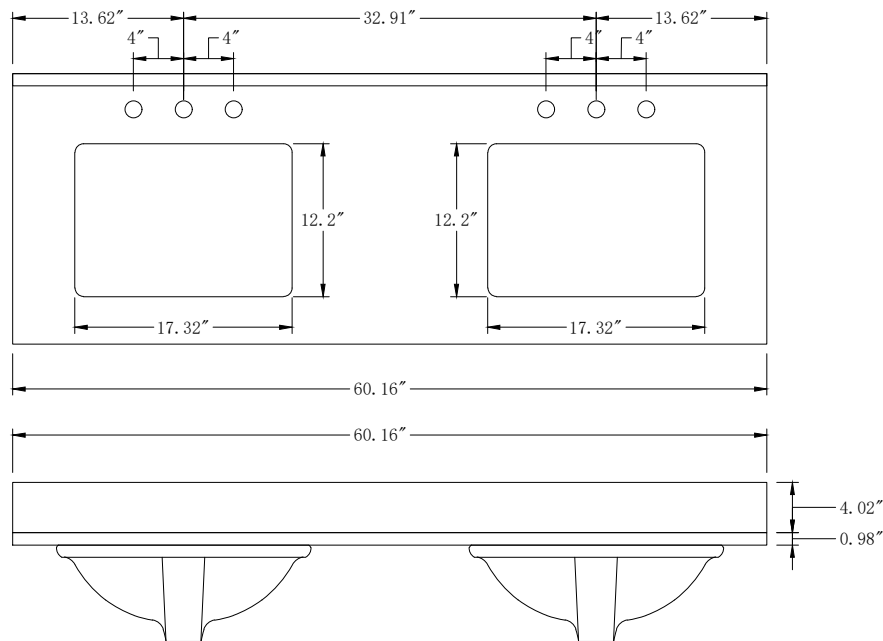

Bathroom Cabinet

Unit

Inch

Model

CVG60D

Cabinet:60.16"x21.57"x37.99

Handle:6.77" Inch