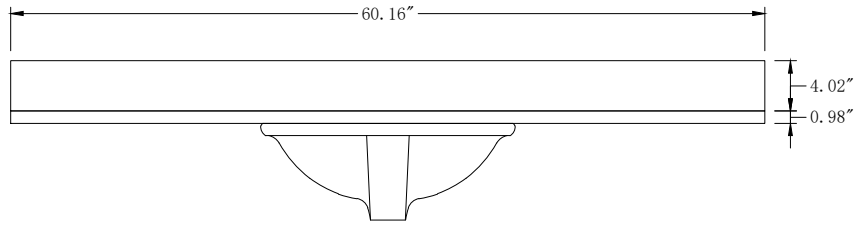

Bathroom Cabinet

Unit

Inch

Model

CVG60S

Cabinet:60.16"x21.57"x37.99

Handle:6.77" Inch