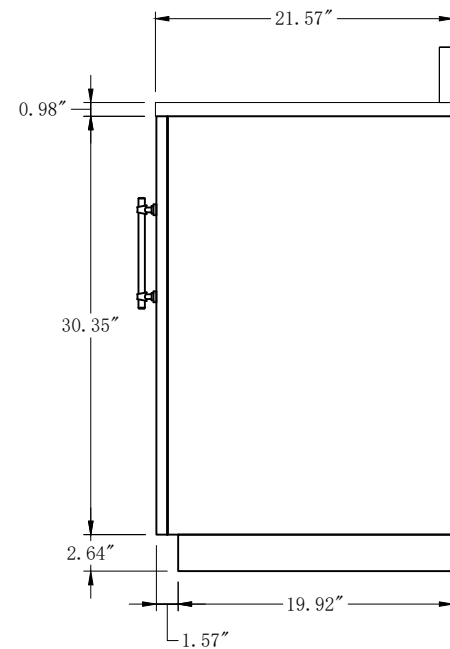

**Unit**

**Inch**

**Model**

**CVG24**

Cabinet:24.41"x18.5"x34.25

Handle:6.77" Inch

**Bathroom Cabinet**

Unit

Model

CVG42

Cabinet:42.17"x21.57"x37.99

Handle:6.77" Inch

**Bathroom Cabinet**

Unit

Inch

Model

CVG48

Cabinet:42.17"x21.57"x37.99

Handle:6.77" Inch

**Bathroom Cabinet**

Unit

Inch

Model

CVG60S

Cabinet:60.16"x21.57"x37.99

Handle:6.77" Inch

**Bathroom Cabinet**

Unit

Inch

Model

CVG60D

Cabinet:60.16"x21.57"x37.99