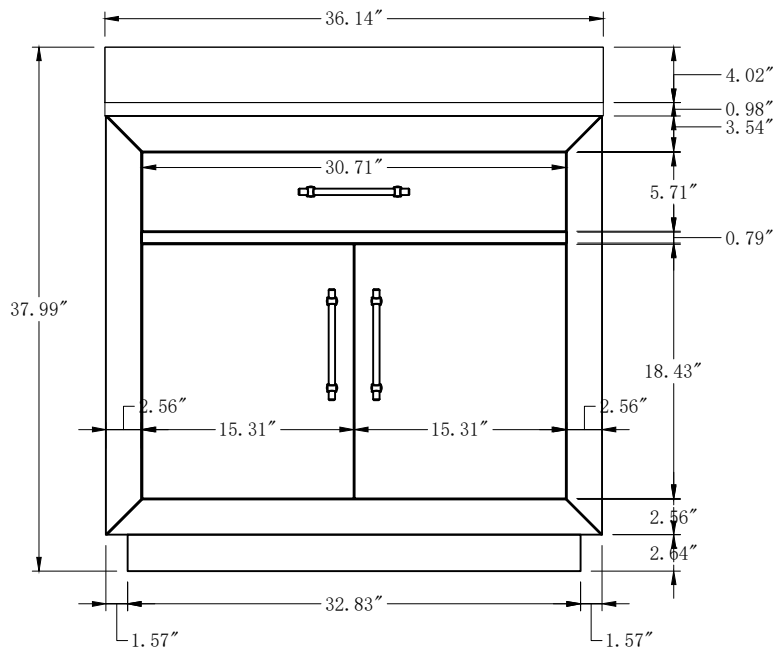

**Bathroom Cabinet**

Unit

Inch

Model

CVG20

Cabinet:20.39"x15.67"x34.09

Handle:6.77" Inch

**Bathroom Cabinet**

**Unit**

**Inch**

**Model**

**CVG24**

Cabinet:24.41"x18.5"x34.25

Handle:6.77" Inch

**Bathroom Cabinet**

Unit

Inch

Model

CVG36

Cabinet:36.14"x21.57"x37.99

Handle:6.77" Inch

**Bathroom Cabinet**

Unit

Inch

Model

CVG42

Cabinet:42.17"x21.57"x37.99

Handle:6.77" Inch

**Bathroom Cabinet**

Unit

Inch

Model