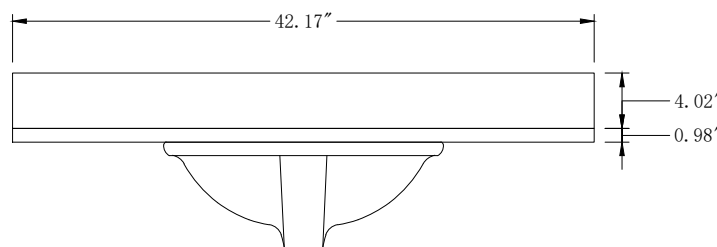

Bathroom Cabinet

Unit

Inch

Model

CVG42

Cabinet:42.17"x21.57"x37.99

Handle:6.77" Inch