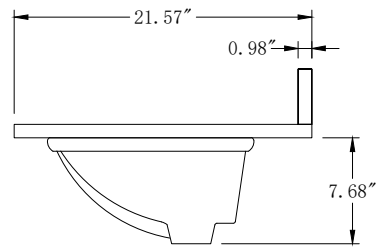

**Bathroom Cabinet**

Unit

Inch

Model

CVG20

Cabinet:20.39"x15.67"x34.09

Handle:6.77" Inch

**Bathroom Cabinet**

**Unit**

**Inch**

**Model**

**CVG24**

Cabinet:24.41"x18.5"x34.25

Handle:6.77" Inch

**Bathroom Cabinet**

Unit

Inch

Model

CVG36

Cabinet:36.14"x21.57"x37.99

Handle:6.77" Inch

**Bathroom Cabinet**

Unit

Inch

Cabinet:60.16"x21.57"x37.99

Handle:6.77" Inch

**Bathroom Cabinet**

Unit

Inch

Model

CVG60D

Cabinet:60.16"x21.57"x37.99