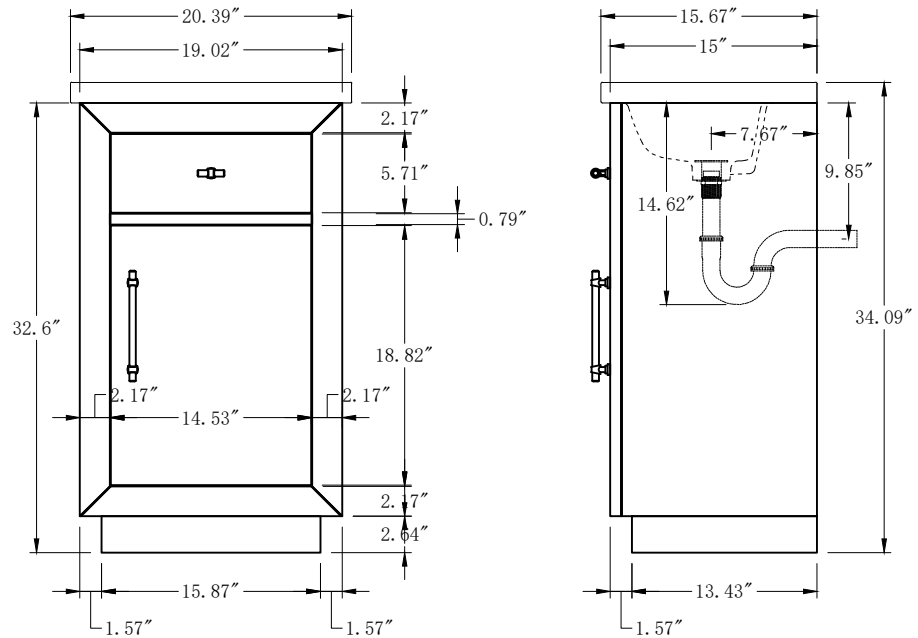

**Bathroom Cabinet**

Unit

Inch

Model

CVG20

Cabinet:20.39"x15.67"x34.09

Handle:6.77" Inch

**Bathroom Cabinet**

**Unit**

**Inch**

**Model**

**CVG24**

Cabinet:24.41"x18.5"x34.25

Handle:6.77" Inch

**Bathroom Cabinet**

Unit

Inch

Model

CVG36

Cabinet:36.14"x21.57"x37.99

Handle:6.77" Inch

**Bathroom Cabinet**

Unit

Inch

Cabinet:60.16"x21.57"x37.99

Handle:6.77" Inch

**Bathroom Cabinet**

Unit

Inch

Model

CVG60D

Cabinet:60.16"x21.57"x37.99