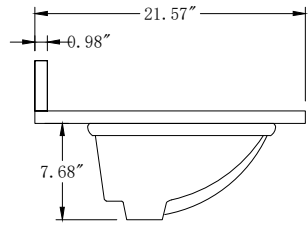

Inch

Model

CVG36

Cabinet:36.14"x21.57"x37.99

Handle:6.77" Inch

**Bathroom Cabinet**

Unit

Inch

Model

CVG42

Cabinet:42.17"x21.57"x37.99

Handle:6.77" Inch

**Bathroom Cabinet**

Unit

Inch

Model

CVG48

Cabinet:42.17"x21.57"x37.99

Handle:6.77" Inch

**Bathroom Cabinet**

Unit

Inch

Model

CVG60S

Cabinet:60.16"x21.57"x37.99

Handle:6.77" Inch

**Bathroom Cabinet**

Unit

Inch

Model

CVG60D

Cabinet:60.16"x21.57"x37.99