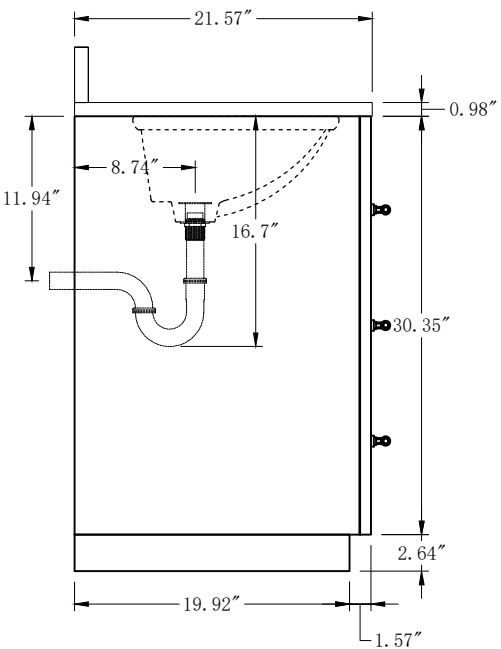

**Unit**

**Inch**

**Model**

**CVG24**

Cabinet:24.41"x18.5"x34.25

Handle:6.77" Inch

**Bathroom Cabinet**

Unit

Model

CVG42

Cabinet:42.17"x21.57"x37.99

Handle:6.77" Inch

**Bathroom Cabinet**

Unit

Inch

Model

CVG48

Cabinet:42.17"x21.57"x37.99

Handle:6.77" Inch

**Bathroom Cabinet**

Unit

Inch

Model

CVG60S

Cabinet:60.16"x21.57"x37.99

Handle:6.77" Inch

**Bathroom Cabinet**

Unit

Inch

Model

CVG60D

Cabinet:60.16"x21.57"x37.99