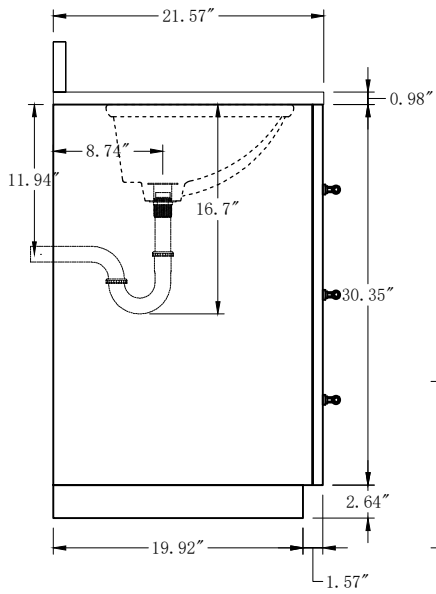

Model

CVG42

Cabinet:42.17"x21.57"x37.99

Handle:6.77" Inch

**Bathroom Cabinet**

Unit

Inch

Model

CVG48

Cabinet:42.17"x21.57"x37.99

Handle:6.77" Inch

**Bathroom Cabinet**

Unit

Inch

Model

CVG60S

Cabinet:60.16"x21.57"x37.99

Handle:6.77" Inch

**Bathroom Cabinet**

Unit

Inch

Model

CVG60D

Cabinet:60.16"x21.57"x37.99

Handle:6.77" Inch

**Bathroom Cabinet**

Unit

Inch

Model

CVG72D

Cabinet:72.05"x21.57"x37.99

Handle:6.77" Inch