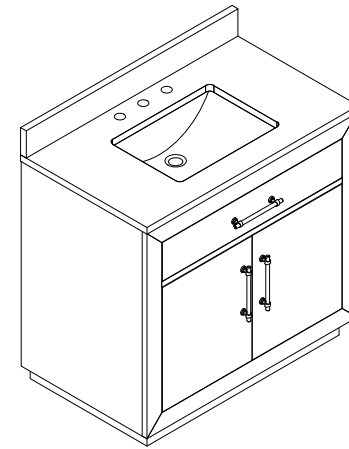

**Bathroom Cabinet**

Unit

Inch

Model

CVG20

Cabinet:20.39"x15.67"x34.09

Handle:6.77" Inch

**Bathroom Cabinet**

**Unit**

**Inch**

**Model**

**CVG24**

Cabinet:24.41"x18.5"x34.25

Handle:6.77" Inch

**Bathroom Cabinet**

Unit

Inch

Model

CVG36

Cabinet:36.14"x21.57"x37.99

Handle:6.77" Inch

**Bathroom Cabinet**

Unit

Inch