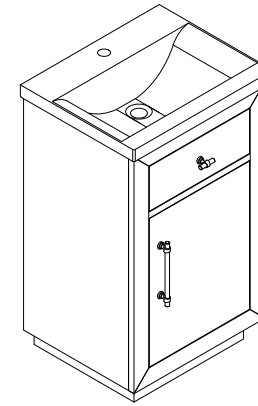

**Bathroom Cabinet**

Unit

Inch

Model

CVG20

Cabinet:20.39"x15.67"x34.09

Handle:6.77" Inch

**Bathroom Cabinet**

**Unit**

**Inch**

**Model**

**CVG24**

Cabinet:24.41"x18.5"x34.25

Handle:6.77" Inch

**Bathroom Cabinet**

Unit

Inch

Model

CVG36

Cabinet:36.14"x21.57"x37.99

Handle:6.77" Inch

**Bathroom Cabinet**

Unit

Inch

Cabinet:60.16"x21.57"x37.99

Handle:6.77" Inch

**Bathroom Cabinet**

Unit

Inch

Model

CVG60D

Cabinet:60.16"x21.57"x37.99