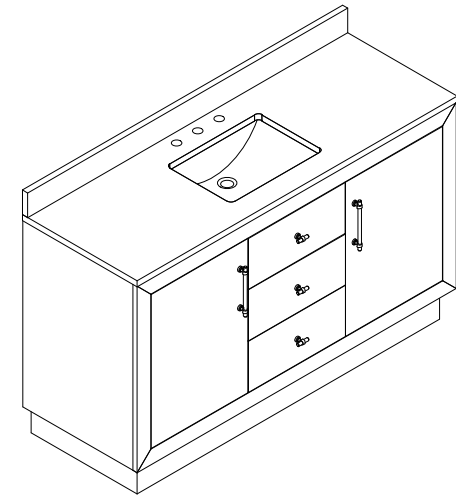

Inch

Model

CVG36

Cabinet:36.14"x21.57"x37.99

Handle:6.77" Inch

**Bathroom Cabinet**

Unit

Inch

Model

CVG42

Cabinet:42.17"x21.57"x37.99

Handle:6.77" Inch

**Bathroom Cabinet**

Unit

Inch

Model

CVG48

Cabinet:42.17"x21.57"x37.99

Handle:6.77" Inch

**Bathroom Cabinet**

Unit

Inch

Model

CVG60S

Cabinet:60.16"x21.57"x37.99

Handle:6.77" Inch

**Bathroom Cabinet**

Unit

Inch

Model

CVG60D

Cabinet:60.16"x21.57"x37.99