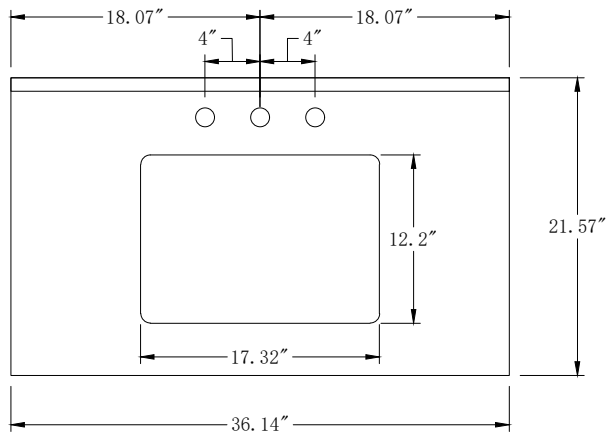

**Bathroom Cabinet**

Unit

Inch

Model

CVG20

Cabinet:20.39"x15.67"x34.09

Handle:6.77" Inch

**Bathroom Cabinet**

**Unit**

**Inch**

**Model**

**CVG24**

Cabinet:24.41"x18.5"x34.25

Handle:6.77" Inch

**Bathroom Cabinet**

Unit

Inch

Model

CVG36

Cabinet:36.14"x21.57"x37.99

Handle:6.77" Inch

**Bathroom Cabinet**

Unit

Inch

Cabinet:60.16"x21.57"x37.99

Handle:6.77" Inch

**Bathroom Cabinet**

Unit

Inch

Model

CVG60D

Cabinet:60.16"x21.57"x37.99