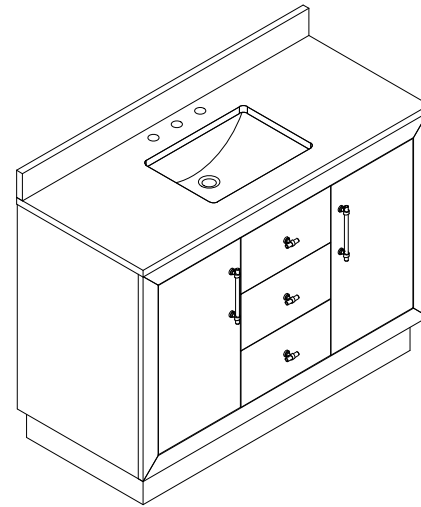

**Unit**

**Inch**

**Model**

**CVG24**

Cabinet:24.41"x18.5"x34.25

Handle:6.77" Inch

**Bathroom Cabinet**

Unit

Inch

Model

CVG36

Cabinet:36.14"x21.57"x37.99

Handle:6.77" Inch

**Bathroom Cabinet**

Unit

Inch

Model

CVG42

Cabinet:42.17"x21.57"x37.99

Handle:6.77" Inch

**Bathroom Cabinet**

Unit

Inch

Model

CVG48

Cabinet:42.17"x21.57"x37.99

Handle:6.77" Inch

**Bathroom Cabinet**

Unit

Inch

Model

CVG60S