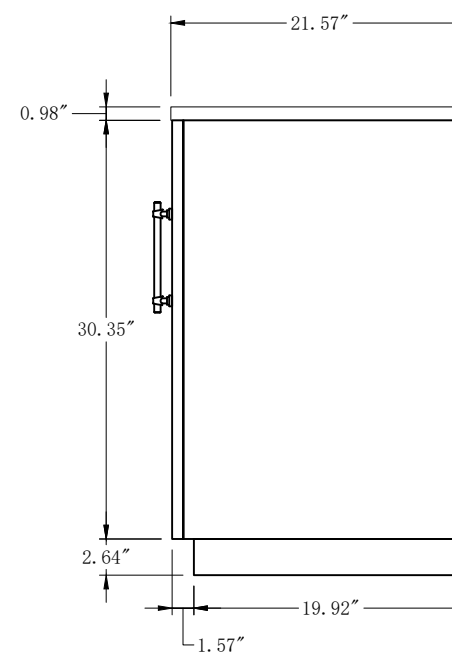

**Bathroom Cabinet**

Unit

Inch

Model

CVG20

Cabinet:20.39"x15.67"x34.09

Handle:6.77" Inch

**Bathroom Cabinet**

**Unit**

**Inch**

**Model**

**CVG24**

Cabinet:24.41"x18.5"x34.25

Handle:6.77" Inch

**Bathroom Cabinet**

Unit

Inch

Model

CVG36

Cabinet:36.14"x21.57"x37.99

Handle:6.77" Inch

**Bathroom Cabinet**

Unit

Inch

Model

CVG42

Cabinet:42.17"x21.57"x37.99

Handle:6.77" Inch

**Bathroom Cabinet**

Unit

Inch

Model