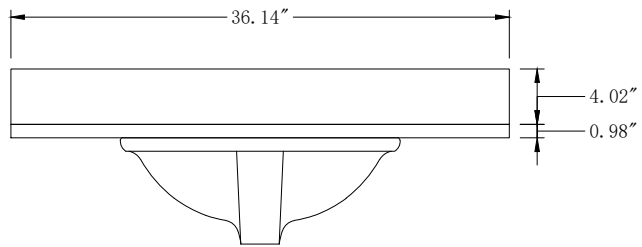

**Bathroom Cabinet**

Unit

Inch

Model

CVG20

Cabinet:20.39"x15.67"x34.09

Handle:6.77" Inch

**Bathroom Cabinet**

**Unit**

**Inch**

**Model**

**CVG24**

Cabinet:24.41"x18.5"x34.25

Handle:6.77" Inch

**Bathroom Cabinet**

Unit

Inch

Model

CVG36

Cabinet:36.14"x21.57"x37.99

Handle:6.77" Inch

**Bathroom Cabinet**

Unit

Inch