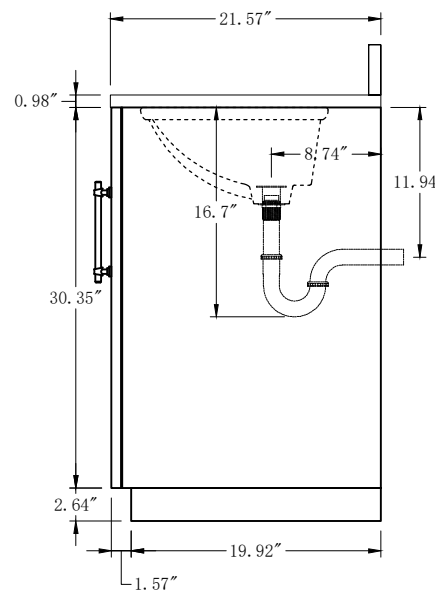

**Unit**

**Inch**

**Model**

**CVG24**

Cabinet:24.41"x18.5"x34.25

Handle:6.77" Inch

**Bathroom Cabinet**

Unit

CVG48

Cabinet:42.17"x21.57"x37.99

Handle:6.77" Inch

**Bathroom Cabinet**

Unit

Inch

Model

CVG60S

Cabinet:60.16"x21.57"x37.99

Handle:6.77" Inch

**Bathroom Cabinet**

Unit

Inch

Model

CVG60D

Cabinet:60.16"x21.57"x37.99

Handle:6.77" Inch

**Bathroom Cabinet**

Unit

Inch

Model

CVG72D

Cabinet:72.05"x21.57"x37.99

Handle:6.77" Inch