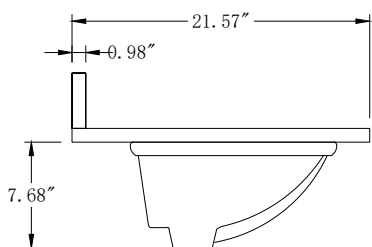

**Bathroom Cabinet**

Unit

Inch

Model

CVG20

Cabinet:20.39"x15.67"x34.09

Handle:6.77" Inch

**Bathroom Cabinet**

**Unit**

**Inch**

**Model**

**CVG24**

Cabinet:24.41"x18.5"x34.25

Handle:6.77" Inch

**Bathroom Cabinet**

Unit

Inch

Model

CVG36

Cabinet:36.14"x21.57"x37.99

Handle:6.77" Inch

**Bathroom Cabinet**

Unit

Inch

Model

CVG42

Cabinet:42.17"x21.57"x37.99

Handle:6.77" Inch

**Bathroom Cabinet**

Unit

Inch

Model