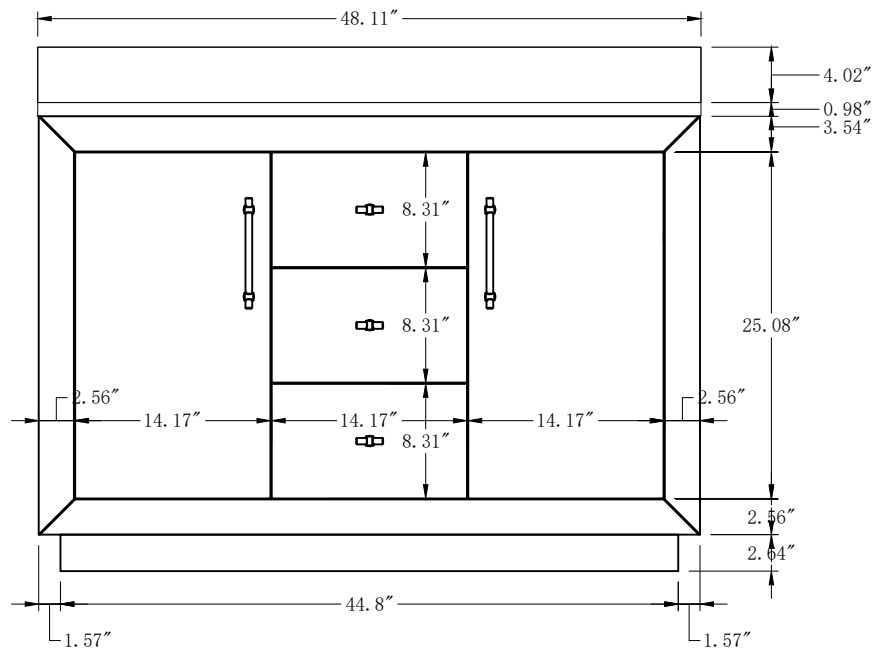

Bathroom Cabinet

Unit

Inch

Model

CVG48

Cabinet:42.17"x21.57"x37.99

Handle:6.77" Inch