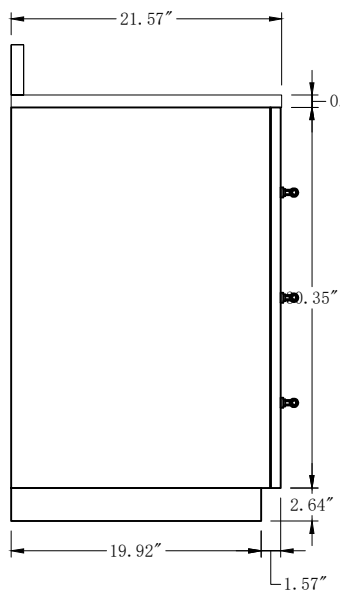

**Unit**

**Inch**

**Model**

**CVG24**

Cabinet:24.41"x18.5"x34.25

Handle:6.77" Inch

**Bathroom Cabinet**

Unit

CVG48

Cabinet:42.17"x21.57"x37.99

Handle:6.77" Inch

**Bathroom Cabinet**

Unit

Inch

Model

CVG60S

Cabinet:60.16"x21.57"x37.99

Handle:6.77" Inch

**Bathroom Cabinet**

Unit

Inch

Model

CVG60D

Cabinet:60.16"x21.57"x37.99

Handle:6.77" Inch

**Bathroom Cabinet**

Unit

Inch

Model

CVG72D

Cabinet:72.05"x21.57"x37.99

Handle:6.77" Inch