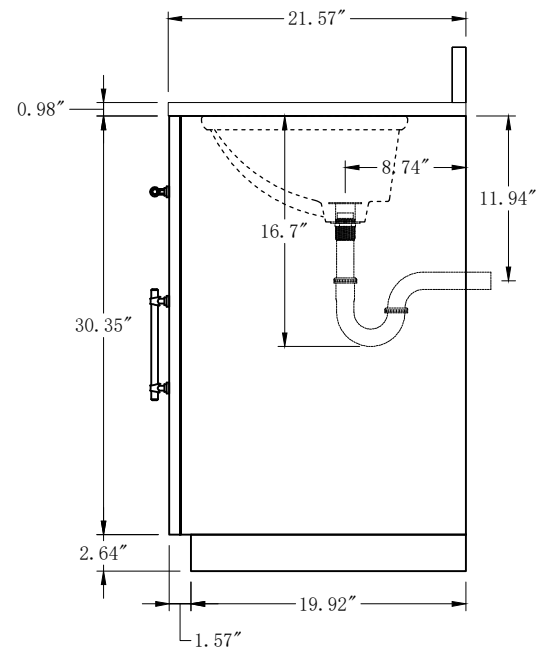

**Bathroom Cabinet**

Unit

Inch

Model

CVG20

Cabinet:20.39"x15.67"x34.09

Handle:6.77" Inch

**Bathroom Cabinet**

**Unit**

**Inch**

**Model**

**CVG24**

Cabinet:24.41"x18.5"x34.25

Handle:6.77" Inch

**Bathroom Cabinet**

Unit

Inch

Model

CVG36

Cabinet:36.14"x21.57"x37.99

Handle:6.77" Inch

**Bathroom Cabinet**

Unit

Inch

CVG48

Cabinet:42.17"x21.57"x37.99

Handle:6.77" Inch

**Bathroom Cabinet**

Unit

Inch

Model

CVG60S