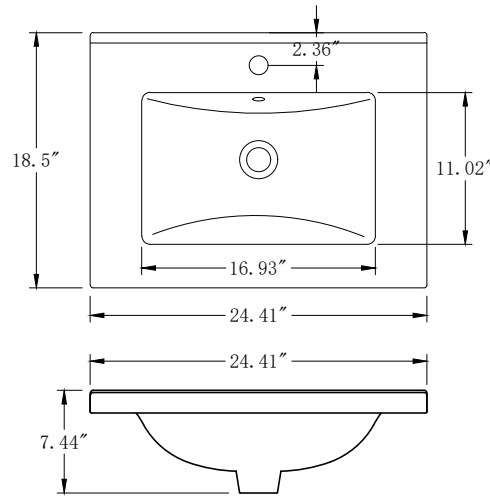

**Bathroom Cabinet**

Unit

Inch

Model

CVG20

Cabinet:20.39"x15.67"x34.09

Handle:6.77" Inch

**Bathroom Cabinet**

**Unit**

**Inch**

**Model**

**CVG24**

Cabinet:24.41"x18.5"x34.25

Handle:6.77" Inch

**Bathroom Cabinet**

Unit

Inch

Model

CVG36

Cabinet:36.14"x21.57"x37.99

Handle:6.77" Inch

**Bathroom Cabinet**

Unit

Inch

Model

CVG42

Cabinet:42.17"x21.57"x37.99

Handle:6.77" Inch

**Bathroom Cabinet**

Unit

Inch

Model