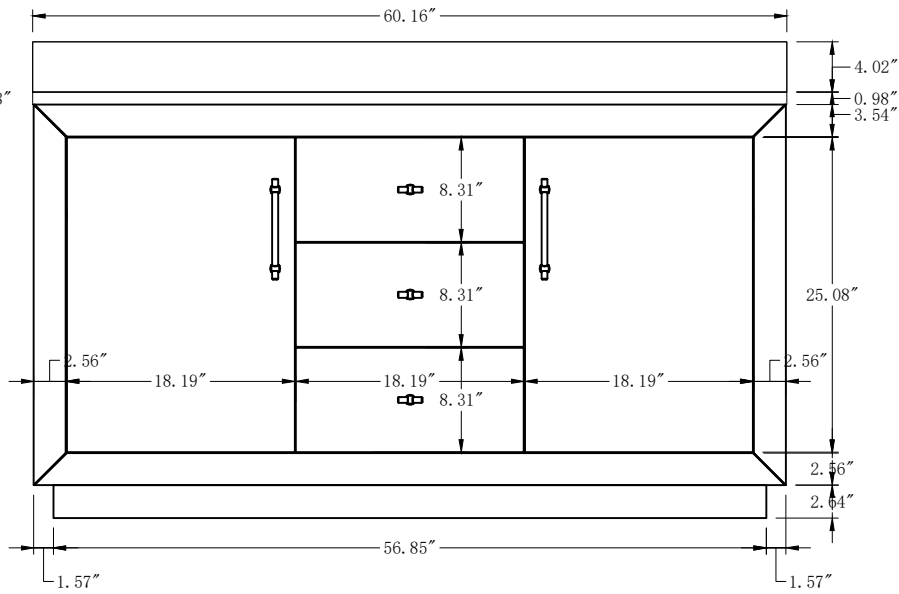

**Unit**

**Inch**

**Model**

**CVG24**

Cabinet:24.41"x18.5"x34.25

Handle:6.77" Inch

**Bathroom Cabinet**

Unit

CVG48

Cabinet:42.17"x21.57"x37.99

Handle:6.77" Inch

**Bathroom Cabinet**

Unit

Inch

Model

CVG60S

Cabinet:60.16"x21.57"x37.99

Handle:6.77" Inch

**Bathroom Cabinet**

Unit

Inch

Model

CVG60D

Cabinet:60.16"x21.57"x37.99