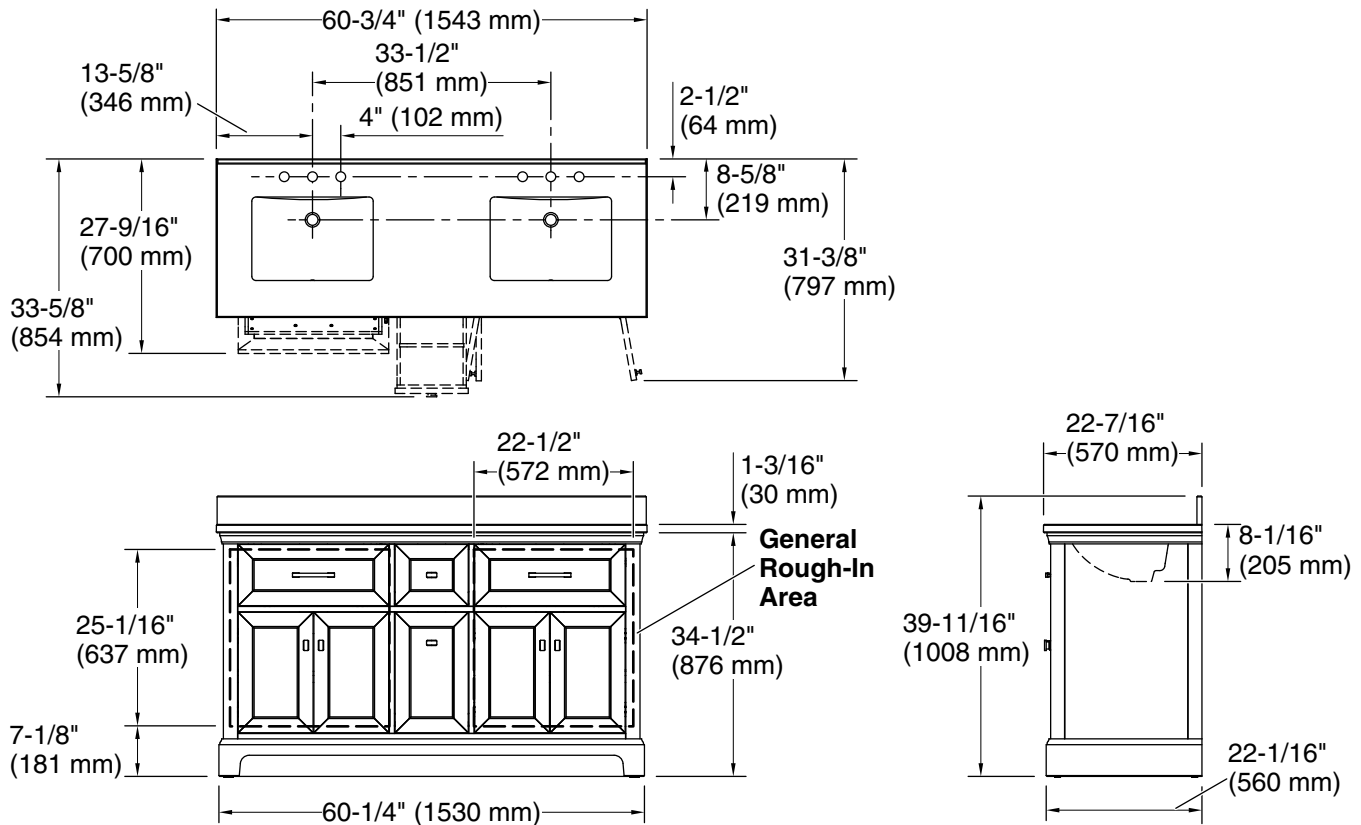

Features

- Set includes cabinet, precut quartz vanity top, backsplash, sinks, cabinet hardware
- Convenient tilt-down drawer under each basin for storing smaller, frequently-used items
- Four full-extension 17" (432 mm) drawers with soft-close side-mount slides
- Three-way adjustable slow-close door hinges for easy cabinet access
- 20" (508 mm) cabinet interior provides ample storage space
- Finish-matched cabinet interior offers generous clearance for plumbing
- Vanity top has 8" (203 mm) widespread faucet holes; requires deck-mount faucets (sold separately)
- Vibrant® Brushed Nickel hardware included on White vanities, Vibrant Brushed Moderne Brass hardware on Ferrous Grey and Tidal Blue vanities, and Matte Black hardware on Light Oak vanities

Technical Information

All product dimensions are nominal.

Notes

Install this product according to the installation instructions.

Select the type of fastener based upon the wall material. Two 250 lb (113.4 kg) minimum load bearing fasteners are recommended.