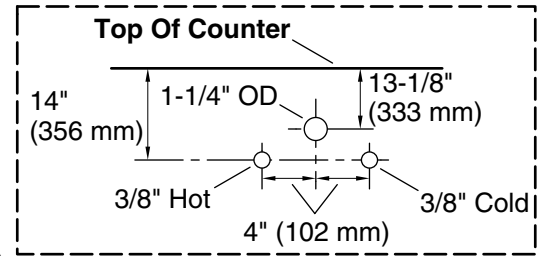

Features

- Four full-extension 12¾" (325 mm) drawers with soft-close side-mount slides.
- Three-way adjustable soft-close door hinges with 100° opening capability for easy cabinet access.
- 18" (457 mm) cabinet interior provides ample storage space.
- Finish-matched cabinet interior offers generous clearance for plumbing.
- Quartz vanity top adds beauty and long-lasting durability.
- Customize your storage with optional accessories such as floor liners, drawer organizers, and perfectly sized containers (sold separately).
- Coordinates with K-33542 upgraded hardware finishes, K-25817 quartz backsplash, and K-25819 quartz side splash (sold separately).

K-25819 4" x 18" quartz side splash

Codes/Standards

ASME A112.19.2/CSA B45.1
EPA TSCA Title VI
CARB P2

KOHLER® One-Year Limited Warranty

See website for detailed warranty information.

Waste Pipe Location Information

Technical Information

All product dimensions are nominal.

Notes

Install this product according to the installation instructions.