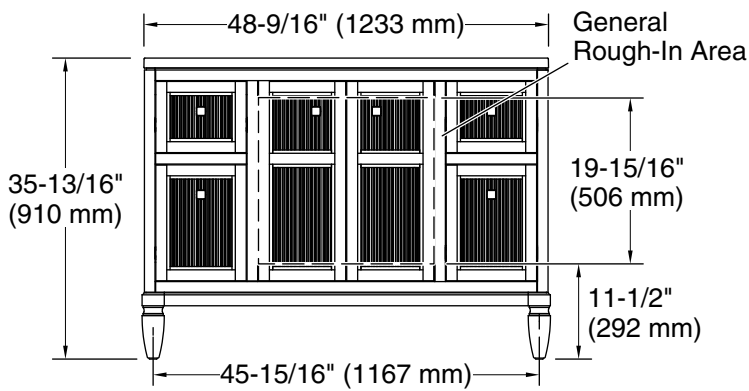

Features

- Four full-extension 12¾" (325 mm) drawers with soft-close side-mount slides.
- Three-way adjustable soft-close door hinges with 100° opening capability for easy cabinet access.
- 18" (457 mm) cabinet interior provides ample storage space.
- Finish-matched cabinet interior offers generous clearance for plumbing.
- Quartz vanity top adds beauty and long-lasting durability.
- Customize your storage with optional accessories such as floor liners, drawer organizers, and perfectly sized containers (sold separately).
- Coordinates with K-33542 upgraded hardware finishes, K-25817 quartz backsplash, and K-25819 quartz side splash (sold separately).

Technical Information

All product dimensions are nominal.

Notes

Install this product according to the installation instructions.