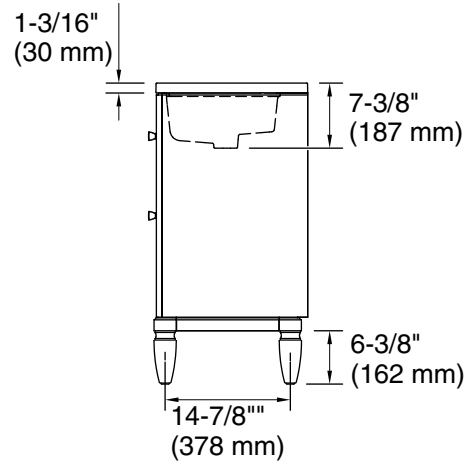

Features

- Four full-extension 12¾" (325 mm) drawers with soft-close side-mount slides.
- Three-way adjustable soft-close door hinges with 100° opening capability for easy cabinet access.
- 18" (457 mm) cabinet interior provides ample storage space.
- Finish-matched cabinet interior offers generous clearance for plumbing.
- Quartz vanity top adds beauty and long-lasting durability.
- Customize your storage with optional accessories such as floor liners, drawer organizers, and perfectly sized containers (sold separately).
- Coordinates with K-33542 upgraded hardware finishes, K-25817 quartz backsplash, and K-25819 quartz side splash (sold separately).

K-33541-ASB 28" x 24" wall cabinet
K-33540-ASB 70" x 24" linen tower
K-25817 4" x 48" quartz backsplash
K-33585
K-33586
K-33587
K-33588
K-27933
K-27936
K-33542 cabinet knob

Optional Products/Accessories

K-25819 4" x 18" quartz side splash

Codes/Standards

ASME A112.19.2/CSA B45.1
EPA TSCA Title VI
CARB P2

KOHLER® One-Year Limited Warranty

See website for detailed warranty information.

Waste Pipe Location Information

Technical Information

All product dimensions are nominal.

Notes

Install this product according to the installation instructions.