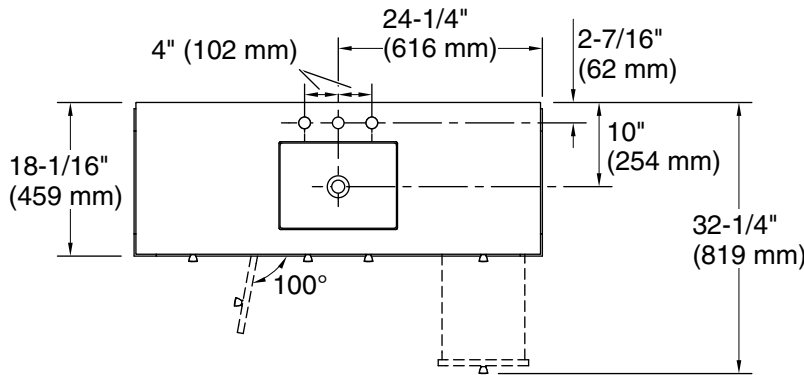

Features

- Four full-extension 12¾" (325 mm) drawers with soft-close side-mount slides.
- Three-way adjustable soft-close door hinges with 100° opening capability for easy cabinet access.
- 18" (457 mm) cabinet interior provides ample storage space.
- Finish-matched cabinet interior offers generous clearance for plumbing.
- Quartz vanity top adds beauty and long-lasting durability.
- Customize your storage with optional accessories such as floor liners, drawer organizers, and perfectly sized containers (sold separately).
- Coordinates with K-33542 upgraded hardware finishes, K-25817 quartz backsplash, and K-25819 quartz side splash (sold separately).

K-25819 4" x 18" quartz side splash

Codes/Standards

ASME A112.19.2/CSA B45.1
EPA TSCA Title VI
CARB P2

KOHLER® One-Year Limited Warranty

See website for detailed warranty information.

Waste Pipe Location Information

Technical Information

All product dimensions are nominal.

Notes

Install this product according to the installation instructions.