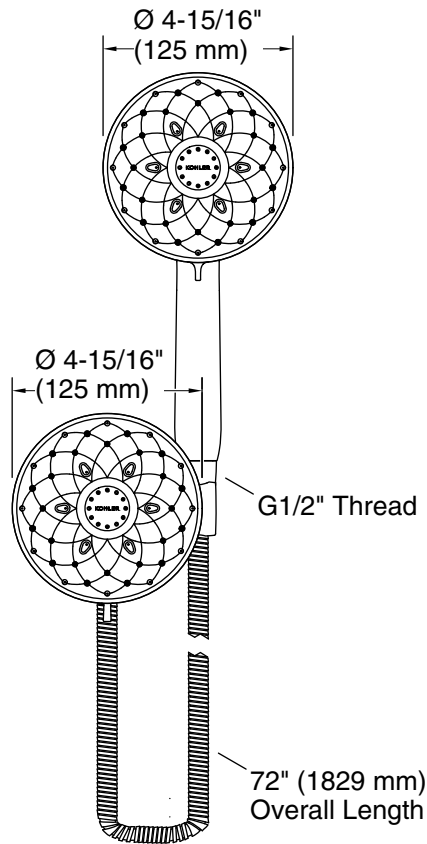

Features

- Shower head/handheld shower head features transitional nature-inspired design.
- Functions as a shower head, handheld shower head, or both.
- Advanced spray engine provides six alternate experiences: full coverage, intense rinse, and powerful massage, two combination sprays, and pause feature.
- Full coverage spray produces an encompassing spray ideal for everyday use.
- Intense rinse spray delivers a forceful spray ideal for thoroughly rinsing soap from hair.
- Powerful massage is a focused stream for massaging sore muscles or for use as a utility spray.
- Combination spray of intense rinse and full coverage delivers a forceful, encompassing spray ideal for everyday use.
- Combination spray of powerful massage and full coverage delivers a warm, targeted stream combined with a full spray.
- Thumb tab allows for a smooth transition between sprays.
- MasterClean™ sprayface features an easy-to-clean surface that withstands mineral buildup.
- 1.75 gpm (6.6 lpm) flow rate.
- Box includes: Shower head, handheld shower head, diverter/cradle, 72" (1829 mm) metal shower hose.

Technical Information

All product dimensions are nominal.

Drain included: No

Handshower:

Rated maximum flow: 1.75 gal/min (6.6 l/min)

Pressure: 80 psi (5.5 bar)

Showerhead/Body Spray:

Rated maximum flow: 1.75 gal/min (6.6 l/min)

Pressure: 80 psi (5.5 bar)

Notes

Install this product according to the installation instructions.