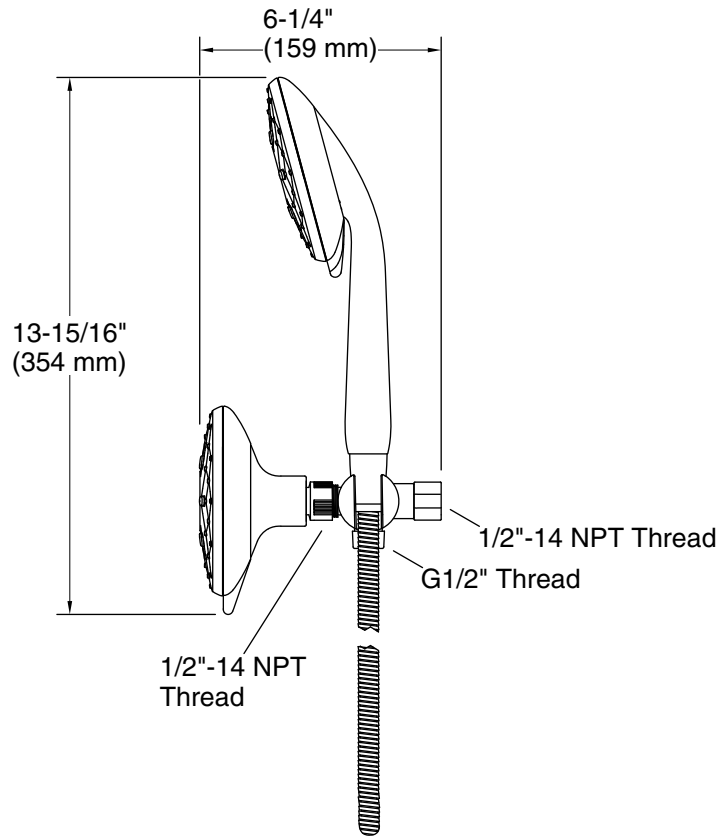

Features

- Shower head/handheld shower head features transitional nature-inspired design.
- Functions as a shower head, handheld shower head, or both.
- Advanced spray engine provides six alternate experiences: full coverage, intense rinse, and powerful massage, two combination sprays, and pause feature.
- Full coverage spray produces an encompassing spray ideal for everyday use.
- Intense rinse spray delivers a forceful spray ideal for thoroughly rinsing soap from hair.
- Powerful massage is a focused stream for massaging sore muscles or for use as a utility spray.
- Combination spray of intense rinse and full coverage delivers a forceful, encompassing spray ideal for everyday use.
- Combination spray of powerful massage and full coverage delivers a warm, targeted stream combined with a full spray.
- Thumb tab allows for a smooth transition between sprays.
- MasterClean™ sprayface features an easy-to-clean surface that withstands mineral buildup.
- 1.75 gpm (6.6 lpm) flow rate.
- Box includes: Shower head, handheld shower head, diverter/cradle, 72" (1829 mm) metal shower hose.

Technical Information

All product dimensions are nominal.

Drain included: No

Handshower:

Rated maximum flow: 1.75 gal/min (6.6 l/min)

Pressure: 80 psi (5.5 bar)

Showerhead/Body Spray:

Rated maximum flow: 1.75 gal/min (6.6 l/min)