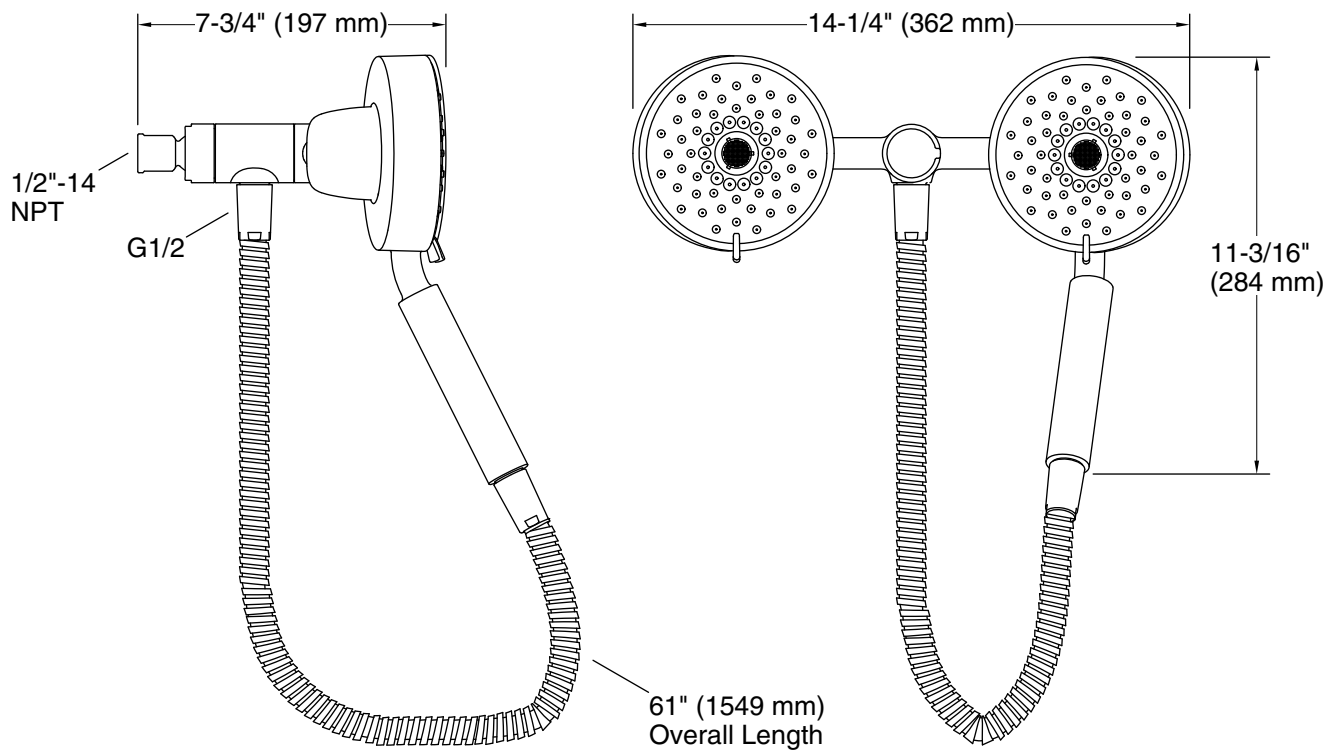

Features

- Multifunction shower head and handheld shower head each have advanced spray engines to provide three experiences: full coverage, pulsating massage, and silk spray.
- Full-coverage spray produces an encompassing spray ideal for everyday use.
- Pulsating massage spray targets sore muscles to ease away aches and pains.
- Silk spray releases a dense, luxurious spray ideal for rinsing.
- Pause feature temporarily pauses water flow to conserve water while you lather, shave or shampoo.
- MasterClean™ sprayface features an easy-to-clean surface that withstands mineral buildup.
- 2.5 gpm (9.5 lpm) maximum flow rate at 45 psi (3.1 bar).
- Box includes: Shower head, handheld shower head, 60" (1524 mm) metal hose.

Material

- Premium material construction for durability and reliability.
- KOHLER finishes resist corrosion and tarnishing.

Installation

- Shower arm and flange sold separately.

Included Components

Additional Components:
60" metal hose

Color	Code	Description
	CP	Polished Chrome
	BN	Vibrant® Brushed Nickel

Technical Information

All product dimensions are nominal.

Showerhead/Body Spray:

Rated maximum flow: 2.5 gal/min (9.5 l/min)

Pressure:

45 psi (3.1 bar)

Notes

Install this product according to the installation instructions.