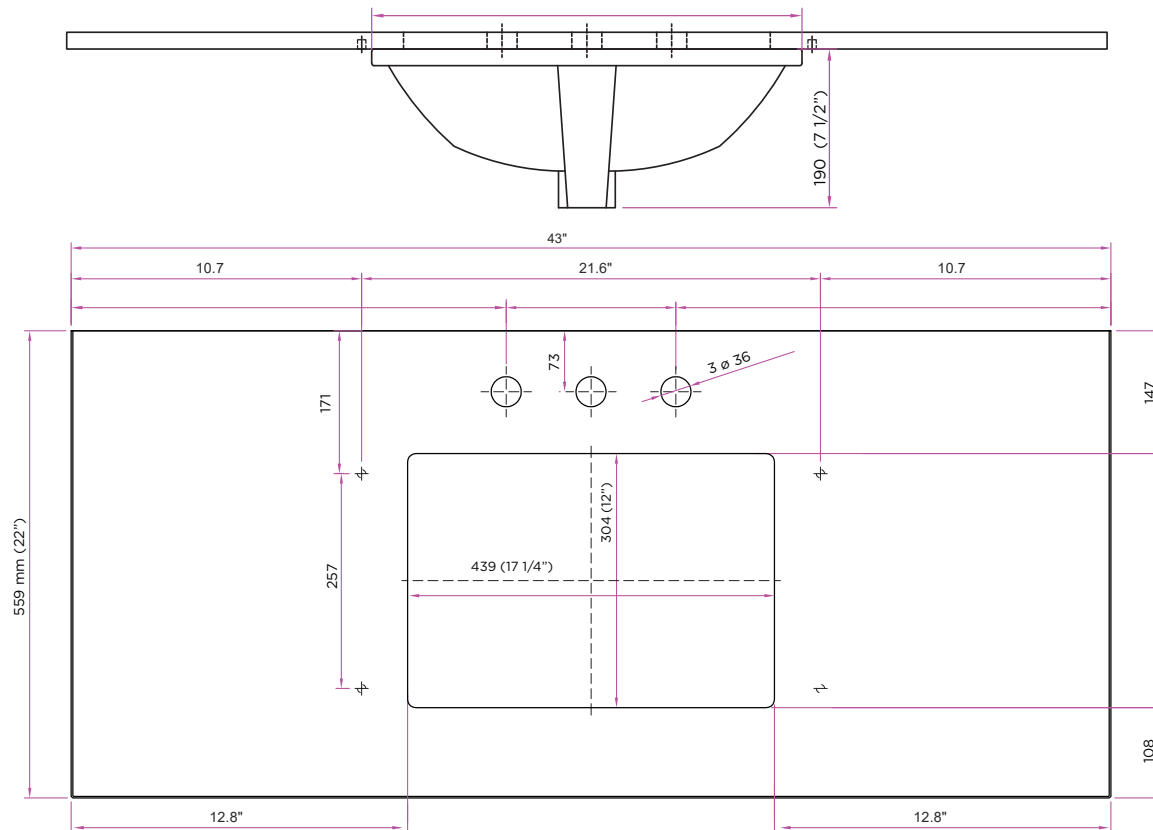

42" STONE TOPS WITH RECTANGULAR TROUGH BOWL

Carrara White Marble

All dimensions are subject to change and variation without notice.

42" Vanity

All dimensions are subject to change and variation without notice.