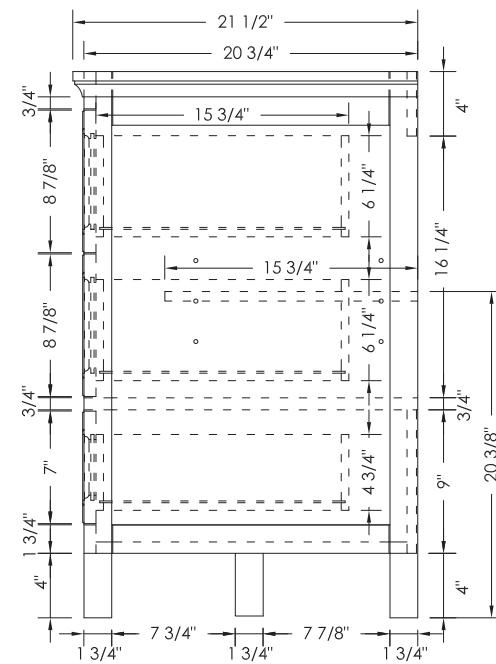

42" STONE TOPS WITH RECTANGULAR TROUGH BOWL

Carrara White Marble

All dimensions are subject to change and variation without notice.

42" Vanity

All dimensions are subject to change and variation without notice.