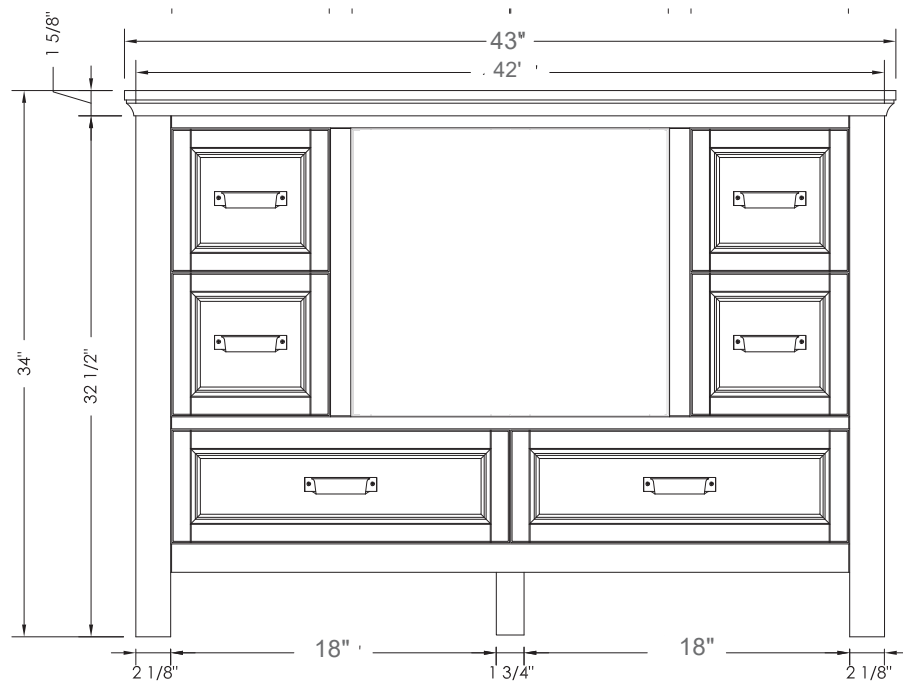

42" STONE TOPS WITH RECTANGULAR TROUGH BOWL

Carrara White Marble

All dimensions are subject to change and variation without notice.

42" Vanity

All dimensions are subject to change and variation without notice.