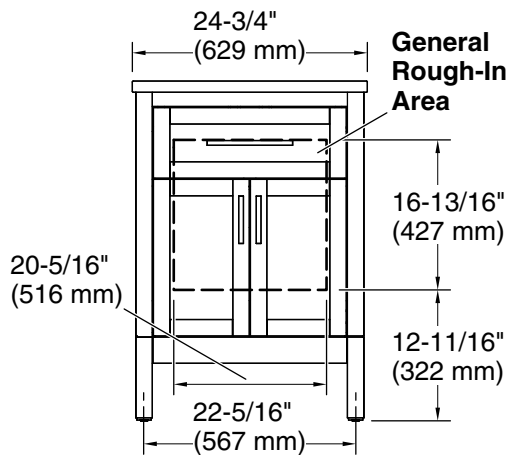

### Features

- Set includes cabinet, precut quartz vanity top, sink, cabinet hardware
- Convenient tilt-down drawer for storing smaller, frequently-used items
- Three-way adjustable slow-close door hinges for easy cabinet access
- 18-9/16" (471 mm) cabinet interior provides ample storage space
- Single faucet hole
- Faucet sold separately
- Some assembly required
- Bianco Bella quartz vanity top adds beauty and long-lasting durability

### Technical Information

All product dimensions are nominal.