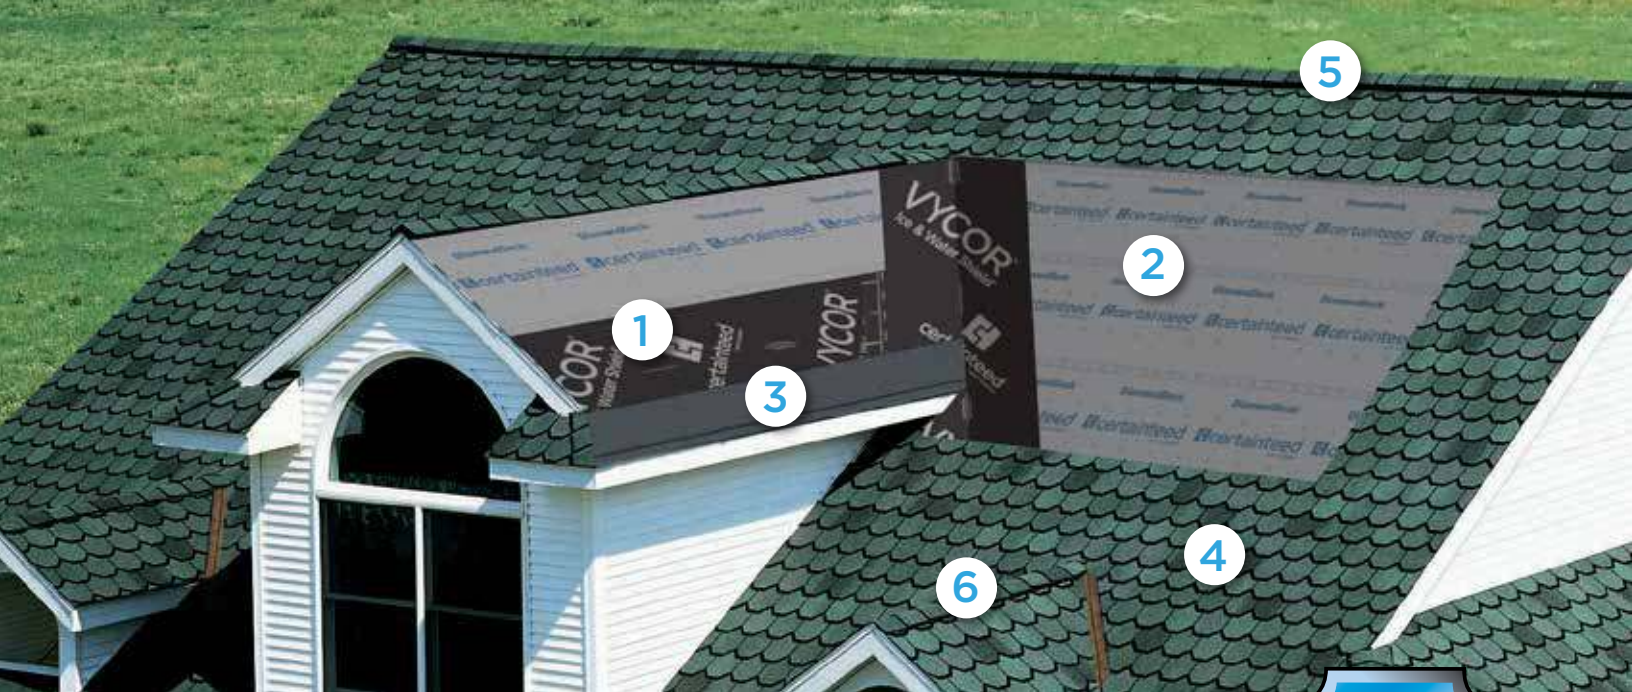

Color Companion Products for Low Slope Areas

With CertainTeed Flintlastic® SA, you can coordinate low slope areas like carports, canopies and porches with your main roof. Flintlastic SA is a self-adhering low slope roofing product available in colors that complement some of the most popular CertainTeed shingles.

Granule with StreakFighter Technology

Ceramic coating

Copper layer

Mineral core

Diagram for illustrative purposes only.

CertaSeal®

Uplift Protection

CertaSeal® is a fast-activating modified asphalt sealant with a 20-year record of proven performance. Designed to seal shingles together upon installation, it protects roofs from wind uplift and shingle blow-off so that homes stay safe and dry. It's also engineered to remain flexible after installation, unlike harder sealants that can dry out and crack over time.

Integrity Roof System™

PERFORMANCE ENGINEERED FOR COMPLETE PROTECTION,
STRONG RESILIENCE AND LASTING BEAUTY

With as much care as you take in selecting the right contractor, choosing the right roof system is equally as important. A CertainTeed Integrity Roof System combines key elements that help ensure you have a well-built roof for long-lasting performance.