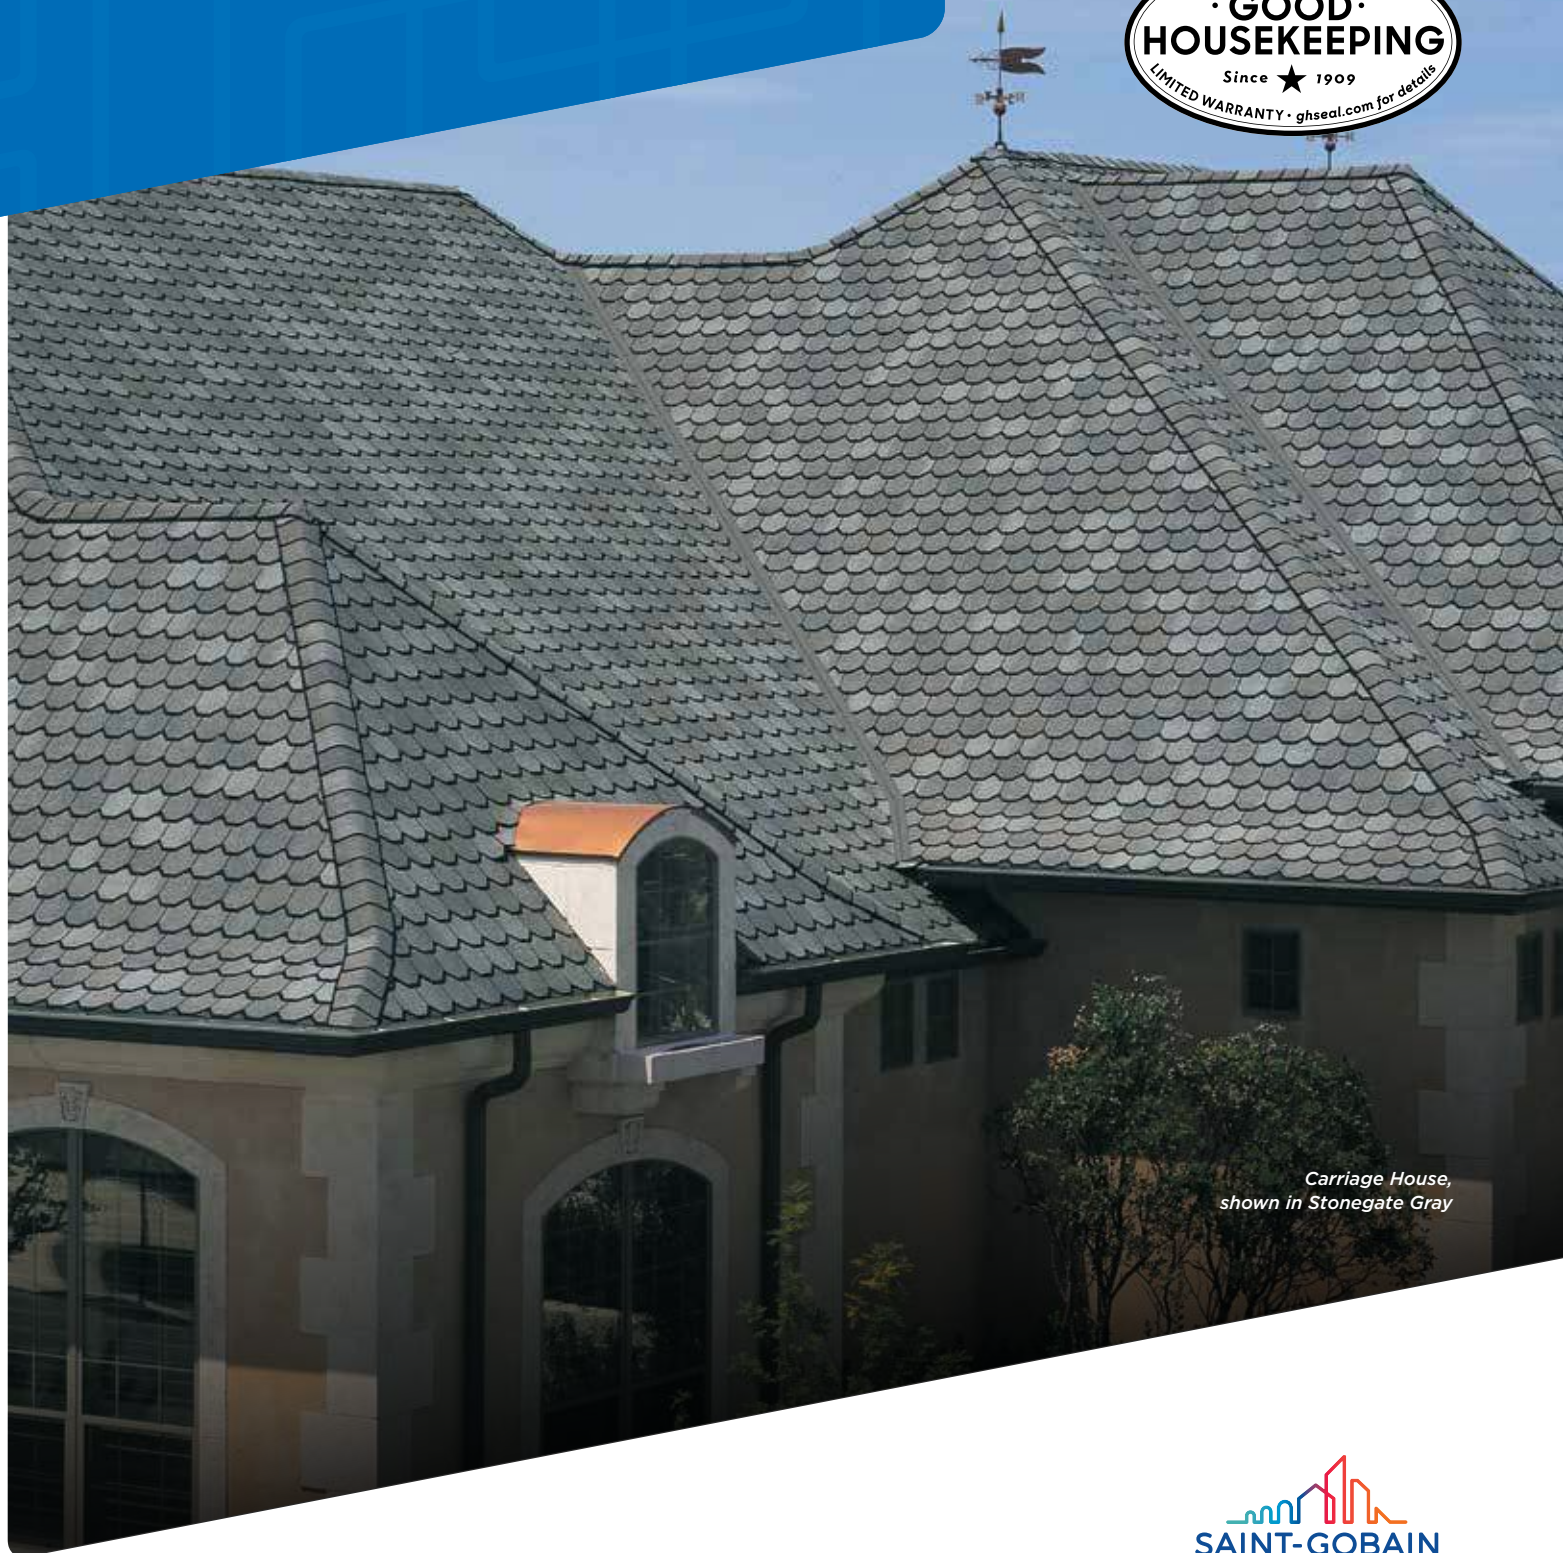

Carriage House[®]

Luxury Roofing Shingles

 certainteed
SAINT-GOBAIN

*Carriage House,
shown in Stonegate Gray*

SAINT-GOBAIN

NOTE: Due to limitations of printing reproduction, CertainTeed can not guarantee the identical match of the actual product color to the graphic representations throughout this publication.

Slated for Perfection

From the sweep of a Victorian frame to the symmetry of a Colonial gable, the preservation of timeless architecture accented by steeply pitched roofs is a hallmark of the Carriage House® luxury shingle.

Carriage House has been painstakingly designed to evoke the unique hand-crafted look that is at home with our heritage. And the level of protection provided by Carriage House's super heavyweight construction makes for a perfect pitch.

ARCHITECTURAL VISION

Equal measures of craftsmanship and architectural creativity are at play in this shingle. With cut-away corners and wide, dark shadow lines, Carriage House creates a one-of-a-kind look of scalloped-edge natural slate...the perfect roofline for your home.