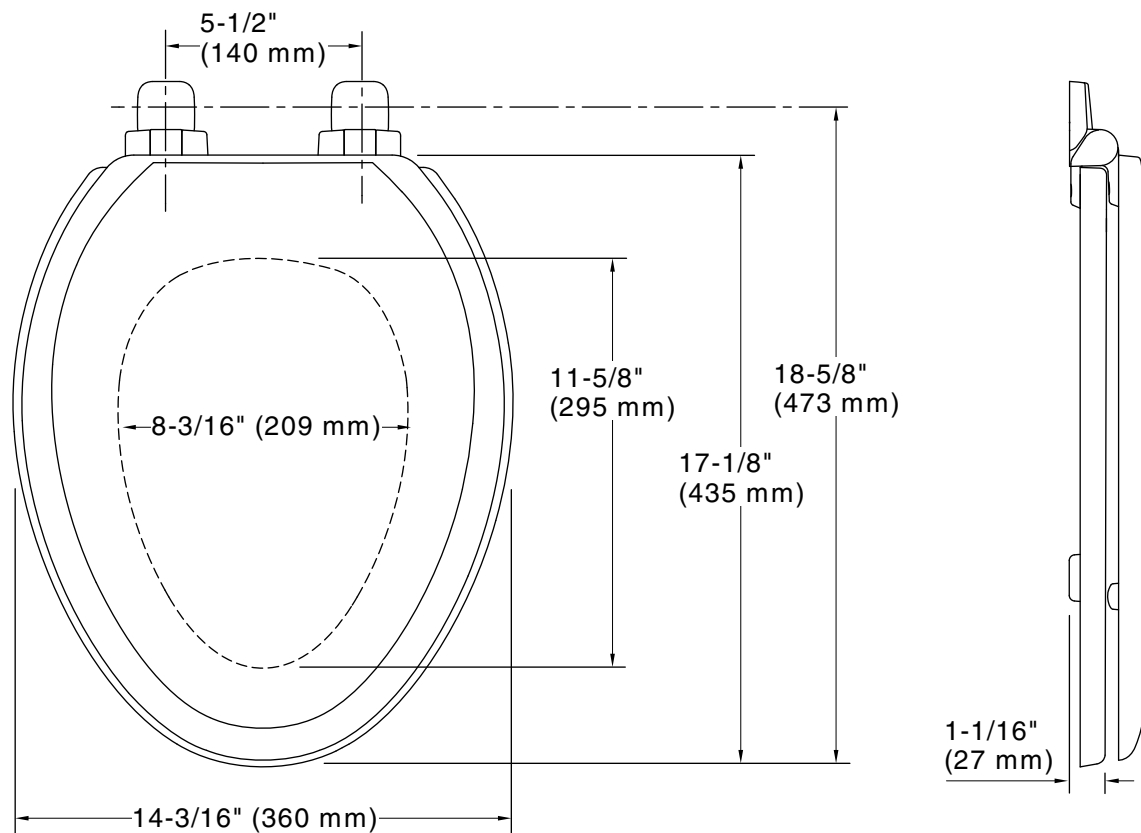

Color	Code	Description
	0	White
	96	Biscuit

Technical Information

All product dimensions are nominal.

Seat shape type: Elongated

Seat front type: Closed-front

Seat-mounting holes: 5-1/2" (140 mm)

Notes

Install this product according to the installation instructions.