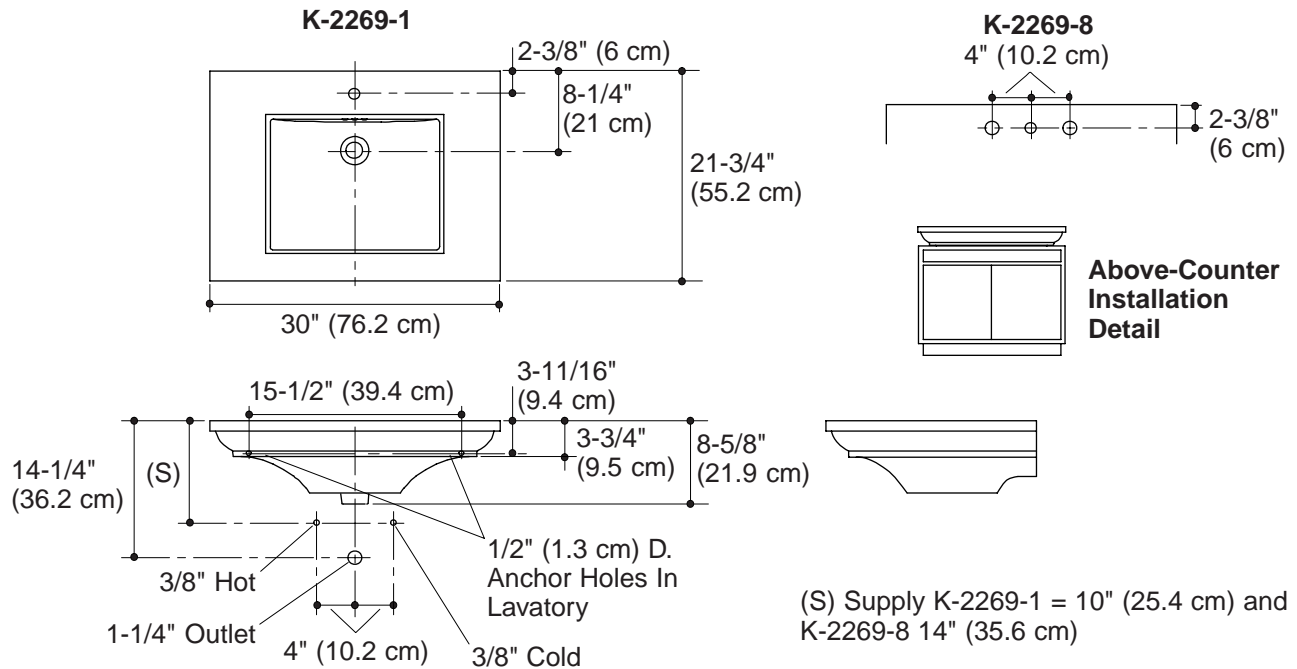

MEMOIRS™

Technical Information

Mexico products have an M after the first sequence of numbers (such as K-12345 M)			
Fixture*:		basin area	water depth
Lavatory		18" (45.7 cm) x 14" (35.6 cm)	5" (12.7 cm)
Outlet	1-3/4" D. (4.4 cm)		
* Approximate measurements for comparison only.			

Holes	K-2269-1	K-2269-8
Spout	1-3/8" D. (3.5 cm)	1-3/8" D. (3.5 cm)
Faucet		1-3/8" D. (3.5 cm)

Included Components:	
Lavatory accessory pack	52204
Cutout template	1003228-7

Installation Notes

Install this product according to the installation guide.

NOTICE: Countertop manufacturer or cutter **must** use the cutout template provided with the product, or a current one provided by Kohler Co. (call 1-800-4-KOHLER). Kohler Co. is not responsible for cutout errors when the incorrect cutout template is used.

Product Diagram