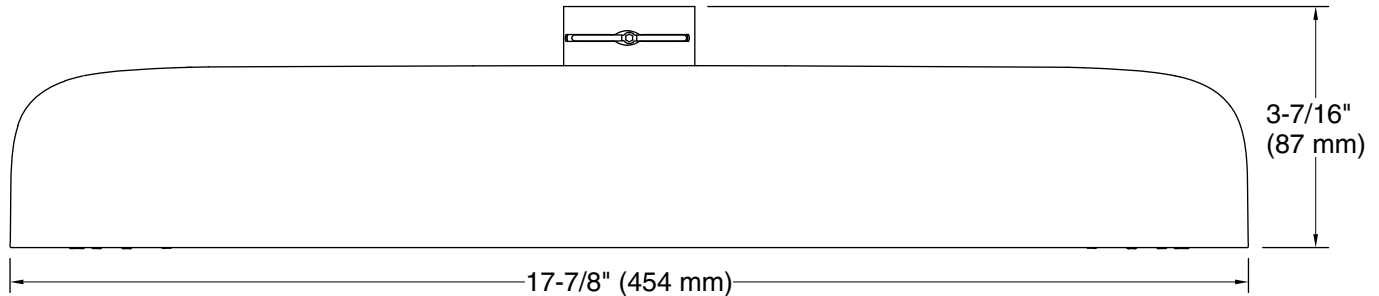

Technical Information

All product dimensions are nominal.

Showerhead/Body Spray:

Rated maximum flow: 2.5 gal/min (9.5 l/min)

Pressure: 80 psi (5.5 bar)