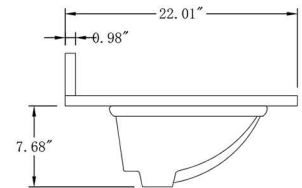

Overall Dimensions: 60" W x 22" D x 38" H

Cabinet: 59" W x 21.5" D x 33" H

Top: 60" W x 22" D x 1" H

QUALITY BATHROOM FURNITURE

Overall Dimensions: 60" W x 22" D x 38" H

Cabinet: 59" W x 21.5" D x 33" H

Top: 60" W x 22" D x 1" H

*All measurements are $\pm 0.25"$.