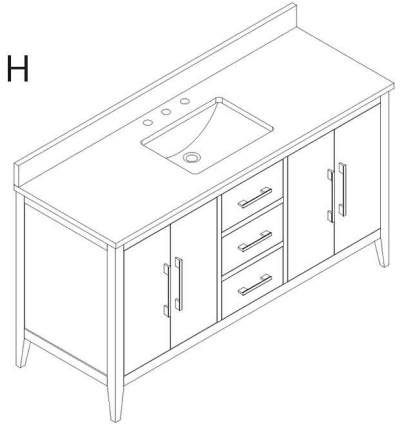

Overall Dimensions: 60" W x 22" D x 38" H

Cabinet: 59" W x 21.5" D x 33" H

Top: 60" W x 22" D x 1" H

QUALITY BATHROOM FURNITURE

Overall Dimensions: 60" W x 22" D x 38" H

Cabinet: 59" W x 21.5" D x 33" H

Top: 60" W x 22" D x 1" H

*All measurements are $\pm 0.25"$.