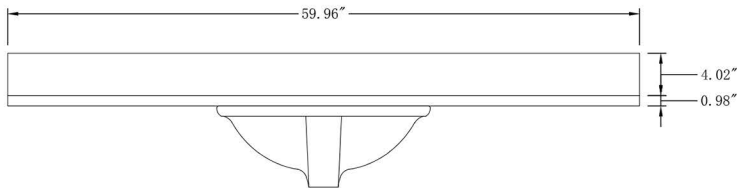

Overall Dimensions: 60" W x 22" D x 38" H

Cabinet: 59" W x 21.5" D x 33" H

Top: 60" W x 22" D x 1" H

QUALITY BATHROOM FURNITURE

Overall Dimensions: 60" W x 22" D x 38" H

Cabinet: 59" W x 21.5" D x 33" H

Top: 60" W x 22" D x 1" H

*All measurements are $\pm 0.25"$.