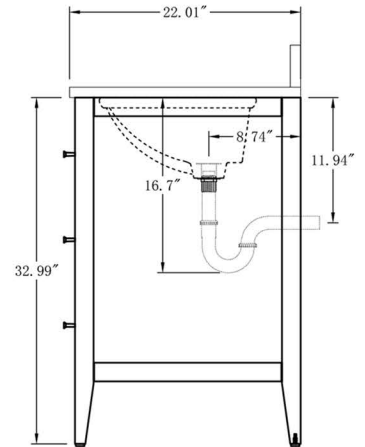

Overall Dimensions: 60" W x 22" D x 38" H

Cabinet: 59" W x 21.5" D x 33" H

Top: 60" W x 22" D x 1" H

QUALITY BATHROOM FURNITURE

Overall Dimensions: 60" W x 22" D x 38" H

Cabinet: 59" W x 21.5" D x 33" H

Top: 60" W x 22" D x 1" H

*All measurements are $\pm 0.25"$.