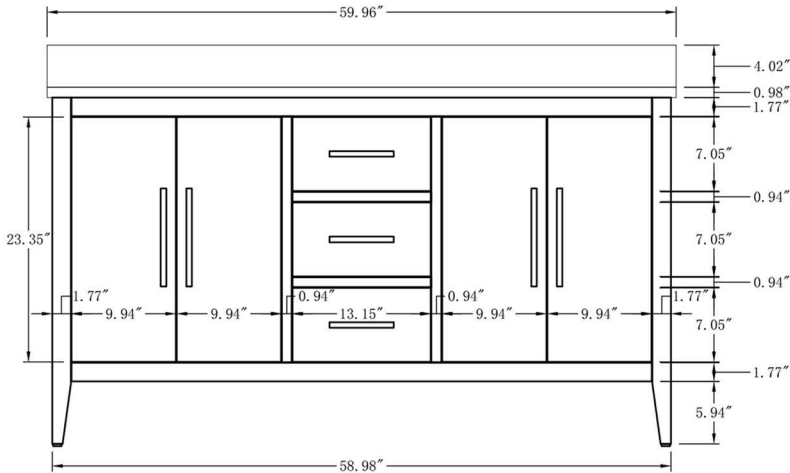

Overall Dimensions: 60" W x 22" D x 38" H

Cabinet: 59" W x 21.5" D x 33" H

Top: 60" W x 22" D x 1" H

QUALITY BATHROOM FURNITURE

Overall Dimensions: 60" W x 22" D x 38" H

Cabinet: 59" W x 21.5" D x 33" H

Top: 60" W x 22" D x 1" H

*All measurements are $\pm 0.25"$.