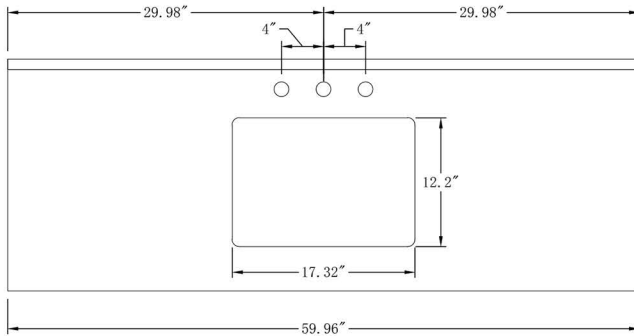

Overall Dimensions: 60" W x 22" D x 38" H

Cabinet: 59" W x 21.5" D x 33" H

Top: 60" W x 22" D x 1" H

QUALITY BATHROOM FURNITURE

Overall Dimensions: 60" W x 22" D x 38" H

Cabinet: 59" W x 21.5" D x 33" H

Top: 60" W x 22" D x 1" H

*All measurements are $\pm 0.25"$.