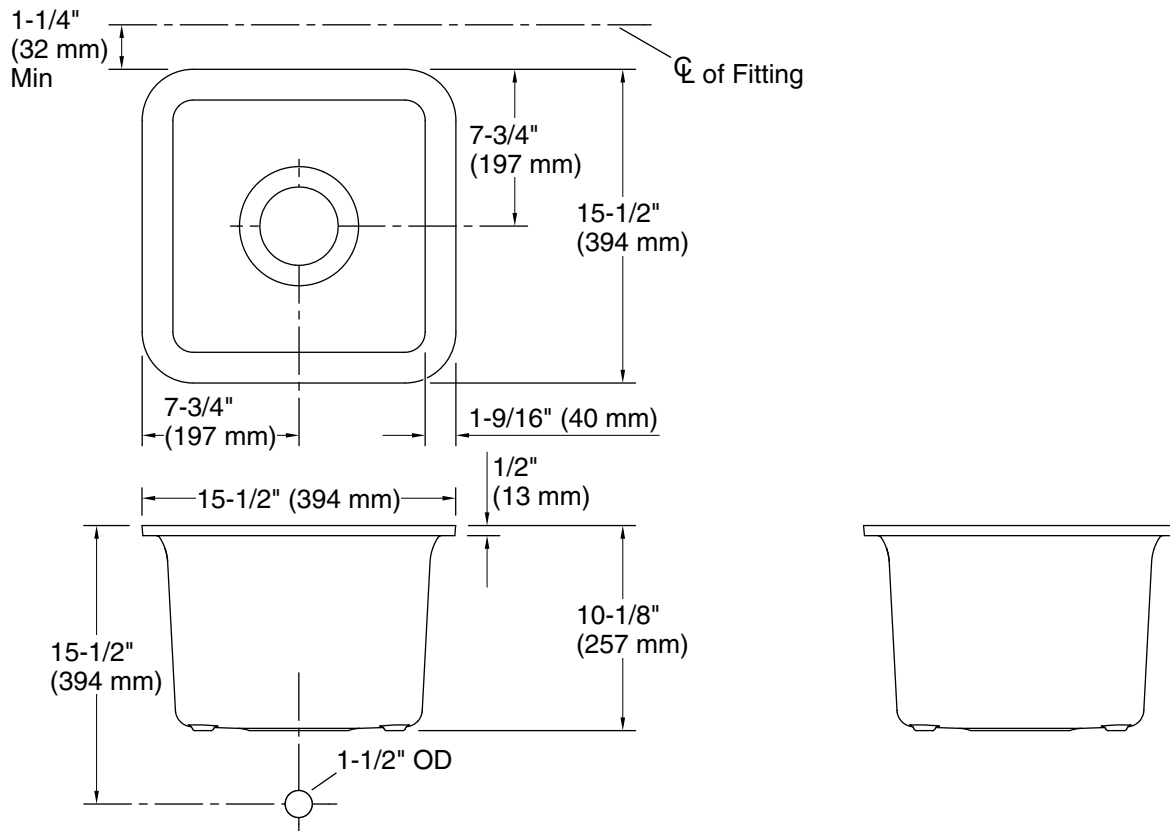

Features

- 18" (457 mm) minimum base cabinet width
- Single bowl
- 9-1/2" (241 mm) depth provides generous workspace
- Includes K-5658 sink rack
- Includes cutout templates and installation clips
- Matte finish offers rich, dimensional color

Technical Information

All product dimensions are nominal.

Min. base cabinet width: 18" (457 mm)

Bowl area: Length: 13-9/16" (344 mm)
 Width: 13-9/16" (344 mm)
 Bowl depth: 9-1/2" (241 mm)
 Water depth: 9-1/2" (241 mm)