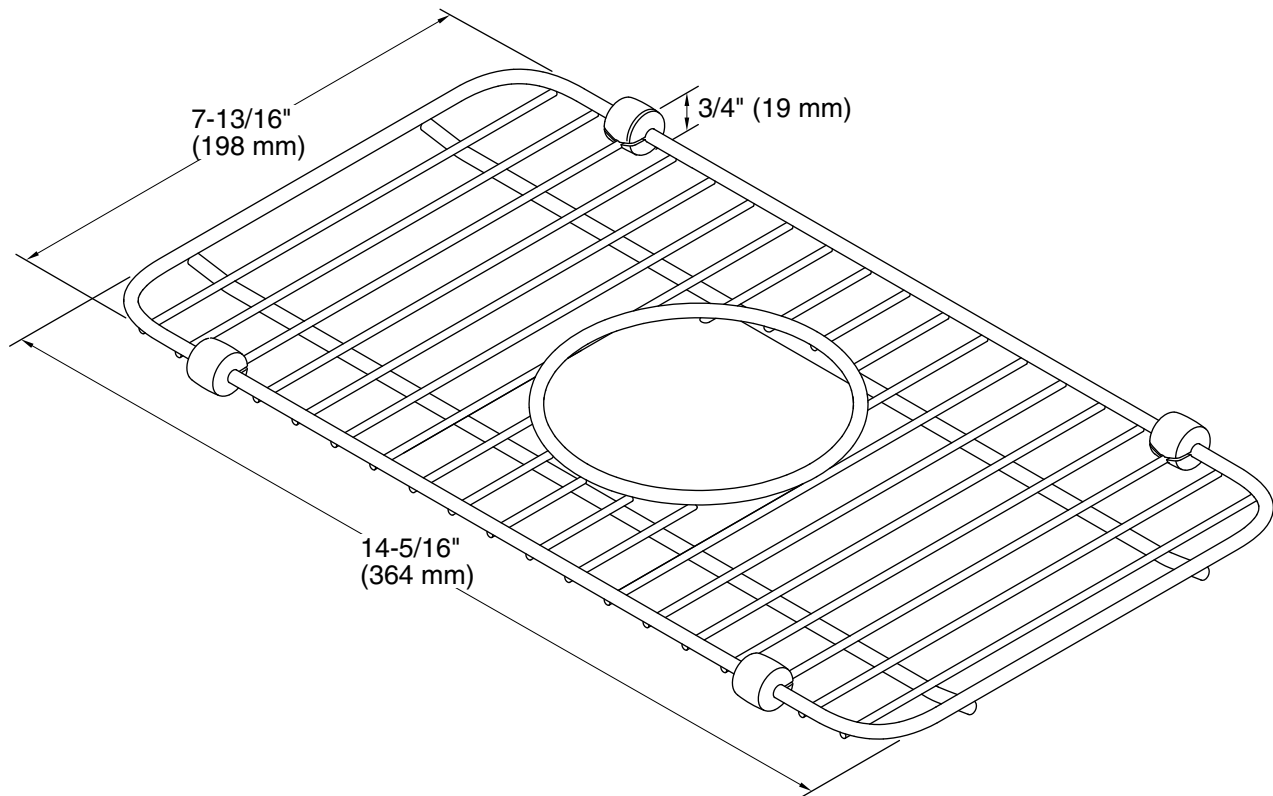

Features

- Fits in the small bowl of the K-6625 Iron/Tones Smart Divide® kitchen sink.
- Helps protect sink surface from daily wear.
- Innovative wheels around the perimeter provide a secure fit and reduce debris buildup.
- Dishwasher safe.

Technical Information

All product dimensions are nominal.

Material: Stainless Steel