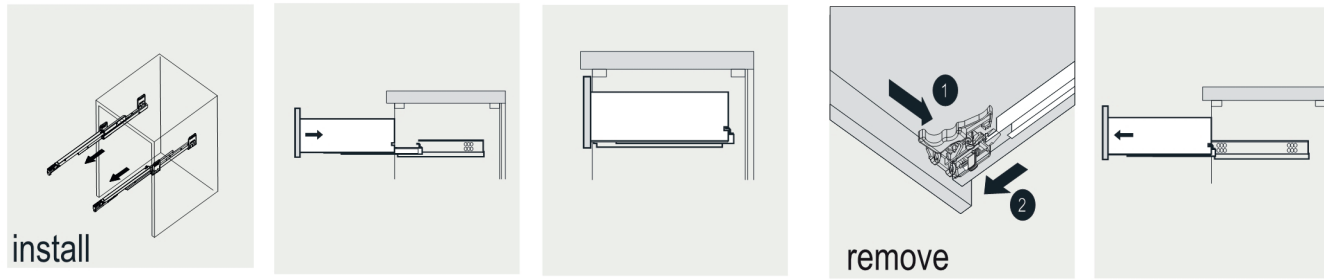

MODLE NO : TVN313-60GR

- Please check your product packaging to make Sure the included accessories are in the "list of standard accessories".if any parts are missing, please contact your local dealer immediately
- Do not allow any sharp objects to come in contact with the cabinet,as it will scratch the surface
- Continuous and prolonged exposure to direct sunlight may cause discoloration to the wood.
- Continuous and prolonged exposure to direct sunlight may cause discoloration to the wood.
- Please avoid using cleaning products that contain bleach or ammonia.
- Wood surface should only be cleaned with wood care products such as soapy water or furniture polish.

ERECTING TOOL

DRAWER'S ADJUST

INSTALLATION INSTRUCTIONS