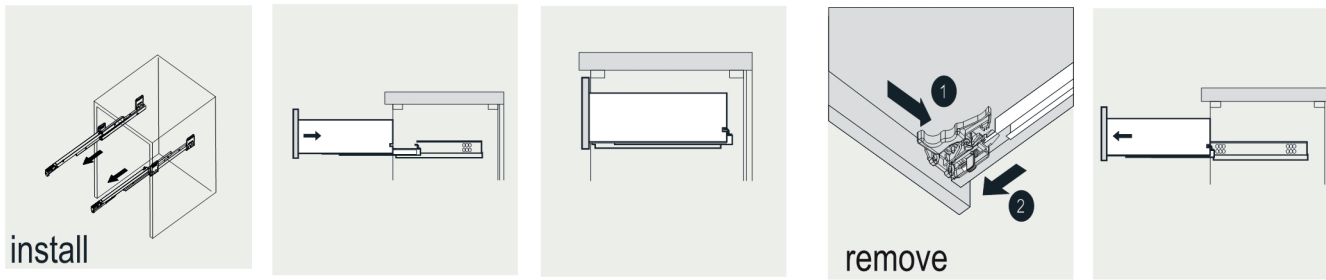

E V I V A

MODLE NO : EVVN1200-8-48GR

- Please check your product packaging to make Sure the included accessories are in the "list of standard accessories".if any parts are missing, please contact your local dealer immediately
- Do not allow any sharp objects to come in contact with the cabinet,as it will scratch the surface
- Continuous and prolonged exposure to direct sunlight may cause discoloration to the wood.
- Continuous and prolonged exposure to direct sunlight may cause discoloration to the wood.
- Please avoid using cleaning products that contain bleach or ammonia.
- Wood surface should only be cleaned with wood care products such as soapy water or furniture polish.

ERECTING TOOL

DRAWER'S ADJUST

INSTALLATION INSTRUCTIONS