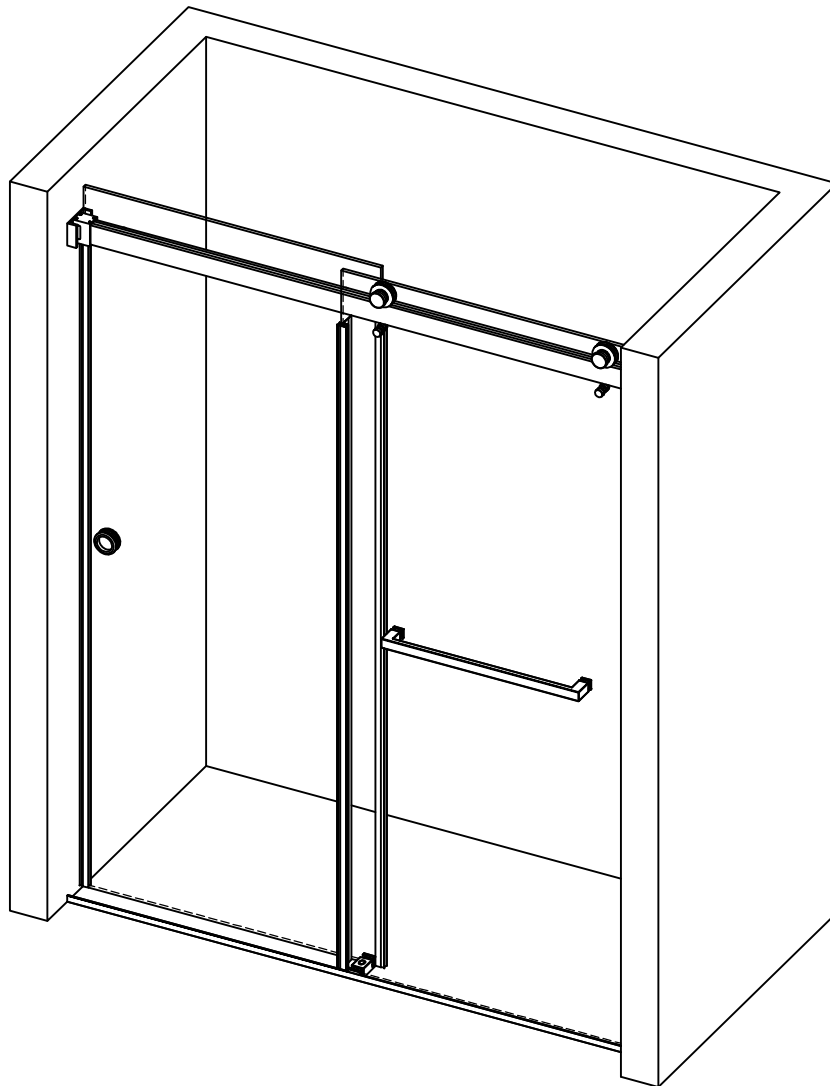

INSTRUCTION MANUAL

Customer Service:
470-926-8618
321-946-6293
yinvaniservice@outlook.com

2 PEOPLE REQUIRED