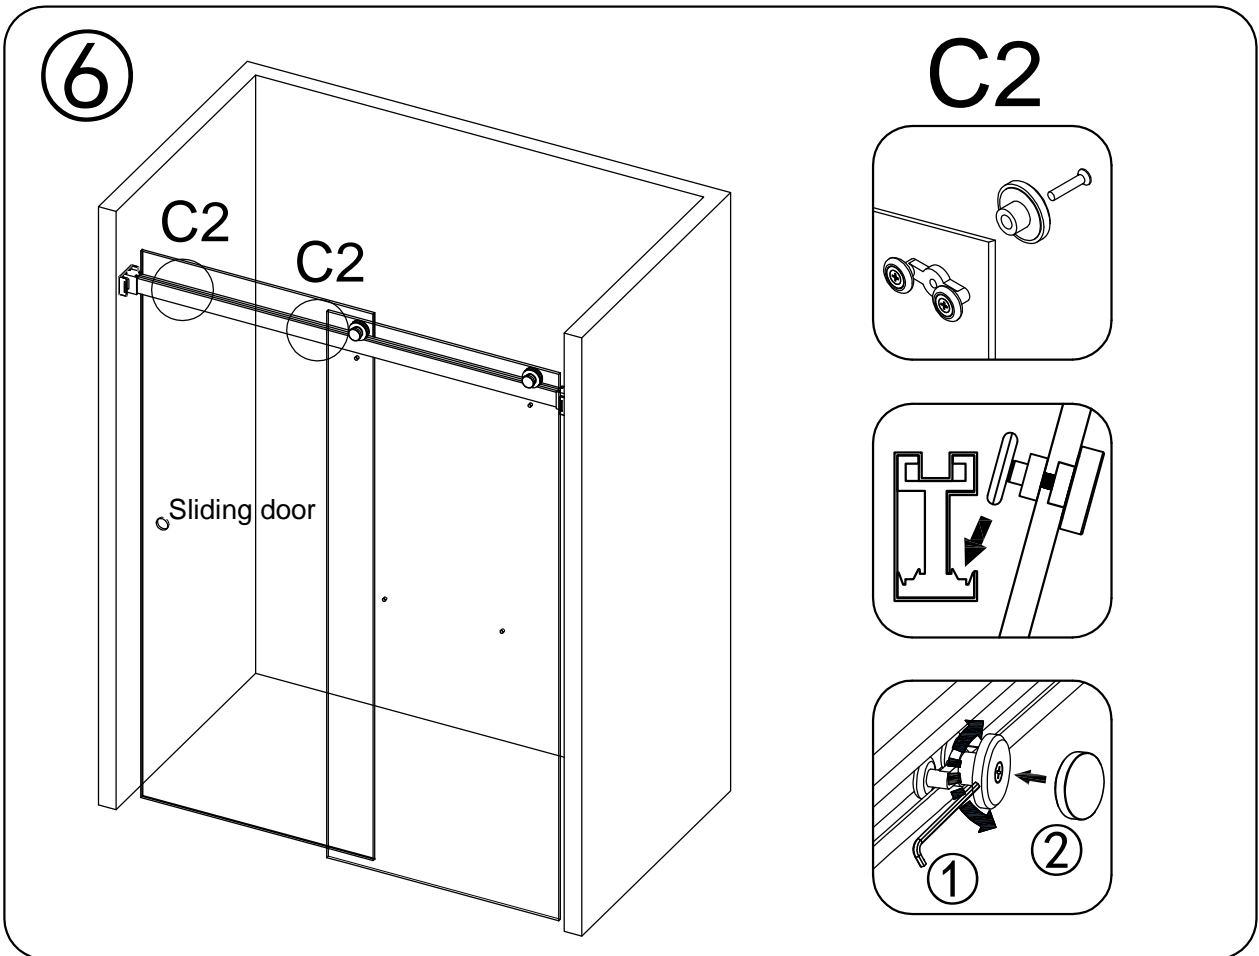

Tools Required

 Spirit level	 Tape measure	 Power drill	 Drill Bits	 Silicone Gun
 Screw driver	 Pencil	 Hacksaw	 Rubber hammer	 Safety glasses

Product specifications are subject to change without notice

Detailed Diagram of Shower Enclosure Components

NO.	Name	Picture	Qty	NO.	Name	Picture	Qty
1	8mm Wall Plug		4	10	Door Seal		2
2	Screw ST5x40		4	11	Towel Bar		1
3	Guide Rail		1	12	Towel Bar		1
4	Roller		2	13	Sliding Door		1
5	Ø60 Roller		2	14	Sliding Door		1
6	Anti-jumping Knob		2	15	Anti-splash Threshold		1
7	Wall Bracket		2	16	Guide Block		1
8	Anti Collision Block		4	17	6mm Wall Plug		1
9	Door Seal		2	18	Screw ST4x30		1