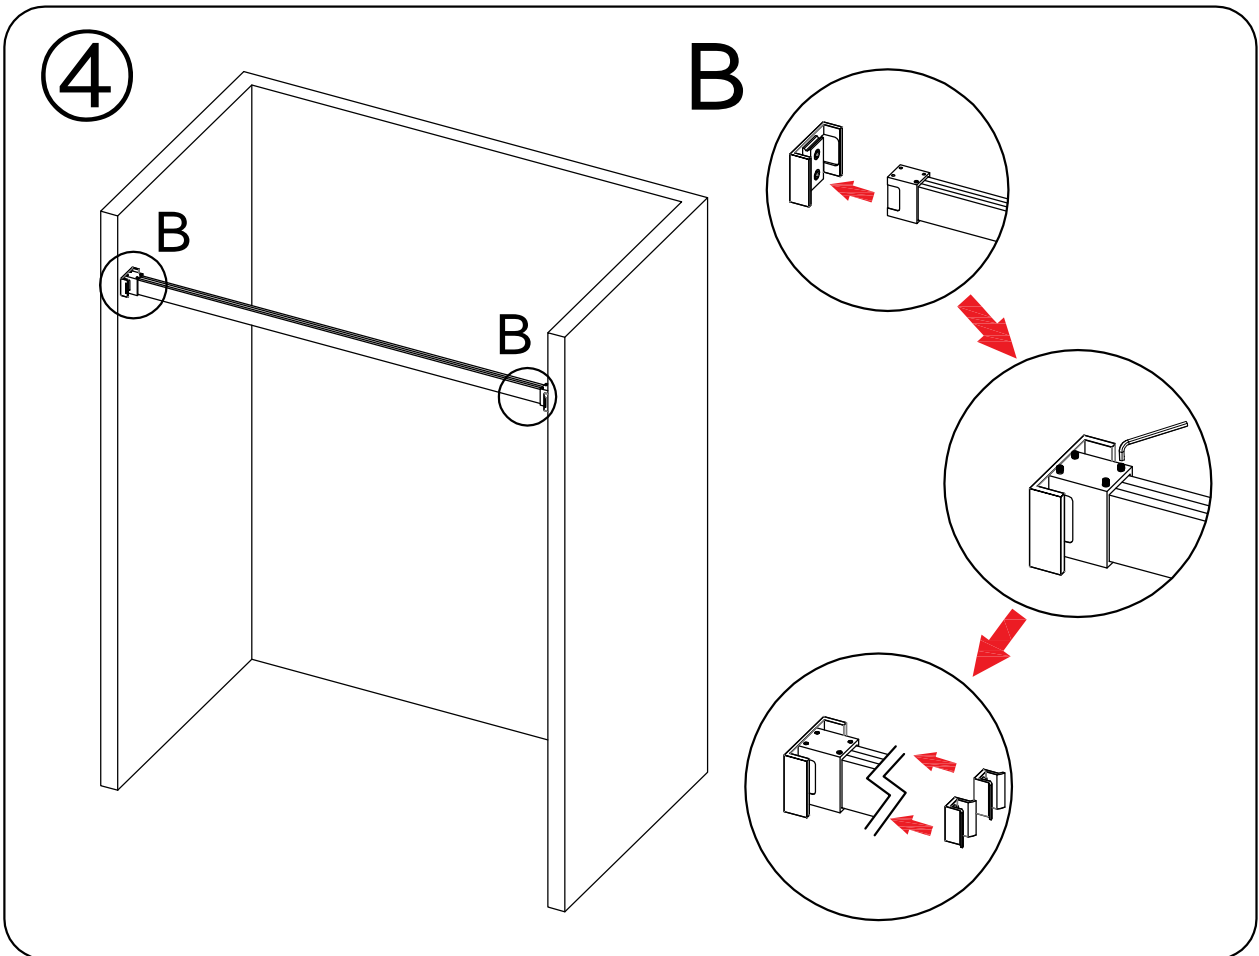

- If your shower door is to be installed over ceramic tiles, the tiles should lay completely under the wall jamb.
- Silicone should be used to seal the gap where the ceramic tiles meet the fixed panel.

Tools Required

 Spirit level	 Tape measure	 Power drill	 Drill Bits	 Silicone Gun
 Screw driver	 Pencil	 Hacksaw	 Rubber hammer	 Safety glasses

Product specifications are subject to change without notice

Detailed Diagram of Shower Enclosure Components

NO.	Name	Picture	Qty	NO.	Name	Picture	Qty
1	8mm Wall Plug		4	10	Door Seal		2
2	Screw ST5x40		4	11	Towel Bar		1
3	Guide Rail		1	12	Towel Bar		1
4	Roller		2	13	Sliding Door		1
5	Ø60 Roller		2	14	Sliding Door		1
6	Anti-jumping Knob		2	15	Anti-splash Threshold		1
7	Wall Bracket		2	16	Guide Block		1
8	Anti Collision Block		4	17	6mm Wall Plug		1
9	Door Seal		2	18	Screw ST4x30		1