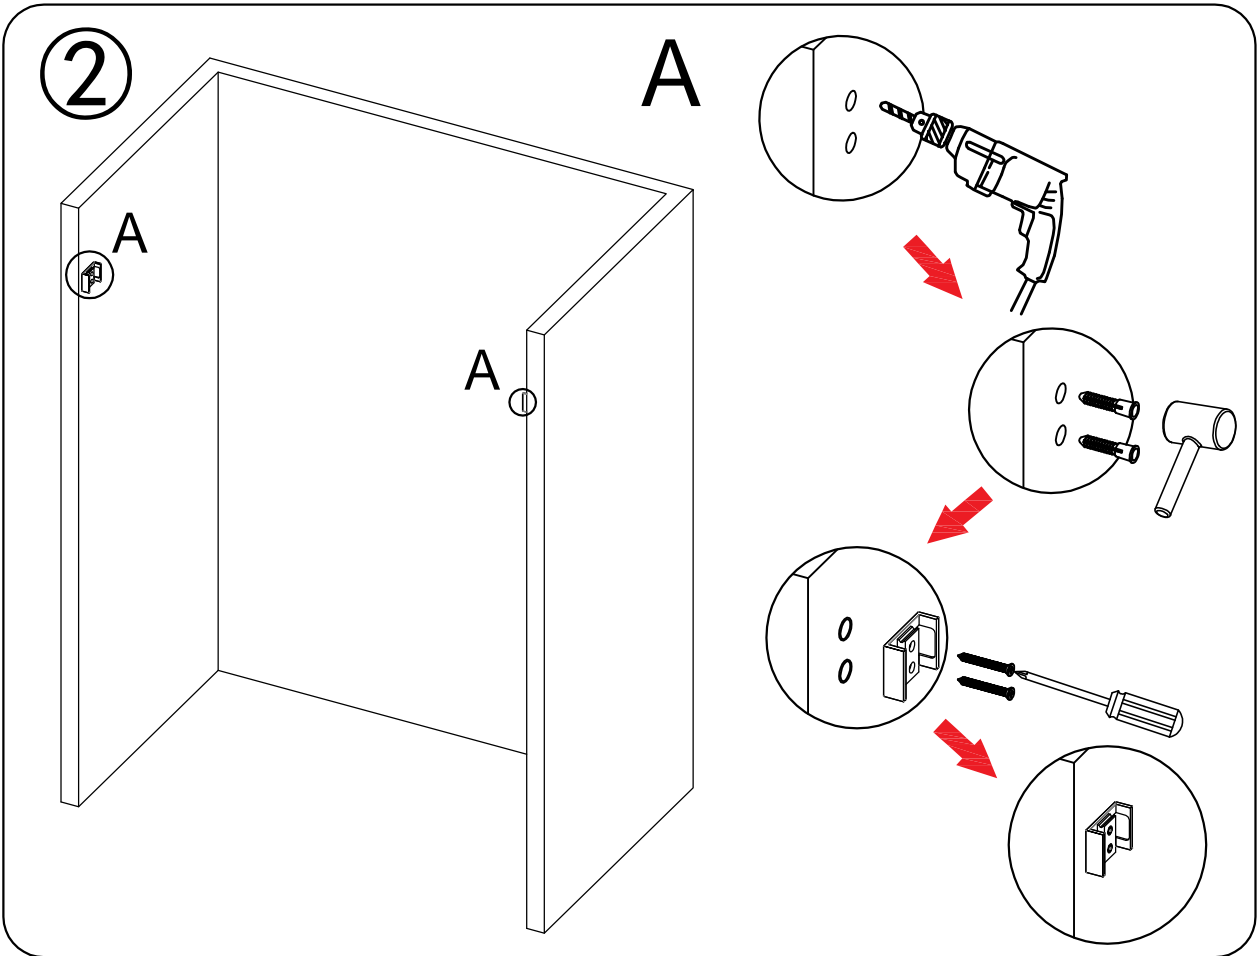

Tools Required

 Spirit level	 Tape measure	 Power drill	 Drill Bits	 Silicone Gun
 Screw driver	 Pencil	 Hacksaw	 Rubber hammer	 Safety glasses

Product specifications are subject to change without notice

Detailed Diagram of Shower Enclosure Components

NO.	Name	Picture	Qty	NO.	Name	Picture	Qty
1	8mm Wall Plug		4	10	Door Seal		2
2	Screw ST5x40		4	11	Towel Bar		1
3	Guide Rail		1	12	Towel Bar		1
4	Roller		2	13	Sliding Door		1
5	Ø60 Roller		2	14	Sliding Door		1
6	Anti-jumping Knob		2	15	Anti-splash Threshold		1
7	Wall Bracket		2	16	Guide Block		1
8	Anti Collision Block		4	17	6mm Wall Plug		1
9	Door Seal		2	18	Screw ST4x30		1