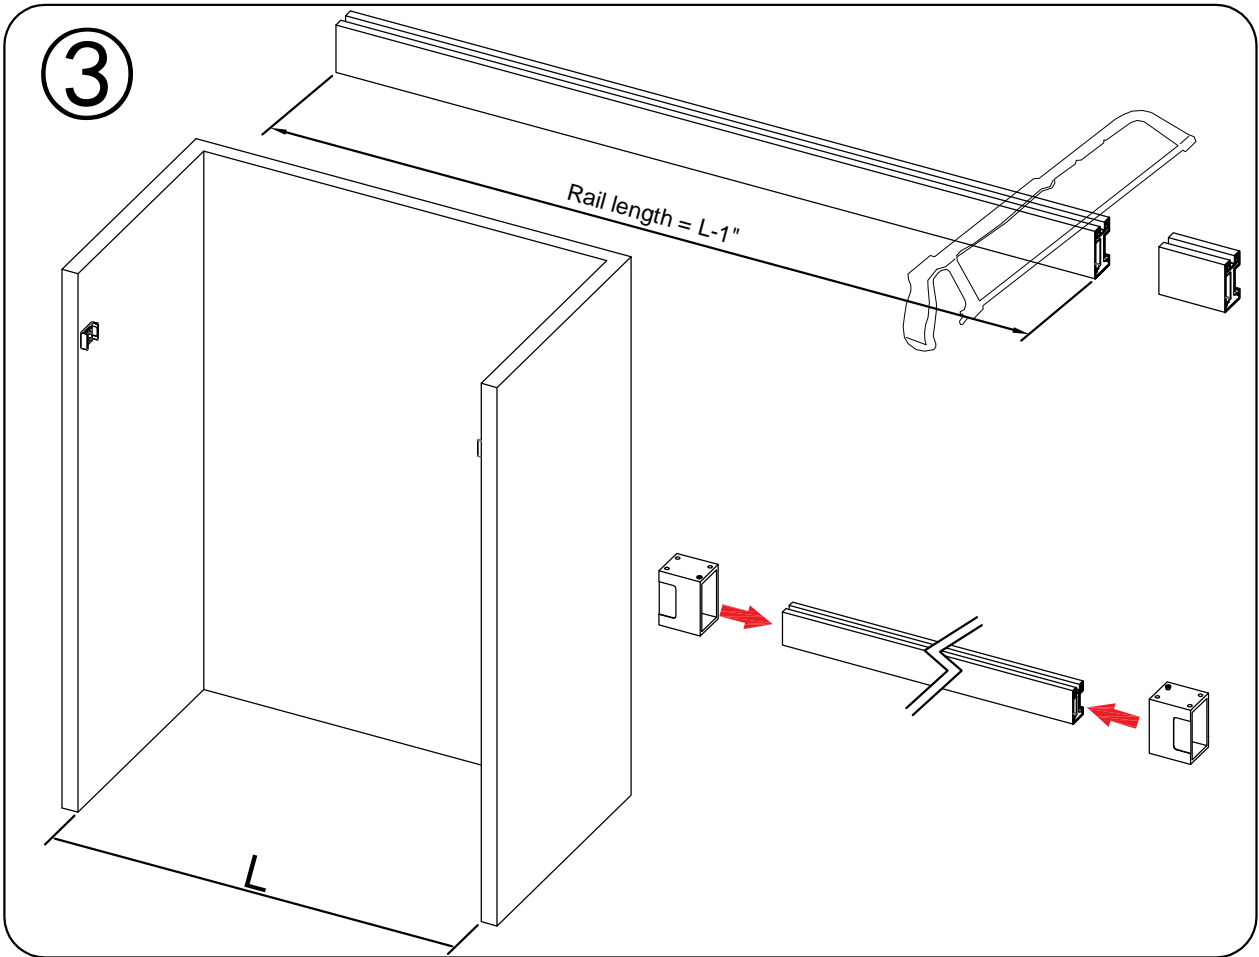

Tools Required

 Spirit level	 Tape measure	 Power drill	 Drill Bits	 Silicone Gun
 Screw driver	 Pencil	 Hacksaw	 Rubber hammer	 Safety glasses

Product specifications are subject to change without notice

Detailed Diagram of Shower Enclosure Components

NO.	Name	Picture	Qty	NO.	Name	Picture	Qty
1	8mm Wall Plug		4	10	Door Seal		2
2	Screw ST5x40		4	11	Towel Bar		1
3	Guide Rail		1	12	Towel Bar		1
4	Roller		2	13	Sliding Door		1
5	Ø60 Roller		2	14	Sliding Door		1
6	Anti-jumping Knob		2	15	Anti-splash Threshold		1
7	Wall Bracket		2	16	Guide Block		1
8	Anti Collision Block		4	17	6mm Wall Plug		1
9	Door Seal		2	18	Screw ST4x30		1