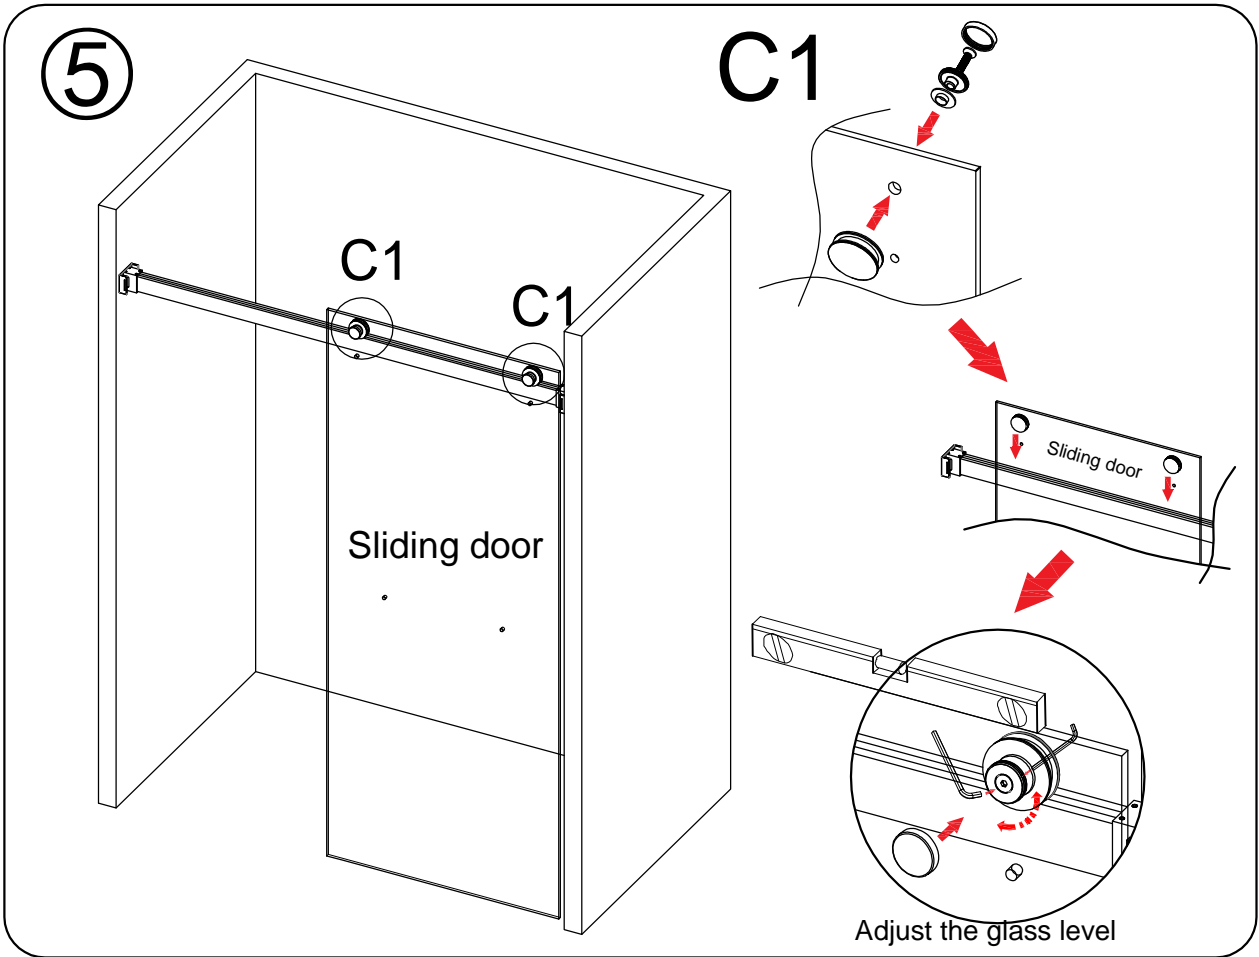

Tools Required

 Spirit level	 Tape measure	 Power drill	 Drill Bits	 Silicone Gun
 Screw driver	 Pencil	 Hacksaw	 Rubber hammer	 Safety glasses

Product specifications are subject to change without notice

Detailed Diagram of Shower Enclosure Components

NO.	Name	Picture	Qty	NO.	Name	Picture	Qty
1	8mm Wall Plug		4	10	Door Seal		2
2	Screw ST5x40		4	11	Towel Bar		1
3	Guide Rail		1	12	Towel Bar		1
4	Roller		2	13	Sliding Door		1
5	Ø60 Roller		2	14	Sliding Door		1
6	Anti-jumping Knob		2	15	Anti-splash Threshold		1
7	Wall Bracket		2	16	Guide Block		1
8	Anti Collision Block		4	17	6mm Wall Plug		1
9	Door Seal		2	18	Screw ST4x30		1