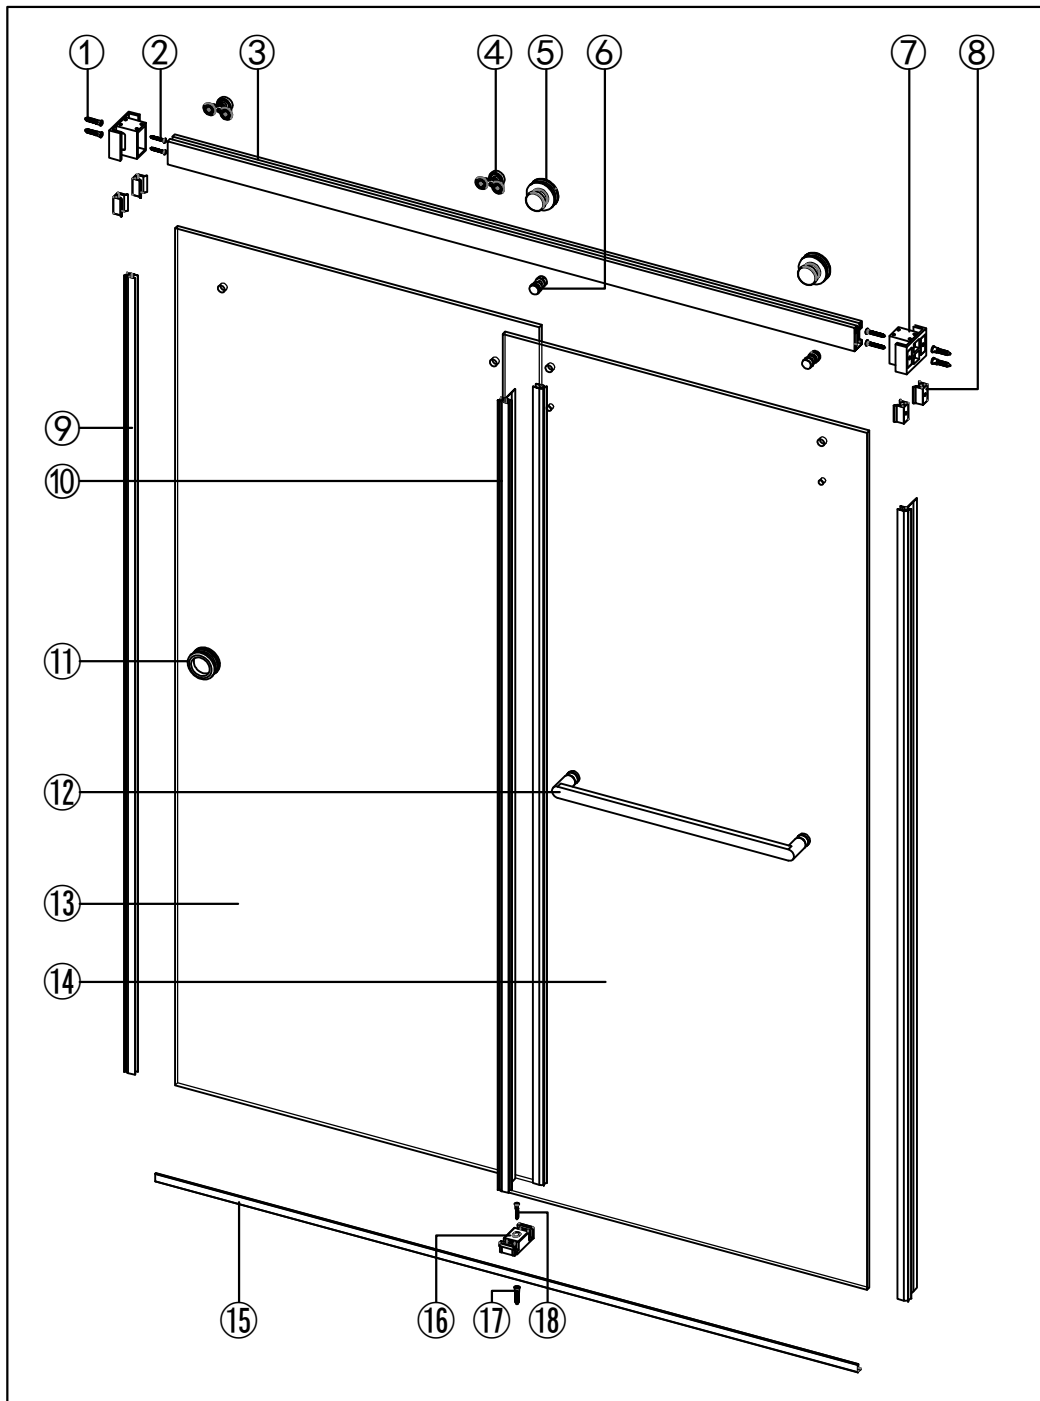

- If your shower door is to be installed over ceramic tiles, the tiles should lay completely under the wall jamb.
- Silicone should be used to seal the gap where the ceramic tiles meet the fixed panel.

NOTICE

- Caulking : no sealant is required inside the shower, unless otherwise stated.
- Some models are equipped with clear sealing gaskets.

CARE FOR YOUR SHOWER DOOR

- Never use scouring powder pads or sharp instruments on metal pieces or glass panels.
An occasional wiping down with a mild soap diluted in water is all that is needed to keep the panels and metal parts looking new
- We recommend wiping the glass panels with a squeegee after each use.

Detailed Diagram of Shower Enclosure Components

NO.	Name	Picture	Qty	NO.	Name	Picture	Qty
1	8mm Wall Plug		4	10	Door Seal		2
2	Screw ST5x40		4	11	Towel Bar		1
3	Guide Rail		1	12	Towel Bar		1
4	Roller		2	13	Sliding Door		1
5	Ø60 Roller		2	14	Sliding Door		1
6	Anti-jumping Knob		2	15	Anti-splash Threshold		1
7	Wall Bracket		2	16	Guide Block		1
8	Anti Collision Block		4	17	6mm Wall Plug		1
9	Door Seal		2	18	Screw ST4x30		1