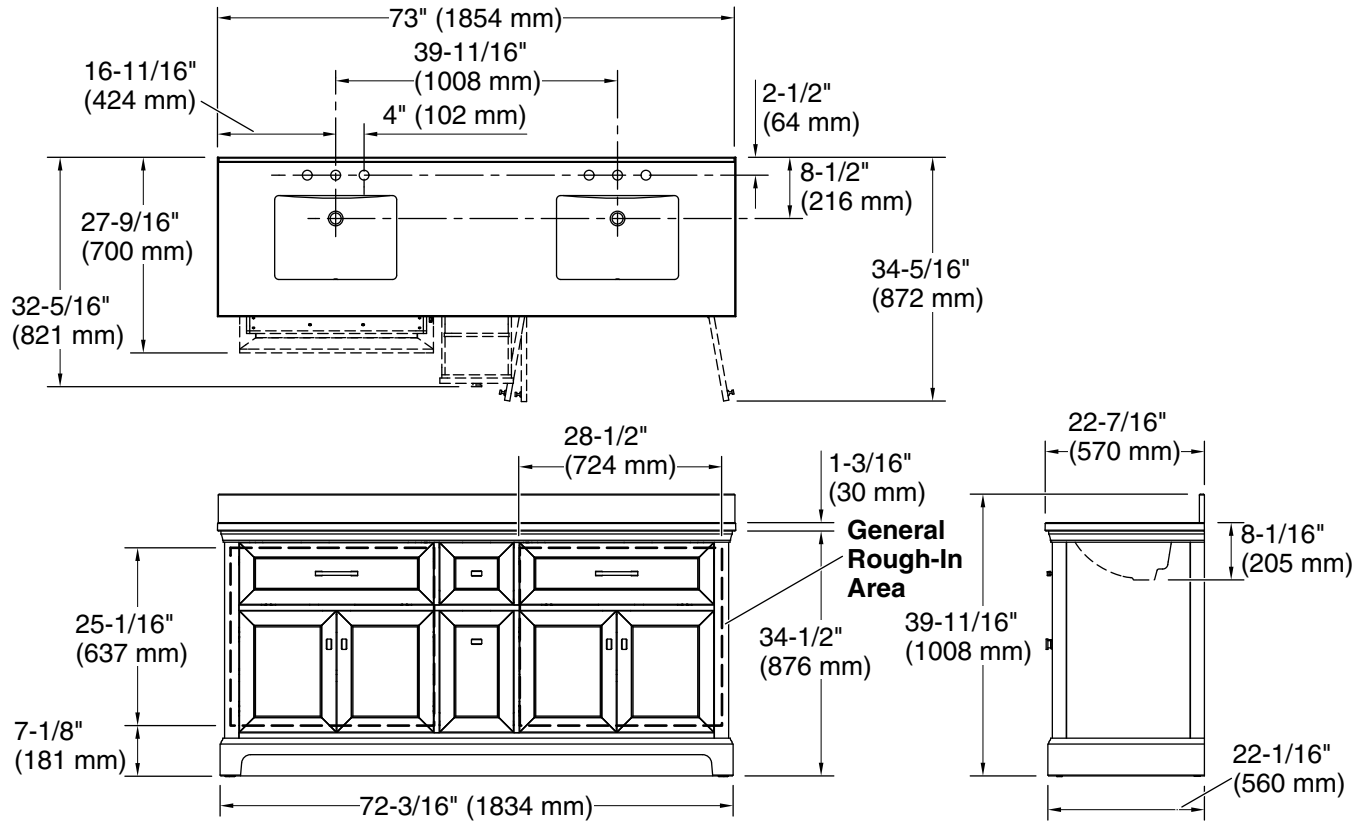

Features

- Set includes cabinet, precut quartz vanity top, backsplash, sinks, cabinet hardware
- Convenient tilt-down drawer under each basin for storing smaller, frequently-used items
- Four full-extension 17" (432 mm) drawers with soft-close side-mount slides
- Three-way adjustable slow-close door hinges for easy cabinet access
- 20" (508 mm) cabinet interior provides ample storage space
- Finish-matched cabinet interior offers generous clearance for plumbing
- Vanity top has 8" (203 mm) widespread faucet holes; requires deck-mount faucets (sold separately)
- Vibrant® Brushed Nickel hardware included on White vanities, Vibrant Brushed Moderne Brass hardware on Ferrous Grey and Tidal Blue vanities, and Matte Black hardware on Light Oak vanities

Technical Information

All product dimensions are nominal.

Notes

Install this product according to the installation instructions.

Select the type of fastener based upon the wall material. Two 250 lb (113.4 kg) minimum load bearing fasteners are recommended.