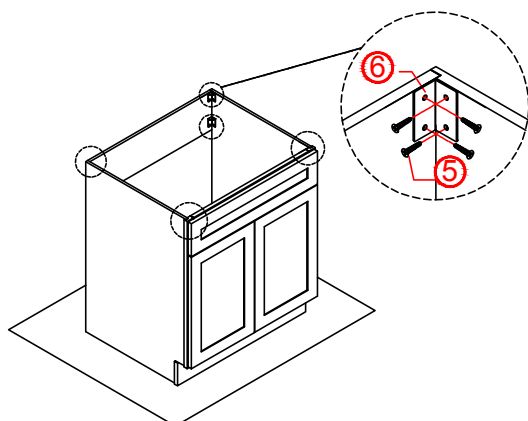

## Base Cabinet Assembly Instruction (Item:4024-4039)

Hard Ware List	1   3PCS   Ø4×25mm	5   56PCS   Ø4×12mm	6   14PCS
	Flat head screw	Flat head screw	Corner brackets
			

Cabinet Parts List	A	Frame	B	Side panels(2)	C	Bottom panel	D	Back panel	E	Toe kick	G	Door(2)
	H	Drawer front										

**Step1:**

**Step2:**

**Step3:**

**Step4:**

**Step5:**

**Step6:**

**Step7:**

**Step8:**