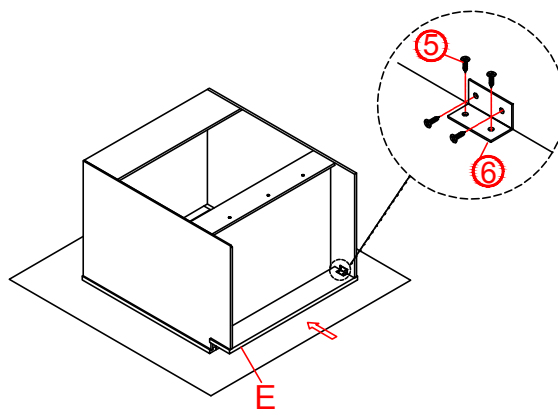

## Base Cabinet Assembly Instruction (Item:4024-4039)

Hard Ware List	1   3PCS   Ø4×25mm	5   56PCS   Ø4×12mm	6   14PCS
	Flat head screw	Flat head screw	Corner brackets
			

Cabinet Parts List	A	Frame	B	Side panels(2)	C	Bottom panel	D	Back panel	E	Toe kick	G	Door(2)
	H	Drawer front										

**Step1:**

**Step2:**

**Step3:**

**Step4:**

**Step5:**

**Step6:**

**Step7:**

**Step8:**