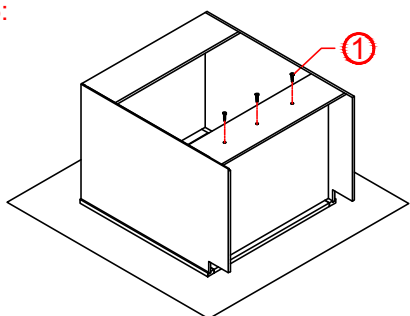

## Base Cabinet Assembly Instruction (Item:4024-4039)

Hard Ware List	1   3PCS   Ø4×25mm	5   56PCS   Ø4×12mm	6   14PCS
	Flat head screw	Flat head screw	Corner brackets
			

Cabinet Parts List	A	Frame	B	Side panels(2)	C	Bottom panel	D	Back panel	E	Toe kick	G	Door(2)
	H	Drawer front										

**Step1:**

**Step2:**

**Step3:**

**Step4:**

**Step5:**

**Step6:**

**Step7:**

**Step8:**