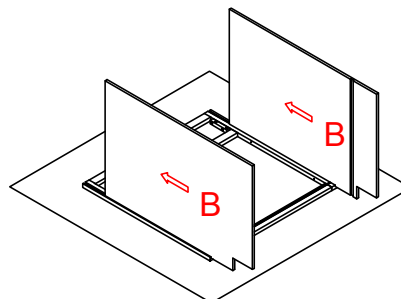

## Base Cabinet Assembly Instruction (Item:4024-4039)

Hard Ware List	1   3PCS   Ø4×25mm	5   56PCS   Ø4×12mm	6   14PCS
	Flat head screw	Flat head screw	Corner brackets
			

Cabinet Parts List	A	Frame	B	Side panels(2)	C	Bottom panel	D	Back panel	E	Toe kick	G	Door(2)
	H	Drawer front										

**Step1:**

**Step2:**

**Step3:**

**Step4:**

**Step5:**

**Step6:**

**Step7:**

**Step8:**