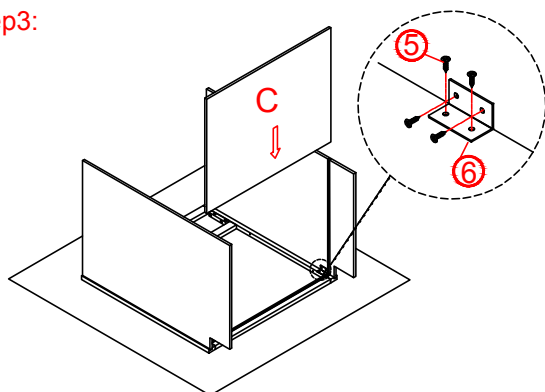

## Base Cabinet Assembly Instruction (Item:4024-4039)

Hard Ware List	1   3PCS   Ø4×25mm	5   56PCS   Ø4×12mm	6   14PCS
	Flat head screw	Flat head screw	Corner brackets
			

Cabinet Parts List	A	Frame	B	Side panels(2)	C	Bottom panel	D	Back panel	E	Toe kick	G	Door(2)
	H	Drawer front										

**Step1:**

**Step2:**

**Step3:**

**Step4:**

**Step5:**

**Step6:**

**Step7:**

**Step8:**