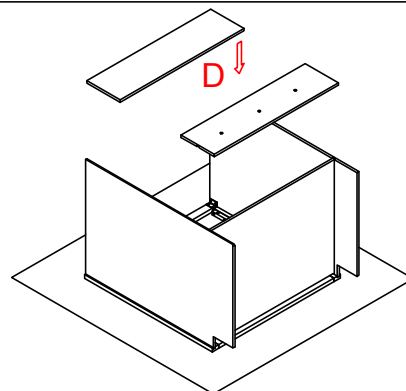

## Base Cabinet Assembly Instruction (Item:4024-4039)

Hard Ware List	1   3PCS   Ø4×25mm	5   56PCS   Ø4×12mm	6   14PCS
	Flat head screw	Flat head screw	Corner brackets
			

Cabinet Parts List	A	Frame	B	Side panels(2)	C	Bottom panel	D	Back panel	E	Toe kick	G	Door(2)
	H	Drawer front										

**Step1:**

**Step2:**

**Step3:**

**Step4:**

**Step5:**

**Step6:**

**Step7:**

**Step8:**