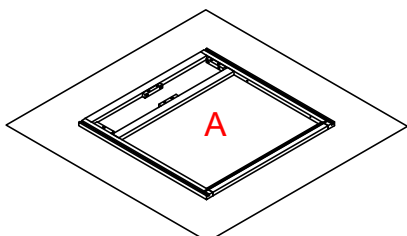

Base Cabinet Assembly Instruction (Item:4024-4039)

Hard Ware List	1 | 3PCS | Ø4×25mm	5 | 56PCS | Ø4×12mm	6 | 14PCS
	Flat head screw	Flat head screw	Corner brackets

Cabinet Parts List	A	Frame	B	Side panels(2)	C	Bottom panel	D	Back panel	E	Toe kick	G	Door(2)
	H	Drawer front										

Step1: