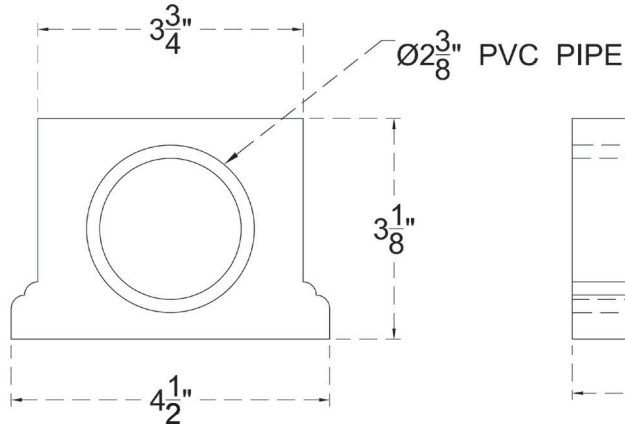

# ITEM NUMBER: BBR05X96

ENDURATHANE 500 SERIES BOTTOM RAIL: 4 1/2"W X 3 1/8"H X 96"L

SIDE PROFILE

FRONT PROFILE

ISOMETRIC

EKENA MILLWORK  
2300 WEST MAIN ST.  
CLARKSVILLE, TX 75426  
TOLL FREE: 866-607-0453  
WWW.EKENAMILLWORK.COM

GENERATED DATE : 06/28/2024

NOTES

1. INSTALLATION TO BE COMPLETED IN ACCORDANCE WITH MANUFACTURER'S SPECIFICATIONS.
2. DRAWING MAY NOT BE TO SCALE
3. THIS DRAWING IS INTENDED FOR DESIGN AND PLANNING PURPOSES ONLY.
4. ALL INFORMATION CONTAINED HEREIN WAS CURRENT AT THE TIME OF DEVELOPMENT BUT MUST BE REVIEWED AND APPROVED BY THE PRODUCT MANUFACTURER TO BE CONSIDERED ACCURATE.
5. MANUFACTURED FROM HIGH DENSITY POLYURETHANE WITH FACTORY PRIMED FINISH.