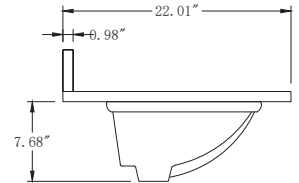

VANITYART

QUALITY BATHROOM FURNITURE

Overall Demensions: 72" W x 22" D x 38" H

Cabinet: 71" W x 21.5" D x 33" H

Top: 72" W x 22" D x 1" H

*All meaurments are ± 0.25 ".

QUALITY BATHROOM FURNITURE

Overall Demensions: 72" W x 22" D x 38" H

Cabinet: 71" W x 21.5" D x 33" H

Top: 72" W x 22" D x 1" H

*All meaaurments are ± 0.25 ".