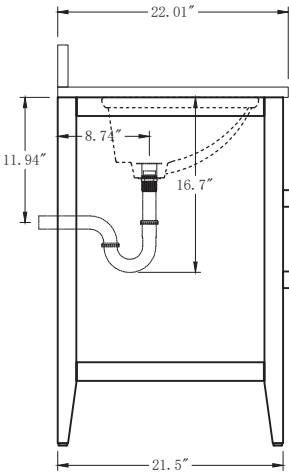

VANITYART

QUALITY BATHROOM FURNITURE

Overall Demensions: 72" W x 22" D x 38" H

Cabinet: 71" W x 21.5" D x 33" H

Top: 72" W x 22" D x 1" H

*All meaurments are ± 0.25 ".

QUALITY BATHROOM FURNITURE

Overall Demensions: 72" W x 22" D x 38" H

Cabinet: 71" W x 21.5" D x 33" H

Top: 72" W x 22" D x 1" H

*All meaaurments are ± 0.25 ".