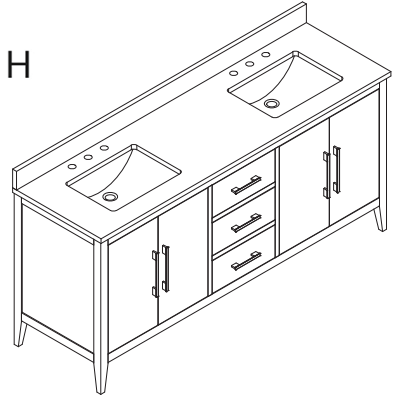

VANITYART

QUALITY BATHROOM FURNITURE

Overall Demensions: 72" W x 22" D x 38" H

Cabinet: 71" W x 21.5" D x 33" H

Top: 72" W x 22" D x 1" H

*All meaurments are ± 0.25 ".

QUALITY BATHROOM FURNITURE

Overall Demensions: 72" W x 22" D x 38" H

Cabinet: 71" W x 21.5" D x 33" H

Top: 72" W x 22" D x 1" H

*All meaaurments are ± 0.25 ".