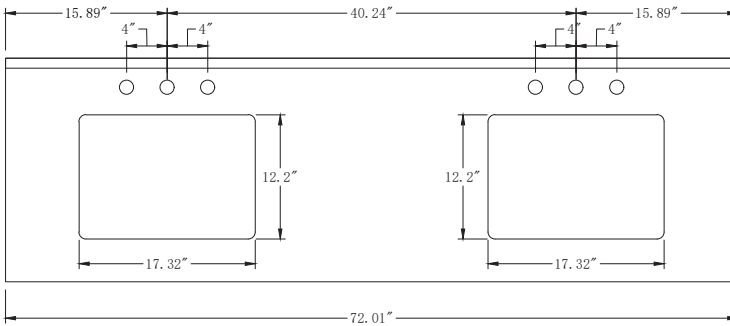

VANITYART

QUALITY BATHROOM FURNITURE

Overall Demensions: 72" W x 22" D x 38" H

Cabinet: 71" W x 21.5" D x 33" H

Top: 72" W x 22" D x 1" H

*All meaurments are ± 0.25 ".

QUALITY BATHROOM FURNITURE

Overall Demensions: 72" W x 22" D x 38" H

Cabinet: 71" W x 21.5" D x 33" H

Top: 72" W x 22" D x 1" H

*All meaaurments are ± 0.25 ".