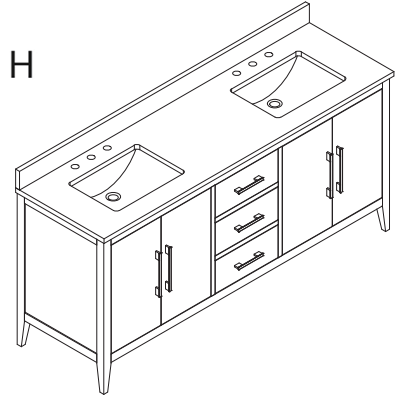

VANITYART

QUALITY BATHROOM FURNITURE

Overall Demensions: 72" W x 22" D x 38" H

Cabinet: 71" W x 21.5" D x 33" H

Top: 72" W x 22" D x 1" H

*All meaurments are ± 0.25 ".

QUALITY BATHROOM FURNITURE

Overall Demensions: 72" W x 22" D x 38" H

Cabinet: 71" W x 21.5" D x 33" H

Top: 72" W x 22" D x 1" H

*All meaaurments are ± 0.25 ".