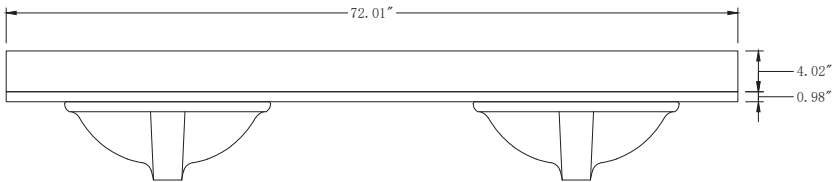

VANITYART

QUALITY BATHROOM FURNITURE

Overall Demensions: 72" W x 22" D x 38" H

Cabinet: 71" W x 21.5" D x 33" H

Top: 72" W x 22" D x 1" H

*All meaurments are ± 0.25 ".

QUALITY BATHROOM FURNITURE

Overall Demensions: 72" W x 22" D x 38" H

Cabinet: 71" W x 21.5" D x 33" H

Top: 72" W x 22" D x 1" H

*All meaaurments are ± 0.25 ".