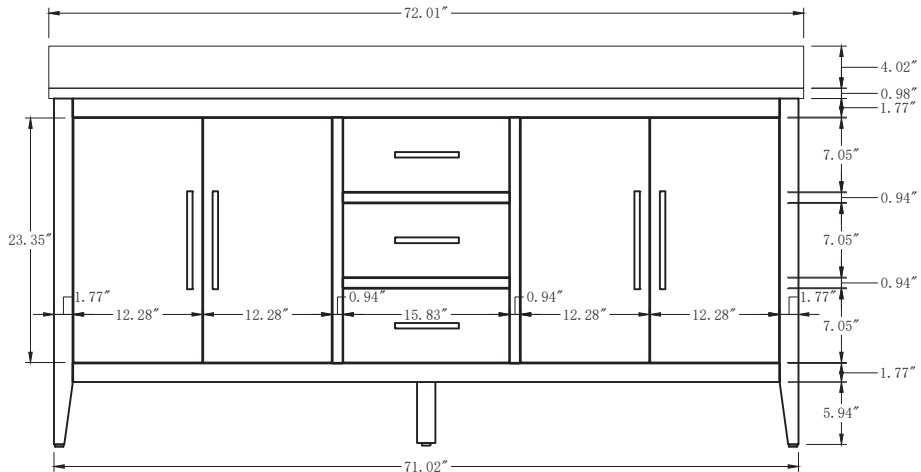

VANITYART

QUALITY BATHROOM FURNITURE

Overall Demensions: 72" W x 22" D x 38" H

Cabinet: 71" W x 21.5" D x 33" H

Top: 72" W x 22" D x 1" H

*All meaurments are ± 0.25 ".

QUALITY BATHROOM FURNITURE

Overall Demensions: 72" W x 22" D x 38" H

Cabinet: 71" W x 21.5" D x 33" H

Top: 72" W x 22" D x 1" H

*All meaaurments are ± 0.25 ".