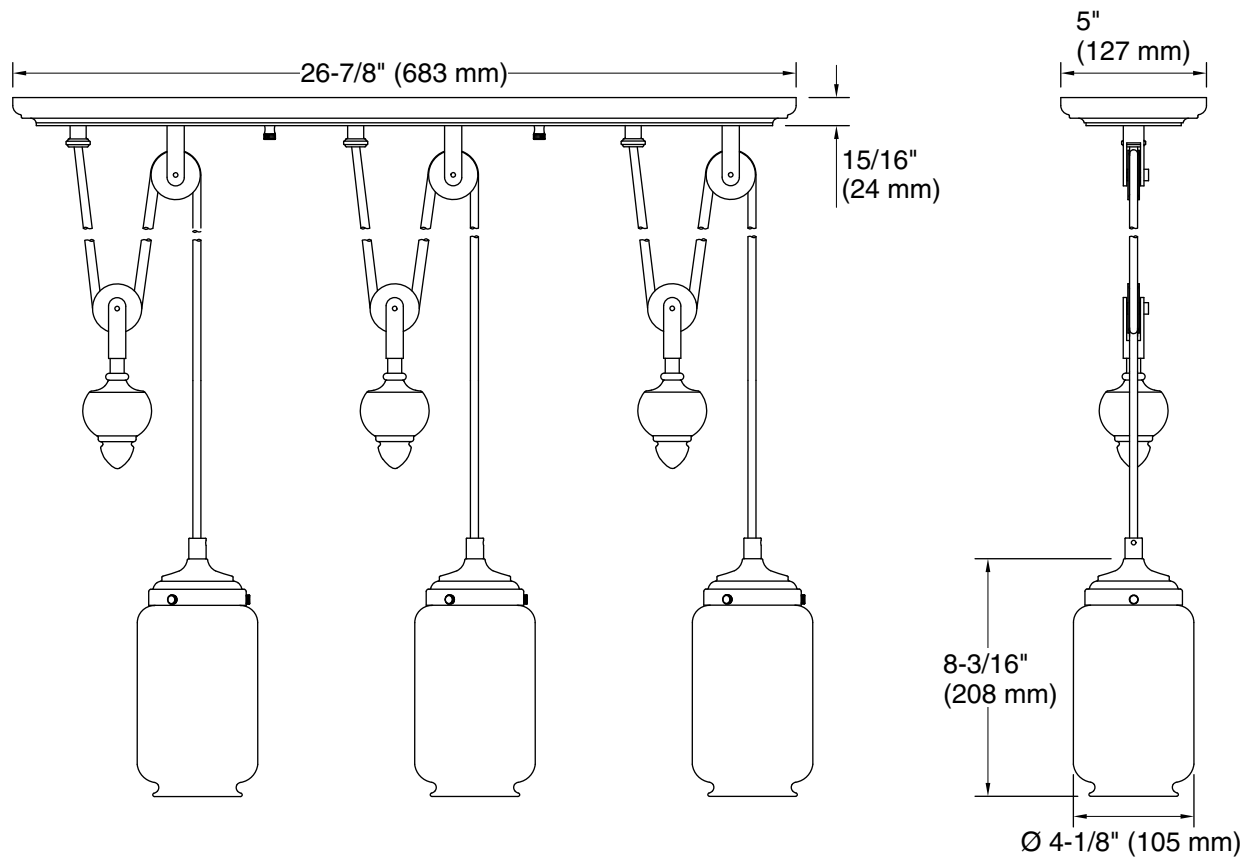

Required Electrical Service

One circuit required.

Lights: 120 V, 60 Hz

Technical Information

All product dimensions are nominal.

Installation Type: Ceiling-mount

Material: Brass

Number of Lights: 3

Lighting Type: Socket-based

Socket Type: E-26 Medium

Number of Shades: 6

Shade Type: Glass - frosted, Glass - clear

Hanging Type: Adjustable pulley

Height: 18-1/2" (470 mm) - 138-1/2" (3518 mm)

Electrical component rating: Socket Rating: 60 Hz, 40 W, 1200 Lumens, 3000K