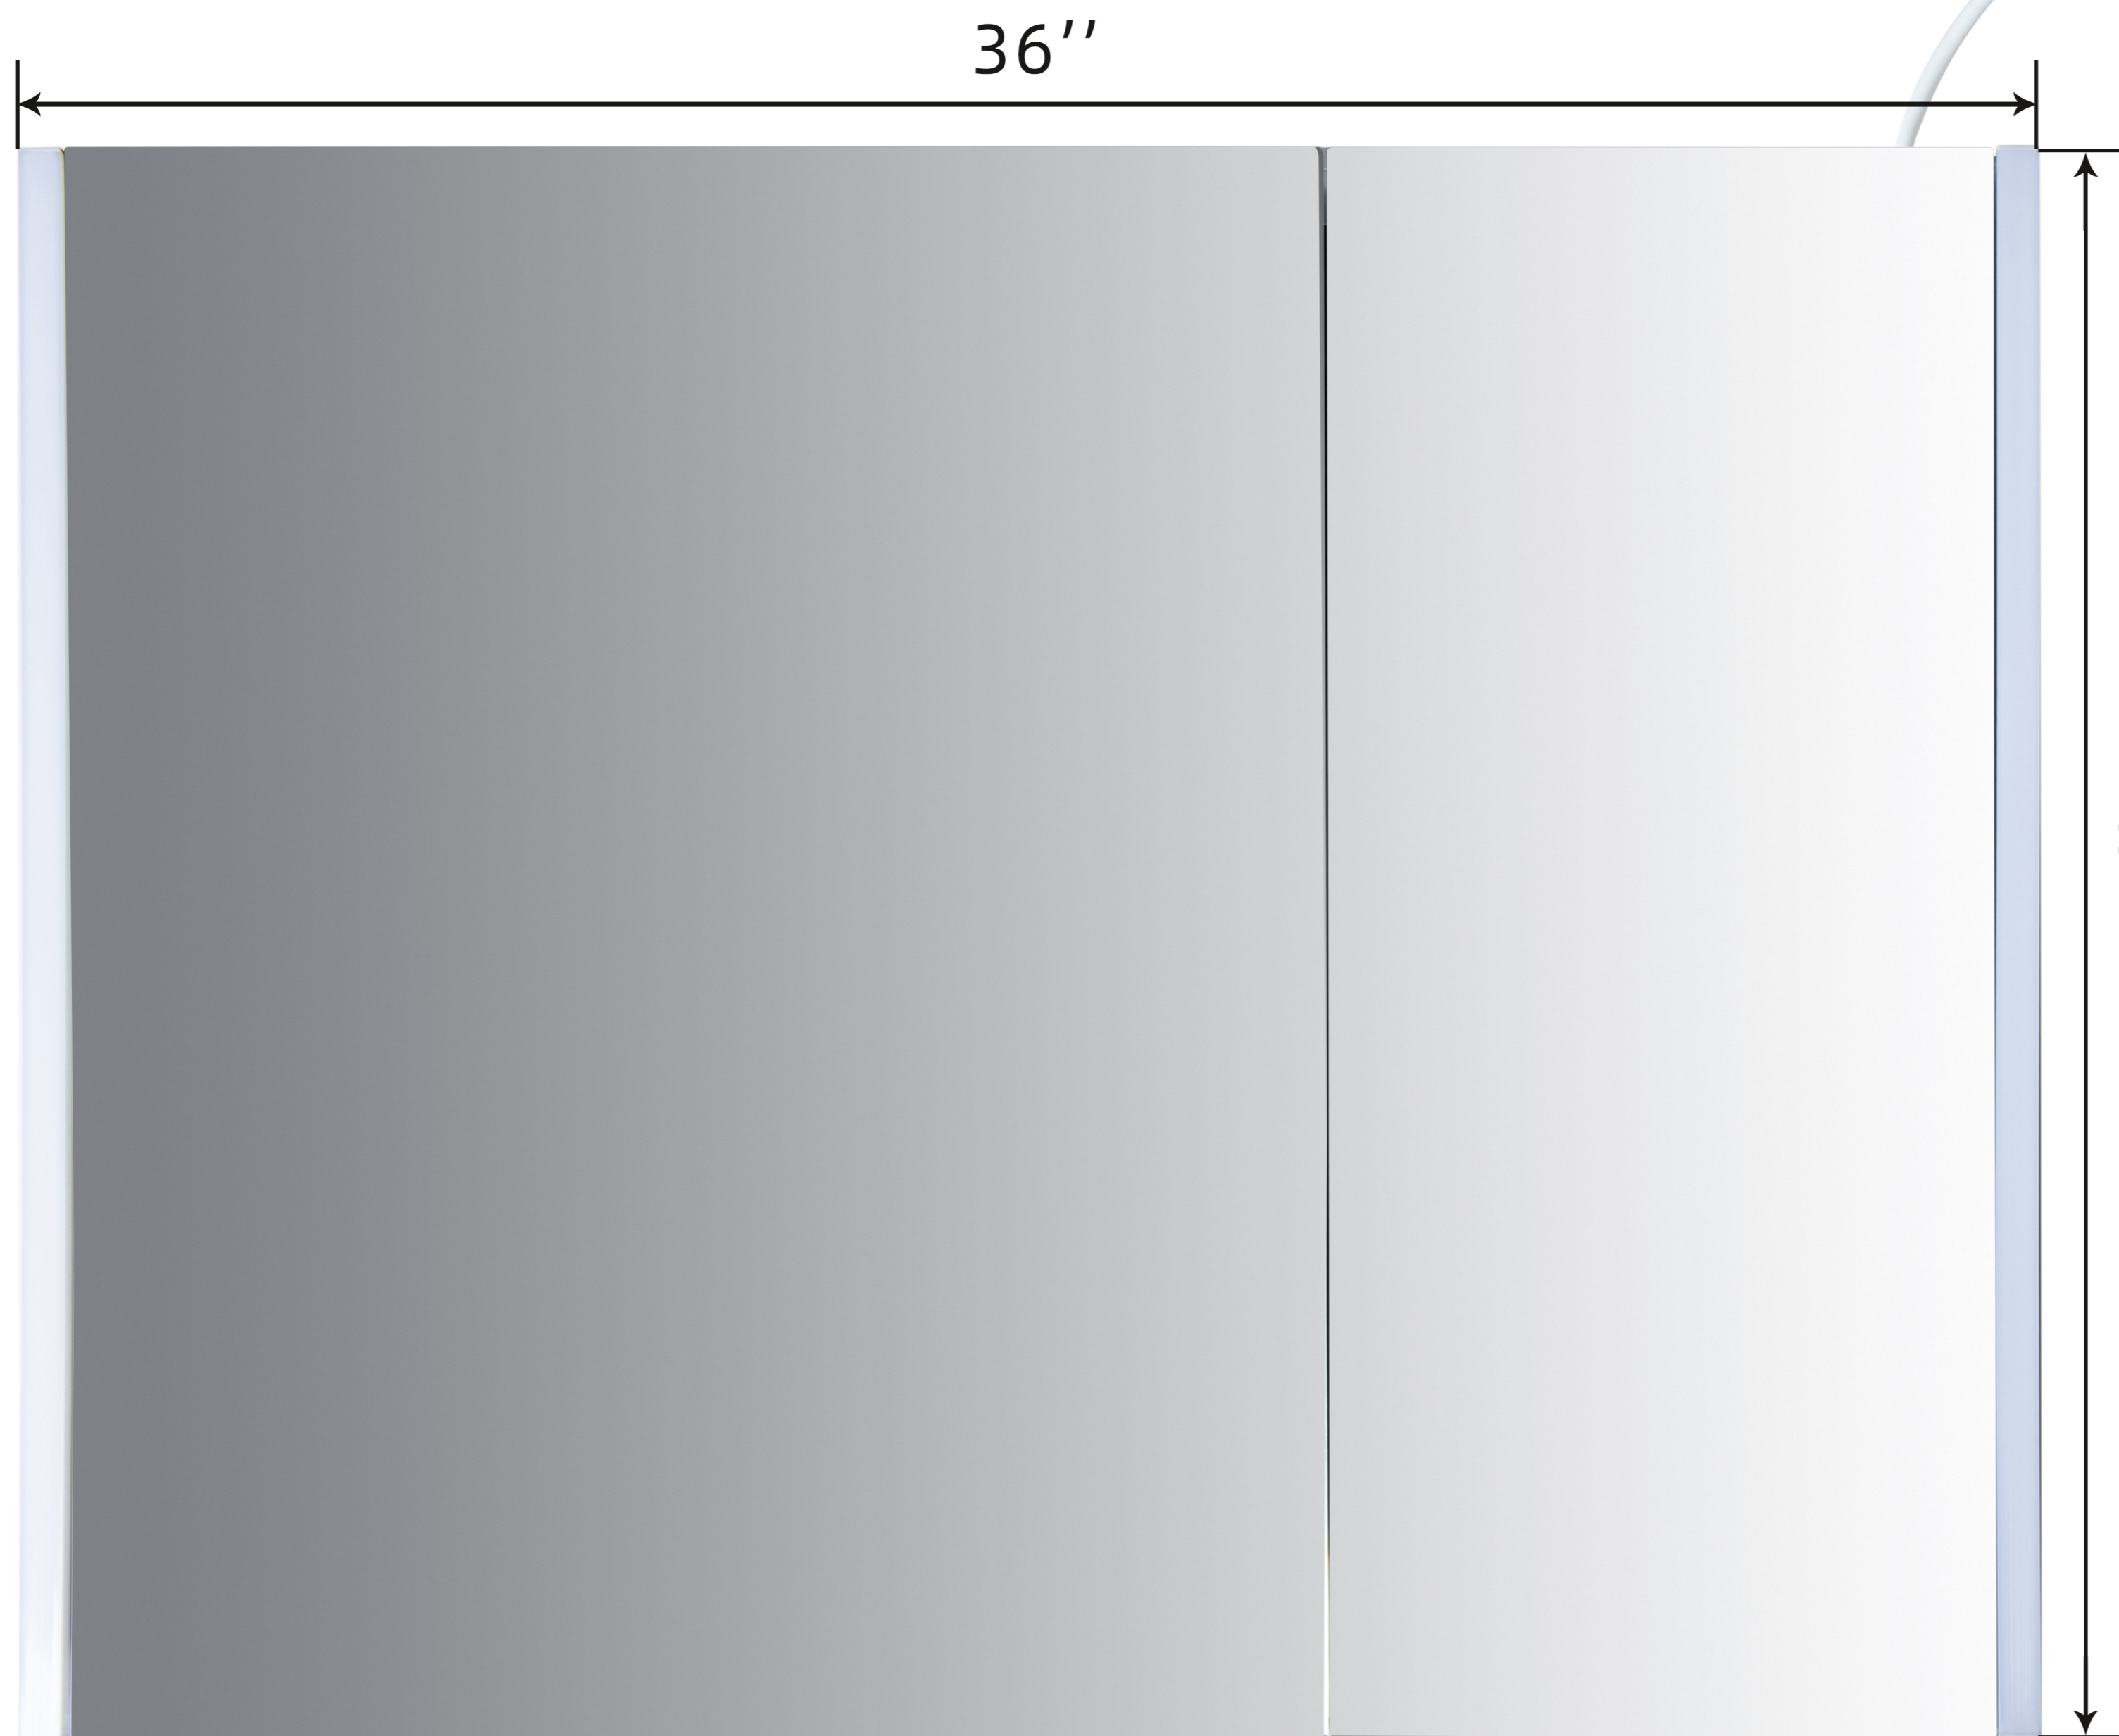

# Accessories List

MCL3630(36 inches)

User Guide

Shelf Clip\*12

Glass Shelf(right)\*2  
(11.18''x4.33''x0.24'' )  
284\*110\*6mm

Glass Shelf(left)\*2  
(22.2''x4.33''x0.24'' )  
564.4\*110\*6mm

Mounting Bracket\*2

Mounting Bar\*1

Screw\*5

Wall Anchor\*5

Detachable UVC toothbrush sanitizing storage