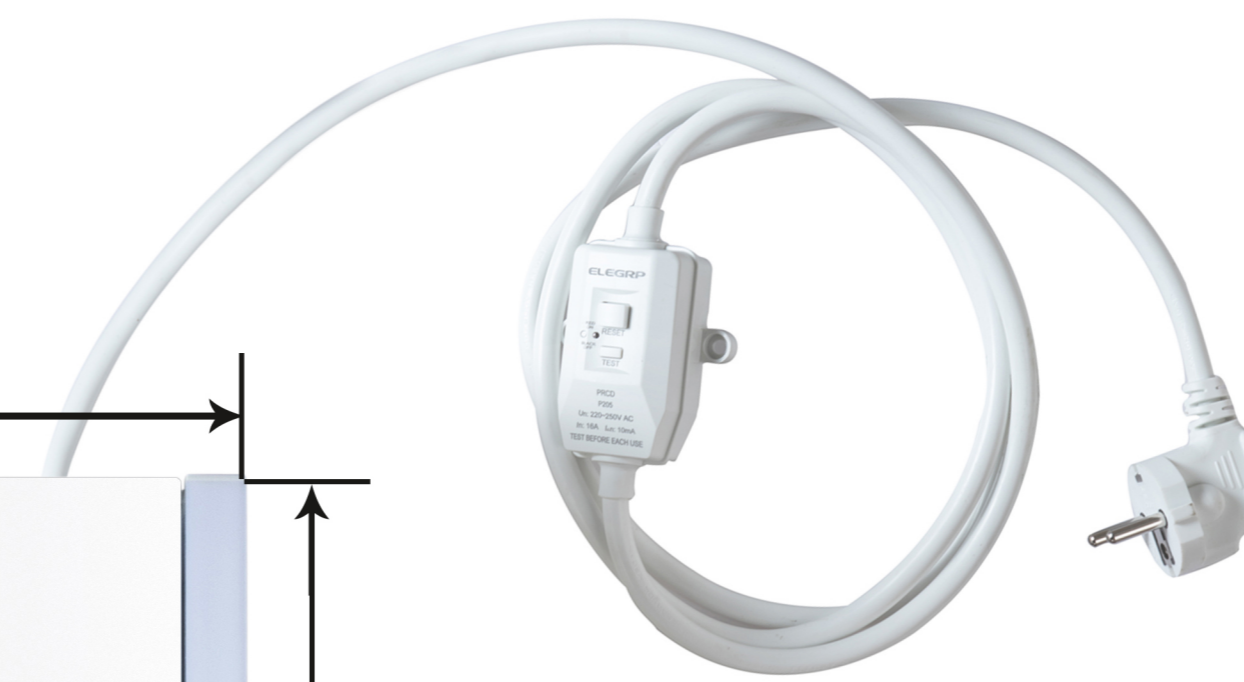

# Accessories List

MCL3630(36 inches)

User Guide

Shelf Clip\*12

Glass Shelf(right)\*2  
(11.18''x4.33''x0.24'' )  
284\*110\*6mm

Glass Shelf(left)\*2  
(22.2''x4.33''x0.24'' )  
564.4\*110\*6mm

Mounting Bracket\*2

Mounting Bar\*1

Screw\*5

Wall Anchor\*5

Detachable UVC toothbrush sanitizing storage