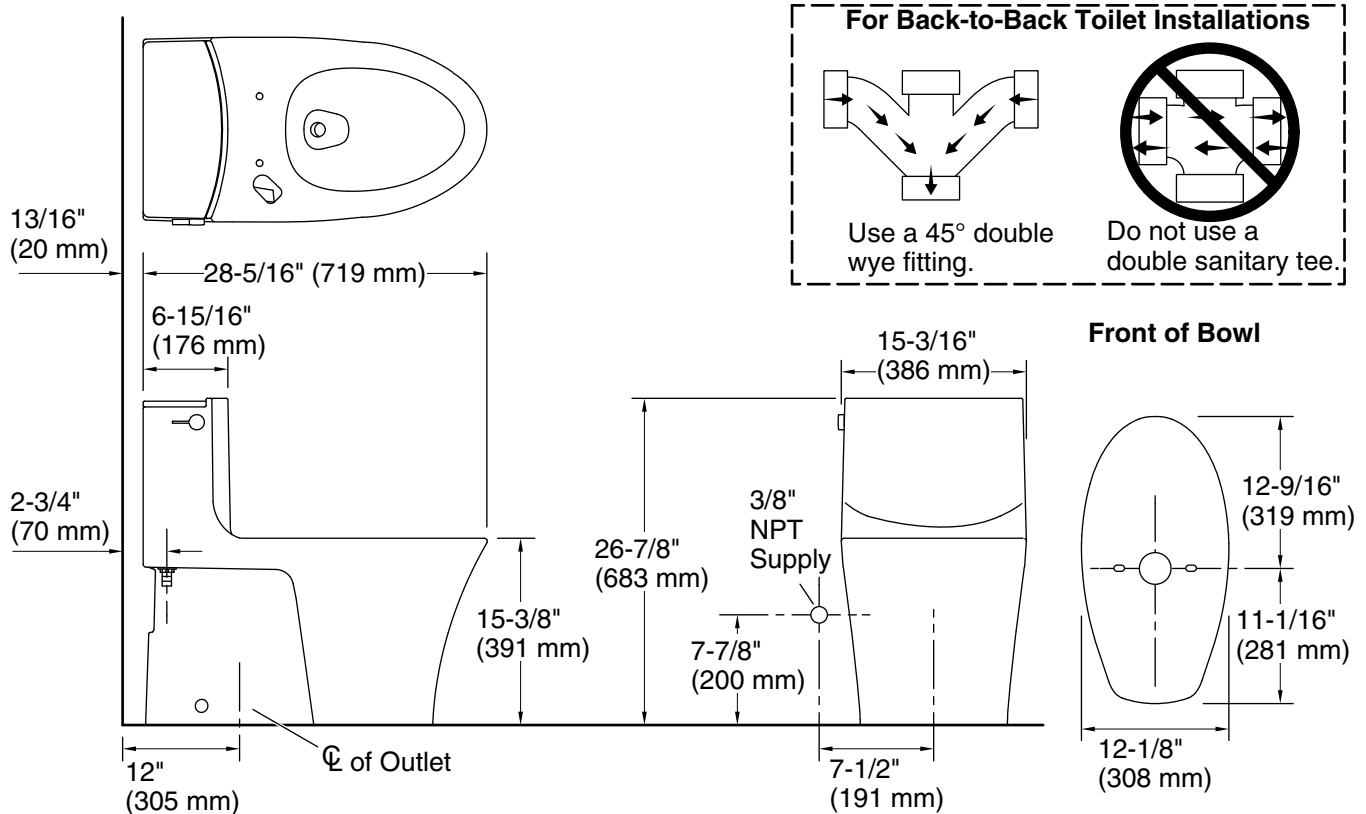

KOHLER®

Veil® One-piece elongated dual-flush toilet K-1381-HC

Features

- One-piece toilets integrate the tank and bowl into a seamless, easy-to-clean design.
- Elongated bowl offers added room and comfort.
- Dual flush offers a choice of 0.8 or 1.28 gallons per flush (gpf).
- Left-hand Polished Chrome trip lever.
- 2-1/8" (54 mm) fully glazed trapway.
- Skirted trapway simplifies cleaning.
- Hidden cord design conceals cleansing seat cords.
- Coordinates with other products in the Veil collection.
- Vitreous china.

Installation

- Standard 12" (305 mm) rough-in.

Required Products/Accessories

K-27142-CR C³®-430 nightlight heated elongated cleansing toilet seat

or

K-26132-CSP C³®-420 Heated elongated cleansing toilet seat

THE BOLD LOOK
OF **KOHLER**®

Technical Information

All product dimensions are nominal.

Waste Outlet:	Floor
Bowl shape:	Compact elongated
Flush type:	Siphon jet
Trap passageway:	2" (51 mm)
Water Consumption	
Full:	1.28 gpf (4.8 lpf)
Reduced:	0.8 gpf (3 lpf)
Water surface size:	9" x 7-1/2" (229 mm x 191 mm)
Rim to water surface:	5-3/8" (137 mm)
Rough-in:	12" (305 mm)
Template:	Footprint, 1262234-7, not required, included