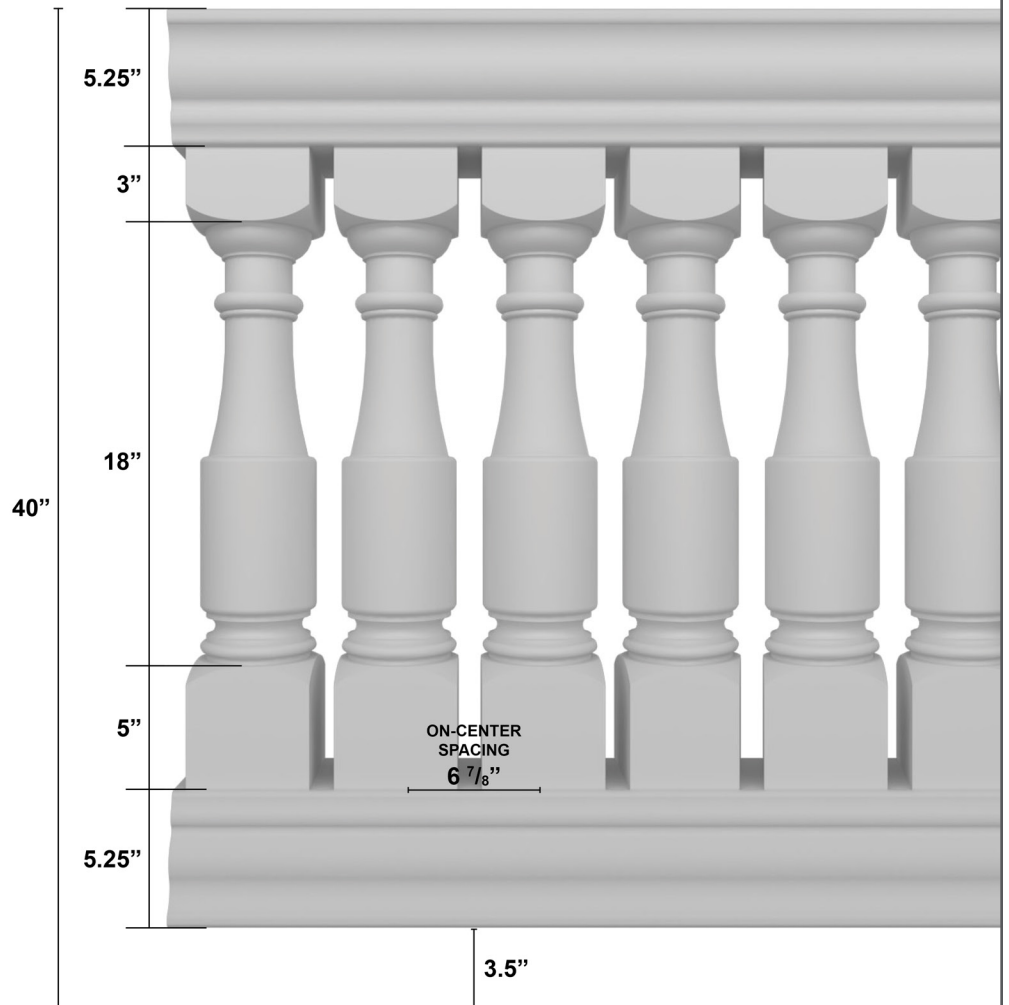

BALUSTRADE RAILING KIT

HAMILTON

STYLE

STYLE D

PORCH/PATIO GROUND