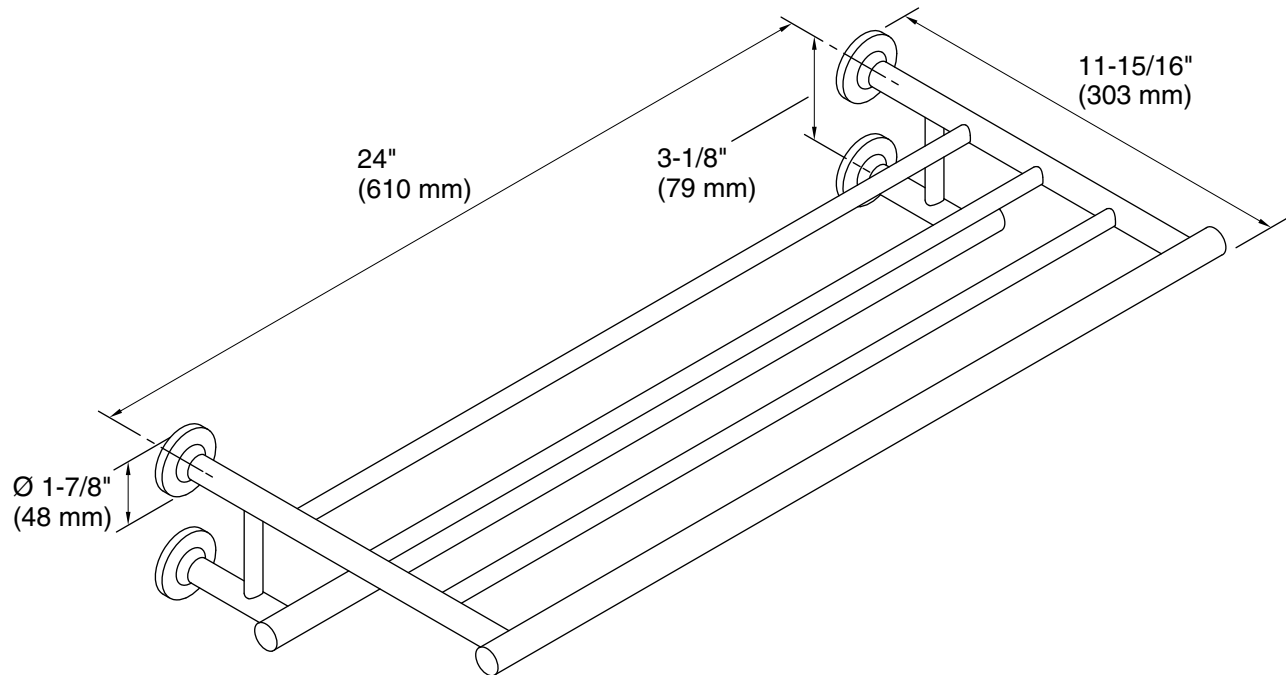

Technical Information

All product dimensions are nominal.

Material: Metal

Notes

Install this product according to the installation guide.

CAUTION: Risk of personal injury. Do not install these products in any area where they are likely to be used inadvertently as a grab bar or support bar. These products are not designed or intended for use as a grab bar or support bar.