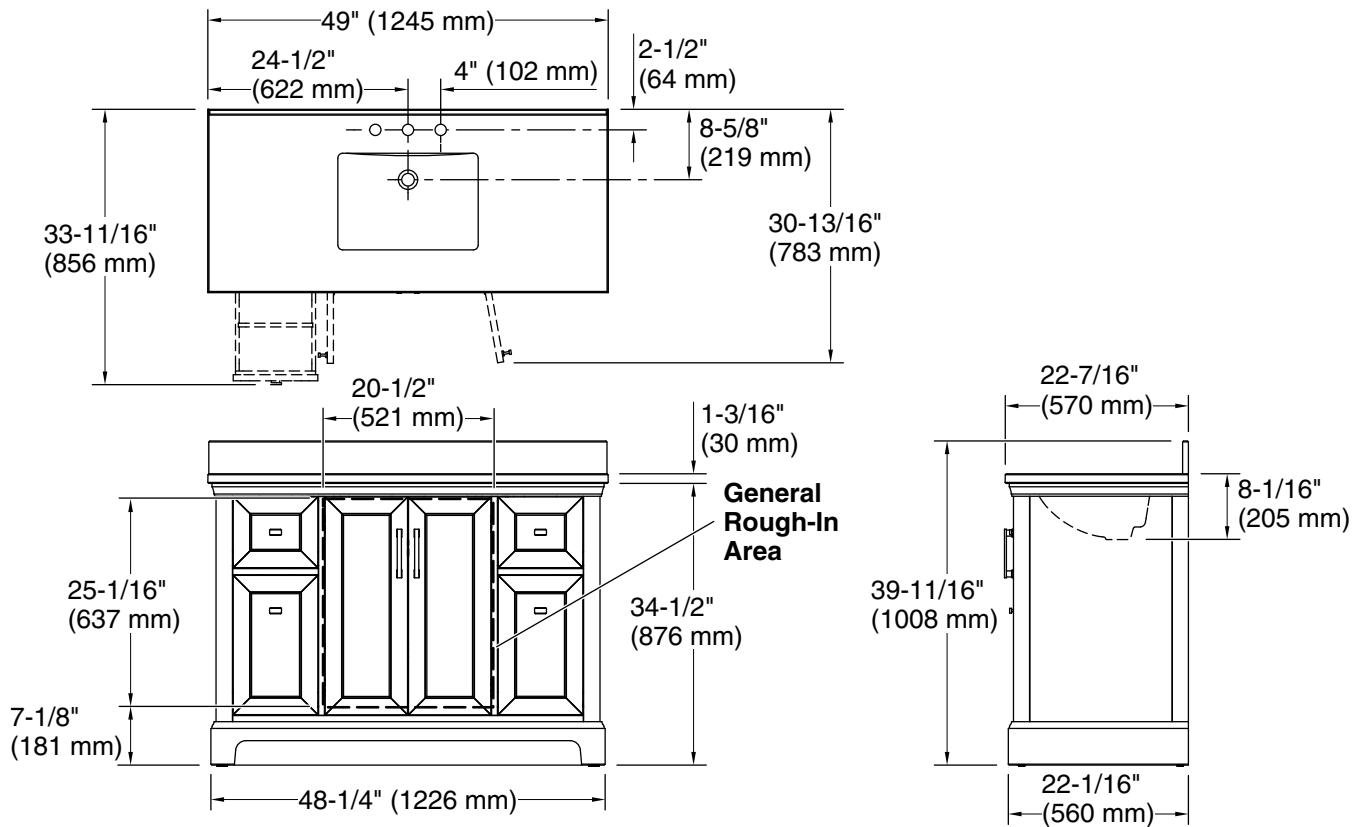

Features

- Set includes cabinet, precut quartz vanity top, backsplash, sink, cabinet hardware
- Four full-extension 17" (432 mm) drawers with soft-close side-mount slides
- Three-way adjustable slow-close door hinges for easy cabinet access
- 20" (508 mm) cabinet interior provides ample storage space
- Finish-matched cabinet interior offers generous clearance for plumbing
- Vanity top has 8" (203 mm) widespread faucet holes; requires deck-mount faucet (sold separately)
- Vibrant® Brushed Nickel hardware included on White vanities, Vibrant Brushed Moderne Brass hardware on Ferrous Grey and Tidal Blue vanities, and Matte Black hardware on Light Oak vanities

Technical Information

All product dimensions are nominal.

Notes

Install this product according to the installation instructions.

Select the type of fastener based upon the wall material. Two 250 lb (113.4 kg) minimum load bearing fasteners are recommended.