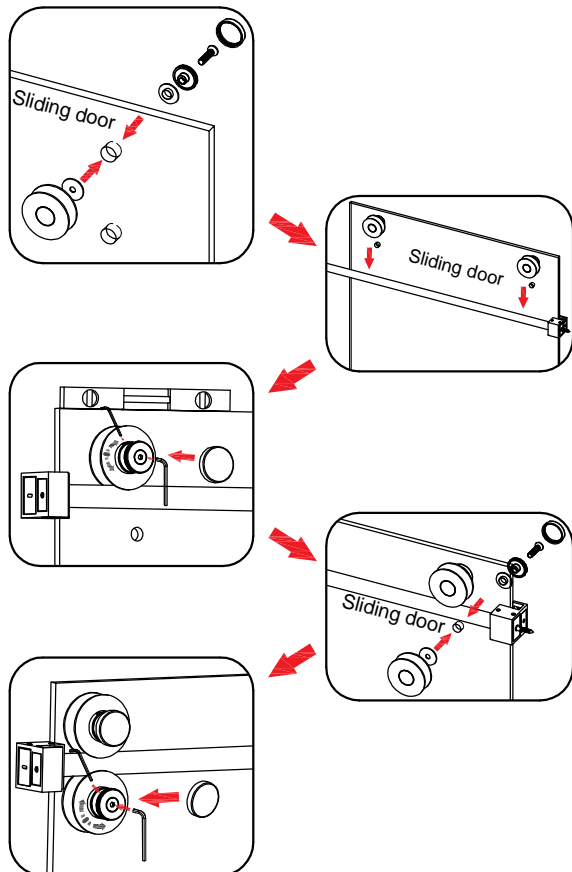

- If your shower door is to be installed over ceramic tiles, the tiles should lay completely under the wall jamb.
- Silicone should be used to seal the gap where the ceramic tiles meet the fixed panel.

# Detailed Diagram of Shower Enclosure Components

NO.	Name	Picture	Qty	NO.	Name	Picture	Qty
1	8mm Wall Plug		3	9	Guide Block		1
2	Screw ST5x40		3	10	Fixed Panel Seal		1
3	Glass Fastener		2	11	Anti-splash threshold		1
4	Guide Rail		1	12	Sliding Door		1
5	Roller		4	13	Handle		1
6	Wall Bracket		2	14	Door Seal		2
7	Wall Mount Bracket		1	15	Anti Collision Block		2
8	Fixed Panel		1				

①

②

5

C

6

D

7

8