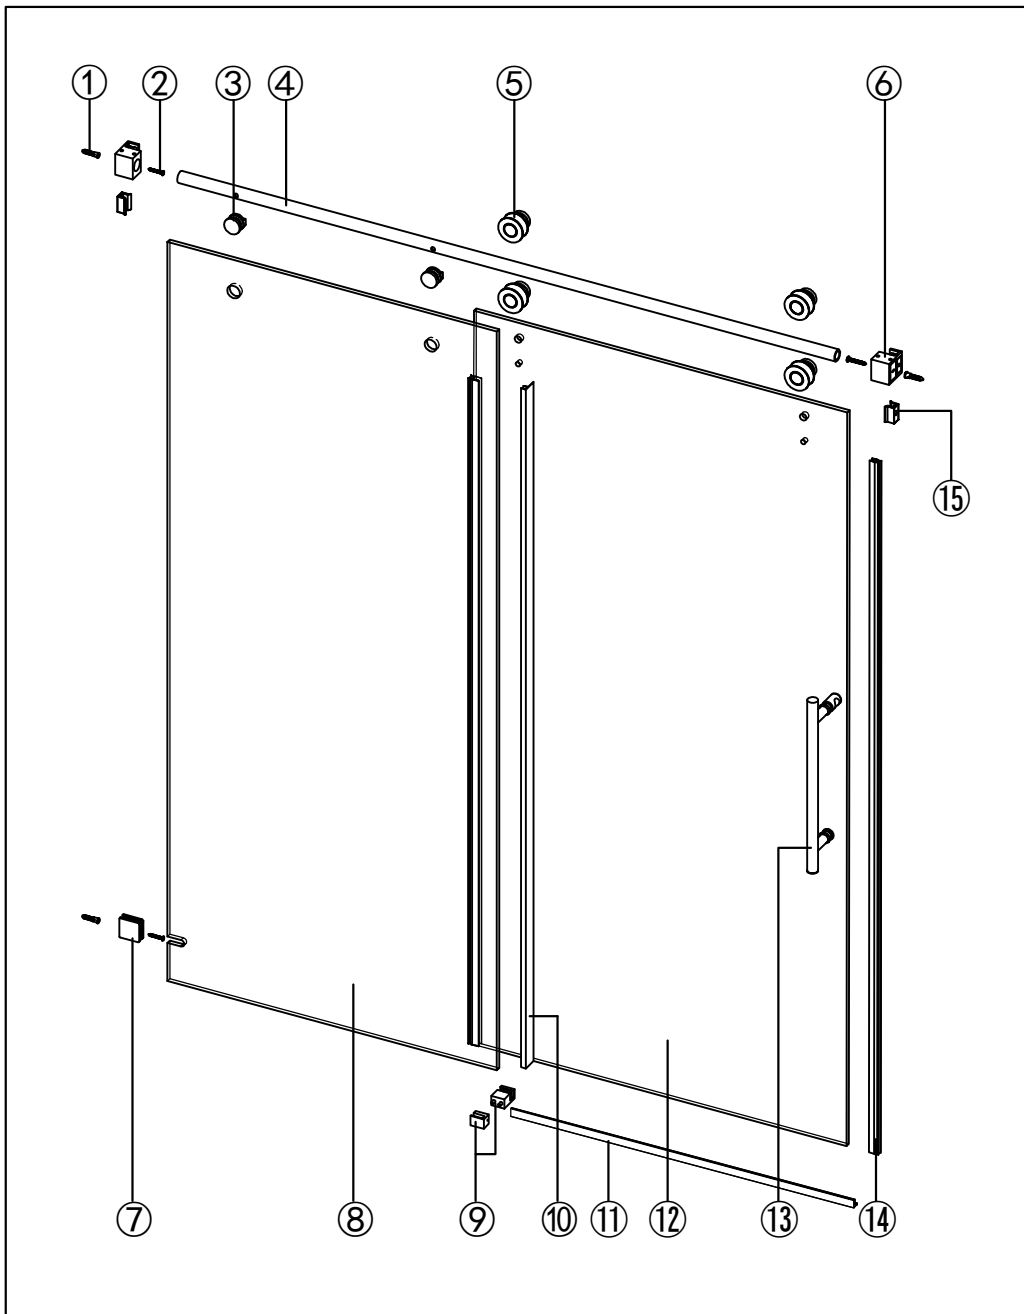

- If your shower door is to be installed over ceramic tiles, the tiles should lay completely under the wall jamb.
- Silicone should be used to seal the gap where the ceramic tiles meet the fixed panel.

# Detailed Diagram of Shower Enclosure Components

NO.	Name	Picture	Qty	NO.	Name	Picture	Qty
1	8mm Wall Plug		3	9	Guide Block		1
2	Screw ST5x40		3	10	Fixed Panel Seal		1
3	Glass Fastener		2	11	Anti-splash threshold		1
4	Guide Rail		1	12	Sliding Door		1
5	Roller		4	13	Handle		1
6	Wall Bracket		2	14	Door Seal		2
7	Wall Mount Bracket		1	15	Anti Collision Block		2
8	Fixed Panel		1				