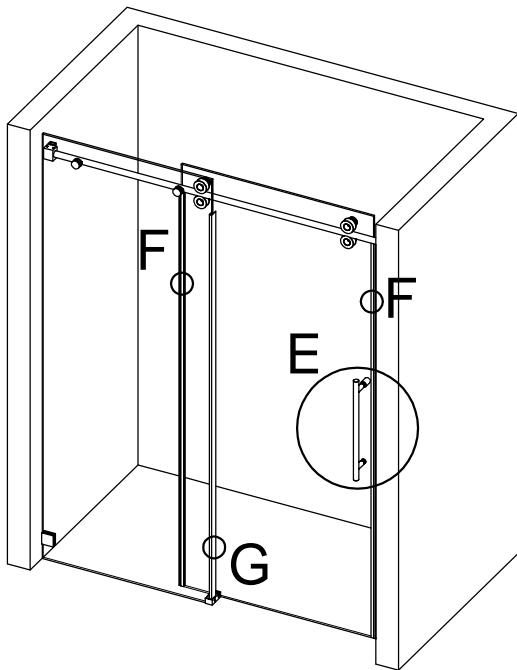

# Detailed Diagram of Shower Enclosure Components

NO.	Name	Picture	Qty	NO.	Name	Picture	Qty
1	8mm Wall Plug		3	9	Guide Block		1
2	Screw ST5x40		3	10	Fixed Panel Seal		1
3	Glass Fastener		2	11	Anti-splash threshold		1
4	Guide Rail		1	12	Sliding Door		1
5	Roller		4	13	Handle		1
6	Wall Bracket		2	14	Door Seal		2
7	Wall Mount Bracket		1	15	Anti Collision Block		2
8	Fixed Panel		1				

①

②

5

C

6

D

7

8