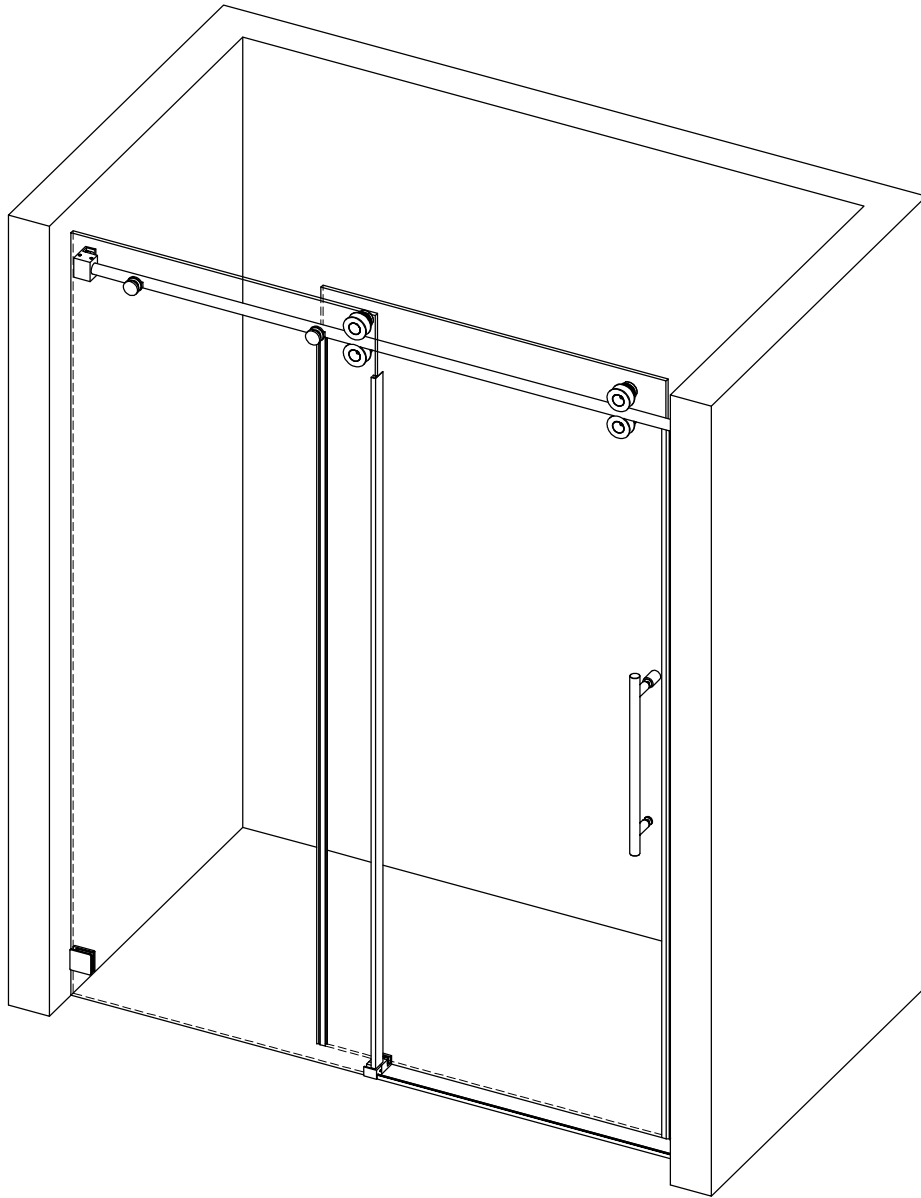

INSTRUCTION MANUAL

Customer Service:
470-926-8618
321-946-6293
yinvaniservice@outlook.com

2 PEOPLE REQUIRED