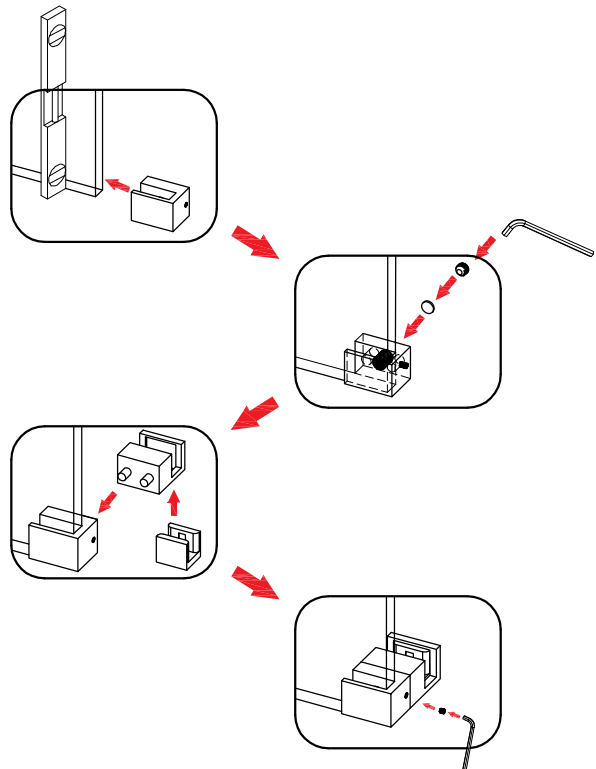

- If your shower door is to be installed over ceramic tiles, the tiles should lay completely under the wall jamb.
- Silicone should be used to seal the gap where the ceramic tiles meet the fixed panel.

# Detailed Diagram of Shower Enclosure Components

NO.	Name	Picture	Qty	NO.	Name	Picture	Qty
1	8mm Wall Plug		3	9	Guide Block		1
2	Screw ST5x40		3	10	Fixed Panel Seal		1
3	Glass Fastener		2	11	Anti-splash threshold		1
4	Guide Rail		1	12	Sliding Door		1
5	Roller		4	13	Handle		1
6	Wall Bracket		2	14	Door Seal		2
7	Wall Mount Bracket		1	15	Anti Collision Block		2
8	Fixed Panel		1				

①

②

5

C

6

D

7

8