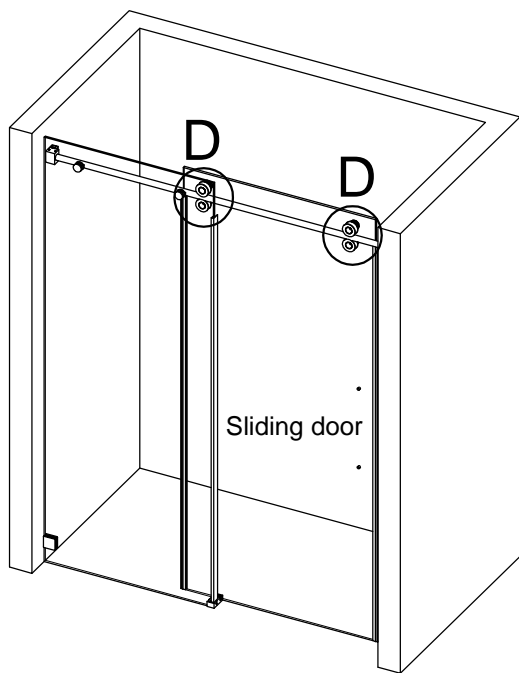

# Detailed Diagram of Shower Enclosure Components

NO.	Name	Picture	Qty	NO.	Name	Picture	Qty
1	8mm Wall Plug		3	9	Guide Block		1
2	Screw ST5x40		3	10	Fixed Panel Seal		1
3	Glass Fastener		2	11	Anti-splash threshold		1
4	Guide Rail		1	12	Sliding Door		1
5	Roller		4	13	Handle		1
6	Wall Bracket		2	14	Door Seal		2
7	Wall Mount Bracket		1	15	Anti Collision Block		2
8	Fixed Panel		1				

①

②

5

C

6

D

7

8