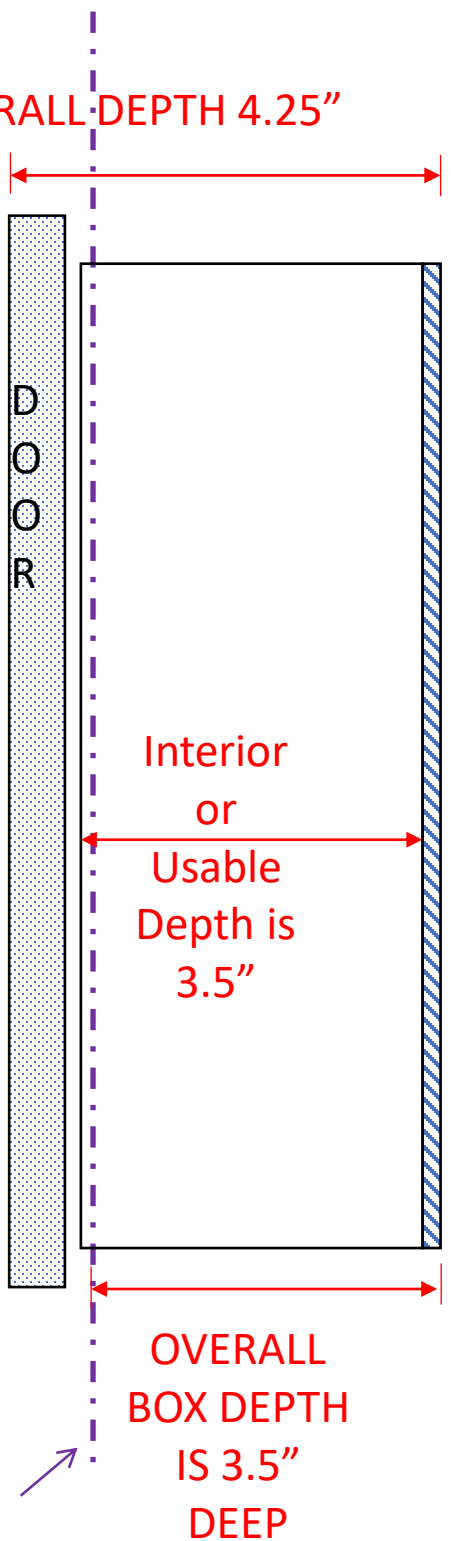

WG Wood Products

SPECIFICATION SHEET

Fieldstone® FR Series Frameless
Recessed in the wall Cabinet

Side View of Recessed Cabinet

3.5" deep Fieldstone Series Frameless models (4.25" overall depth)

These models have a door which is $\frac{3}{4}$ " larger all the way around than the cabinet box itself so the entire cabinet box and trim surround is covered when the door is closed.

These models must be screwed to the studs on both sides of the wall opening.

Drywall surface

OVERALL DEPTH 4.25"

Frameless recessed cabinets have a thin plastic trim surround which covers the rough edge of the drywall when inserted into the opening.

Back of wall opening