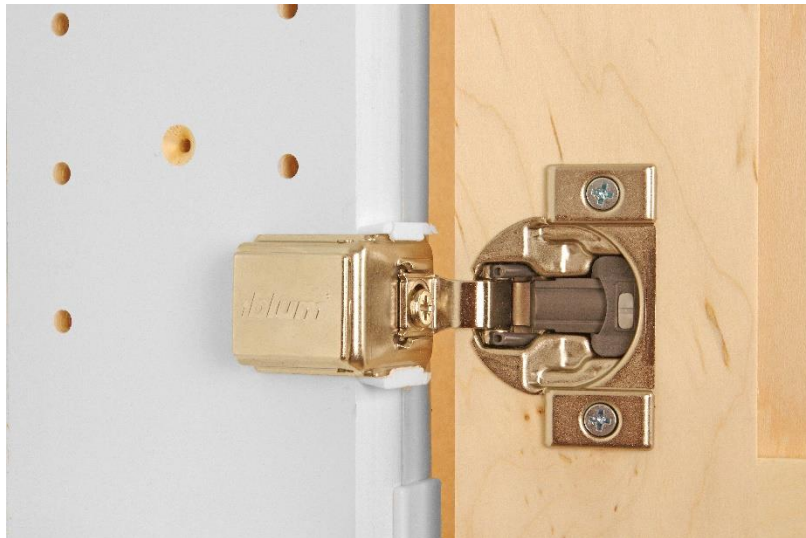

### **Features:**

- ✓ Solid wood construction – screwed together to last a lifetime, especially in a humid bathroom environment!
- ✓ Handcrafted right here in the USA, in sunny Sarasota, Florida!
- ✓ Fully adjustable glass shelves
- ✓ Solid pine box is already finished with white enamel inside regardless of which door finish or model you choose
- ✓ Solid Maple mitered Shaker style panel door
- ✓ Concealed hinges with soft close feature built in
- ✓ Easy installation – simply screws to the studs on each side of the opening using included screws. Four mounting screws for super secure mounting
- ✓ Our unique, patented design of shelf supports keeps the shelf in place. Because the shelves slide in through the front, the shelves can't fall off and can't move, but you can still adjust them anytime you want.
- ✓ Various finish choices for the door – Unfinished stain grade, Primed and ready to paint, or may be finished for you in one of our colors!
- ✓ Door is reversible – we don't drill for the knob, so you could mount the door on either side as desired.
- ✓ Only requires two screws to mount the door!
- ✓ Door only projects about 1" from the wall when closed.
- ✓ Changeable / Upgradeable anytime with over 30 different door styles available.

## SPECIFICATION SHEET

Fieldstone® FRA Series Frameless  
Recessed in the wall Cabinet

Solid Maple  
Shaker Style door can  
open either direction

Cabinet box with adjustable glass shelves inside  
is already finished in white enamel regardless of  
model chosen.

Concealed hinges with soft close built-in

Glass shelves slide into  
our own design of shelf  
supports assuring the  
shelves won't fall off or  
rock.

# SPECIFICATION SHEET

Fieldstone® FR Series Frameless  
Recessed in the wall Cabinet

Thin plastic trim surround covers the edges of your rough opening once it's installed in the wall. (1/2" of coverage all the way around) The door covers the entire trim surround when closed.