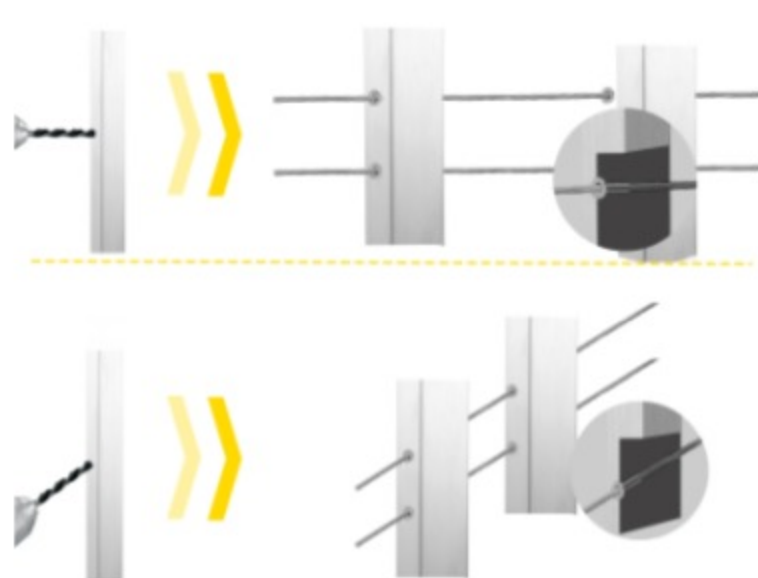

### Cable Railing Post

The 42" cable handrail post in height is made of durable stainless steel and coated with powder. 0-300 degrees adjustable cast bracket is designed to fit both your interior & exterior cable railing systems. Free hole DIY enable leveled holes and inclined holes are both available.

### 42" CABLE RAIL POST

### 42" Cable Railing Post

Cable railing posts can weigh up to 300lbs load capacity. It is suitable for up/down a stair, especially for children, the elderly, and people who have difficulty climbing stairs is an indispensable help.

### Design it Yourself

Free hole post is more practical and secure. It enables you to DIY a cable railing system easily because the distance from hole to hole can be DIY to match your different needs.