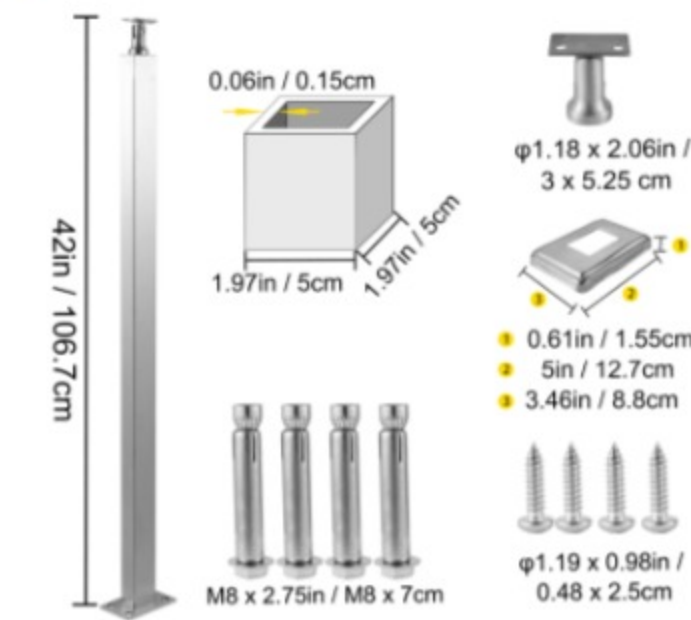

ACCESSORIES FOR ITEM

Easy & Quick Assembly

Cast bracket, lag screws, expansion bolts, foot cover, are enough provided, allowing the cable deck railing post to be installed quickly and easily.

Specifications

- Model: VV-106.7x5x5-LGZWKSLIVER
- Material: Stainless Steel+Powder Coated
- Item Size: 42 x 1.97 x 1.97"/106.7 x 5 x 5 cm
- Base Size: 5 x 3.46 x 0.61"/127 x 88 x 15.5 mm
- Connect Methods: Concrete/Wood
- Thickness: 0.06"/1.5 mm
- Color: Silver
- Item Weight: 2.0 kg/4.4 lbs