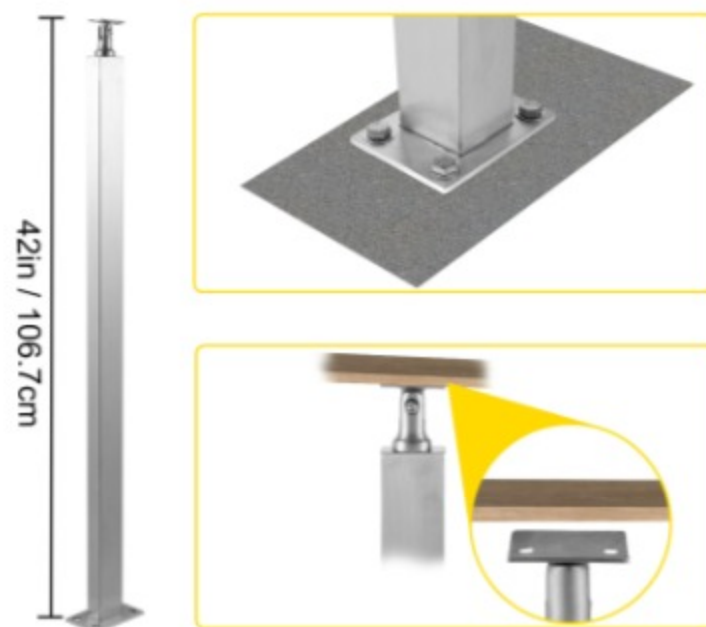

42" CABLE RAIL POST

42" Cable Railing Post

Cable railing posts can weigh up to 300lbs load capacity. It is suitable for up/down a stair, especially for children, the elderly, and people who have difficulty climbing stairs is an indispensable help.