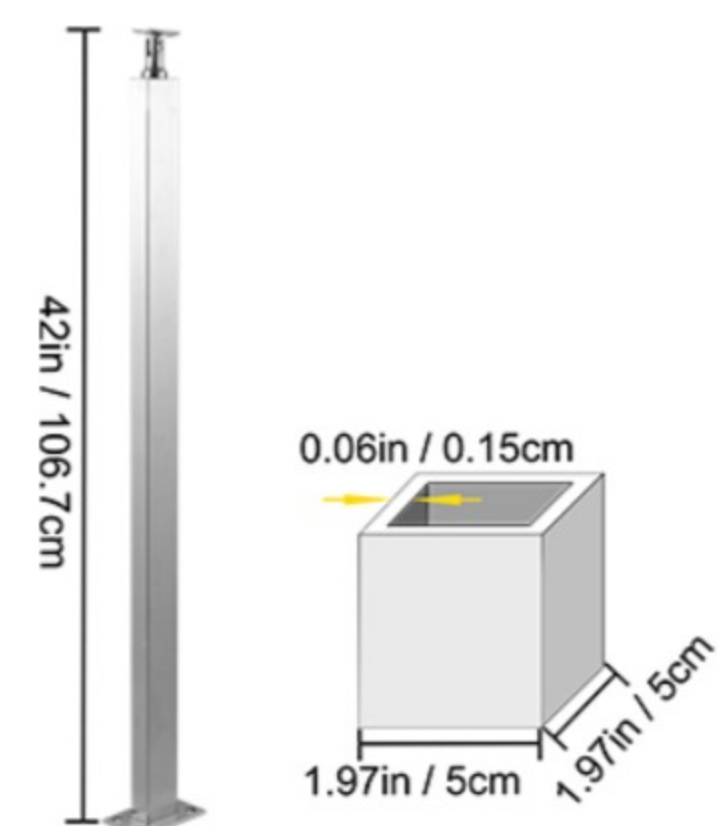

VEVOR®

CABLE RAILING POST

42 x 1.97 x 1.97" / 106.7 x 5 x 5cm

Stainless Steel

For Indoor

Outdoor Use

Cable Railing Post

The 42" cable handrail post in height is made of durable stainless steel and coated with powder. 0-300 degrees adjustable cast bracket is designed to fit both your interior & exterior cable railing systems. Free hole DIY enable leveled holes and inclined holes are both available.

- Compatible Railing Post
- Brushed Finish Surface
- Rotating Cast Bracket
- Free Drilled Hole Design

VEVOR®

Tough Equipment & Tools, Pay Less

VEVOR is a leading brand that specializes in equipment and tools. Along with thousands of motivated employees, VEVOR is dedicated to providing our customers with tough equipment & tools at incredibly low prices. Today, VEVOR has occupied markets of more than 200 countries with 10 million plus global members.

Why Choose VEVOR?

- Premium Tough Quality
- Incredibly Low Prices
- Fast & Secure Delivery
- 30-Day Free Returns
- 24/7 Attentive Service

42" CABLE RAIL POST

42" Cable Railing Post

Cable railing posts can weigh up to 300lbs load capacity. It is suitable for up/down a stair, especially for children, the elderly, and people who have difficulty climbing stairs is an indispensable help.

DIY FOR MULTI-MOUNT HOLE

Drill Holes According to Your Different Needs

Design it Yourself

Free hole post is more practical and secure. It enables you to DIY a cable railing system easily because the distance from hole to hole can be DIY to match your different needs.

DURABLE STAINLESS STEEL

Brushed Finishing Keeps Long-term Service

Brushed Finishing