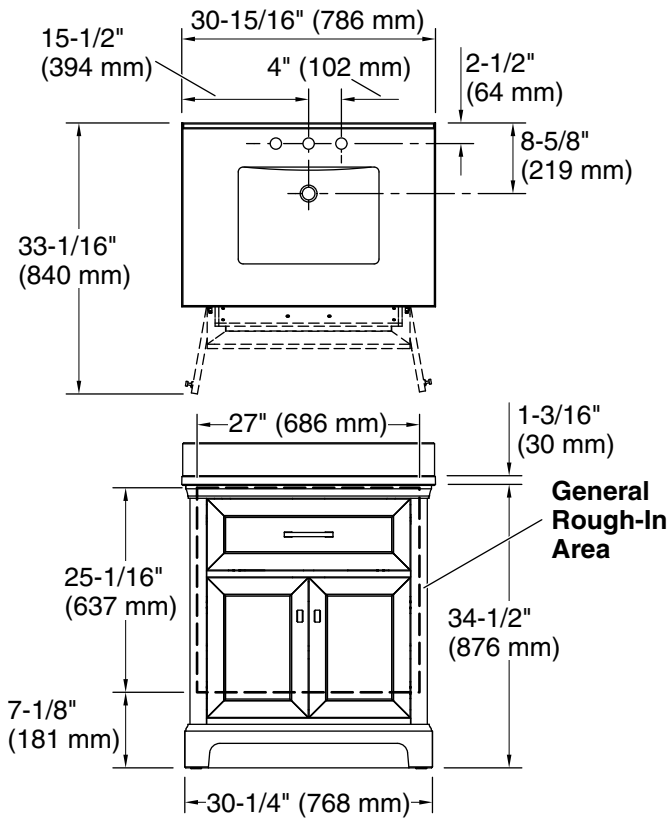

Features

- Set includes cabinet, precut quartz vanity top, backsplash, sink, cabinet hardware
- Convenient tilt-down drawer for storing smaller, frequently-used items
- Three-way adjustable slow-close door hinges for easy cabinet access
- 20" (508 mm) cabinet interior provides ample storage space
- Finish-matched cabinet interior offers generous clearance for plumbing
- Vanity top has 8" (203 mm) widespread faucet holes; requires deck-mount faucet (sold separately)
- Vibrant® Brushed Nickel hardware included on White vanities, Vibrant Brushed Moderne Brass hardware on Ferrous Grey and Tidal Blue vanities, and Matte Black hardware on Light Oak vanities

Technical Information

All product dimensions are nominal.

Notes

Install this product according to the installation instructions.

Select the type of fastener based upon the wall material. Two 250 lb (113.4 kg) minimum load bearing fasteners are recommended.