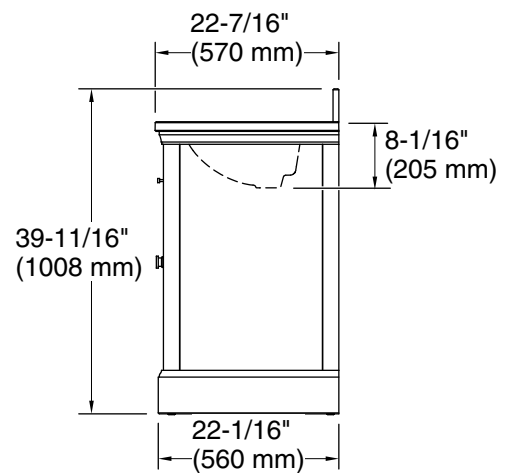

Features

- Set includes cabinet, precut quartz vanity top, backsplash, sink, cabinet hardware
- Convenient tilt-down drawer for storing smaller, frequently-used items
- Three-way adjustable slow-close door hinges for easy cabinet access
- 20" (508 mm) cabinet interior provides ample storage space
- Finish-matched cabinet interior offers generous clearance for plumbing
- Vanity top has 8" (203 mm) widespread faucet holes; requires deck-mount faucet (sold separately)
- Vibrant® Brushed Nickel hardware included on White vanities, Vibrant Brushed Moderne Brass hardware on Ferrous Grey and Tidal Blue vanities, and Matte Black hardware on Light Oak vanities

Technical Information

All product dimensions are nominal.

Notes

Install this product according to the installation instructions.

Select the type of fastener based upon the wall material. Two 250 lb (113.4 kg) minimum load bearing fasteners are recommended.