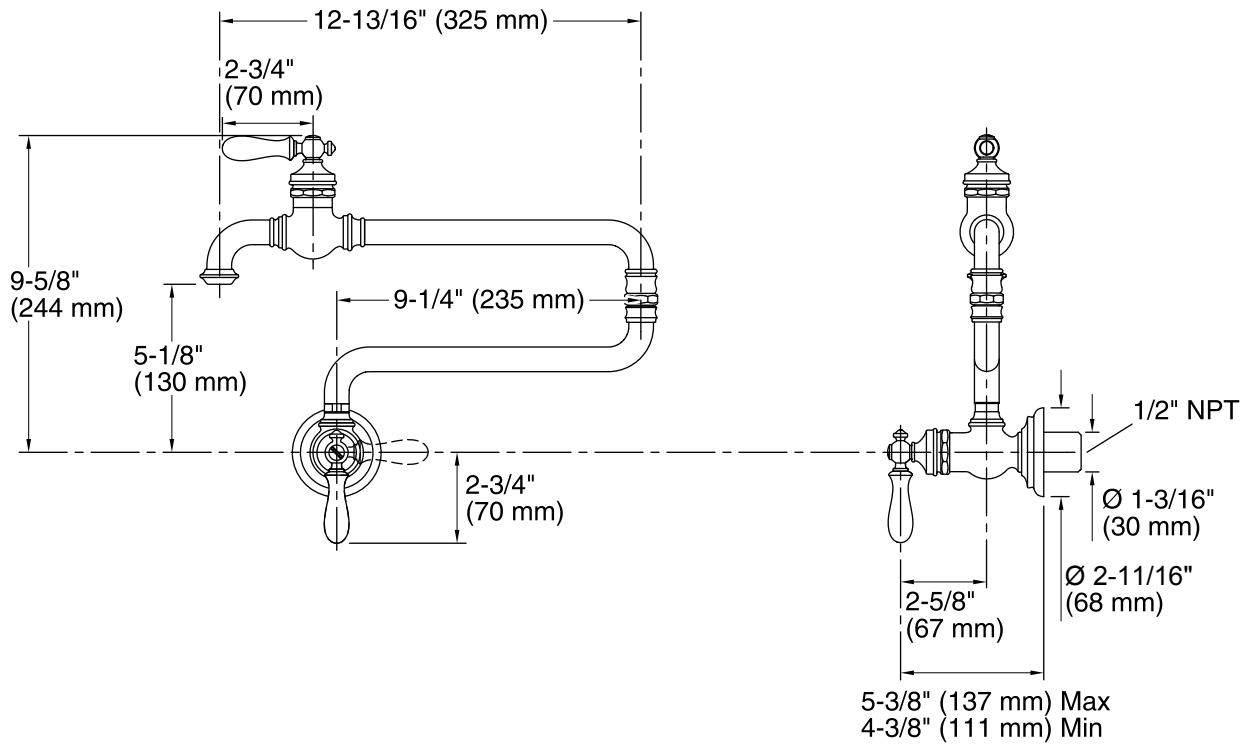

Features

- Ceramic disc valves exceed industry longevity standards, ensuring durable performance for life.
- Articulating spout with 360-degree rotation offers superior clearance for filling pots on cooktops and ranges.
- Single lever handle with main lever shutoff.
- 3.2 gal/min (12.1 l/min) @ 60 psi (4.1 bar).
- Coordinates with other Artifacts kitchen products.

Color tiles intended for reference only.

Color	Code	Description
	CP	Polished Chrome
	SN	Vibrant® Polished Nickel
	VS	Vibrant® Stainless
	2BZ	Oil-Rubbed Bronze

Technical Information

All product dimensions are nominal.

Spout reach: 22" (559 mm)

Faucet:

Flow rate: 3.2 gal/min (12.1 l/min)

Pressure: 60 psi (4.1 bar)

Notes

Install this product according to the installation guide.