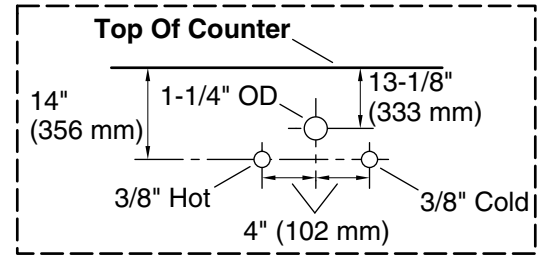

Features

- Two full-extension 12¾" (325 mm) drawers with soft-close side-mount slides.
- Three-way adjustable soft-close door hinges with 100° opening capability for easy cabinet access.
- 18" (457 mm) cabinet interior provides ample storage space.
- Finish-matched cabinet interior offers generous clearance for plumbing.
- Quartz vanity top adds beauty and long-lasting durability.
- Customize your storage with optional accessories such as floor liners, drawer organizers, and perfectly sized containers (sold separately).
- Coordinates with K-33550 upgraded hardware finishes, K-25816 quartz backsplash, and K-25819 quartz side splash (sold separately).

K-25819 4" x 18" quartz side splash

Codes/Standards

ASME A112.19.2/CSA B45.1
EPA TSCA Title VI
CARB P2

KOHLER® One-Year Limited Warranty

See website for detailed warranty information.

Waste Pipe Location Information

Technical Information

All product dimensions are nominal.

Notes

Install this product according to the installation instructions.