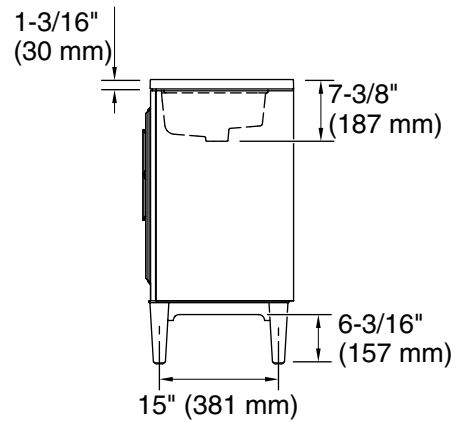

Features

- Two full-extension 12¾" (325 mm) drawers with soft-close side-mount slides.
- Three-way adjustable soft-close door hinges with 100° opening capability for easy cabinet access.
- 18" (457 mm) cabinet interior provides ample storage space.
- Finish-matched cabinet interior offers generous clearance for plumbing.
- Quartz vanity top adds beauty and long-lasting durability.
- Customize your storage with optional accessories such as floor liners, drawer organizers, and perfectly sized containers (sold separately).
- Coordinates with K-33550 upgraded hardware finishes, K-25816 quartz backsplash, and K-25819 quartz side splash (sold separately).

K-33585
K-33586
K-33587
K-33588
K-27933
K-25816 4" x 36" quartz backsplash
K-33548-ASB 70" x 24" linen tower
K-33549-ASB 28" x 24" wall cabinet
K-33550 5½" cabinet pull
K-27935

Optional Products/Accessories

K-25819 4" x 18" quartz side splash

Codes/Standards

ASME A112.19.2/CSA B45.1
EPA TSCA Title VI
CARB P2

KOHLER® One-Year Limited Warranty

See website for detailed warranty information.

Waste Pipe Location Information

Technical Information

All product dimensions are nominal.

Notes

Install this product according to the installation instructions.