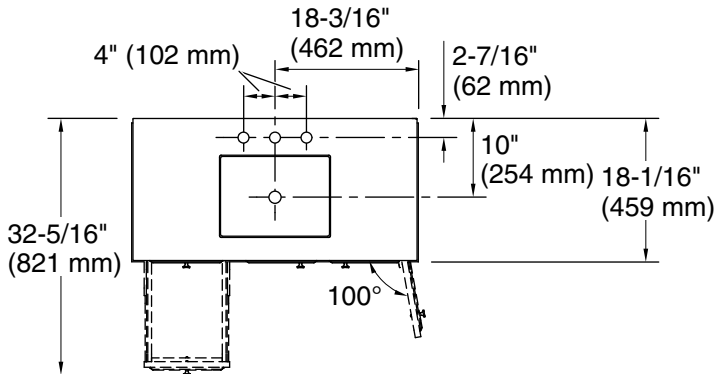

Features

- Two full-extension 12¾" (325 mm) drawers with soft-close side-mount slides.
- Three-way adjustable soft-close door hinges with 100° opening capability for easy cabinet access.
- 18" (457 mm) cabinet interior provides ample storage space.
- Finish-matched cabinet interior offers generous clearance for plumbing.
- Quartz vanity top adds beauty and long-lasting durability.
- Customize your storage with optional accessories such as floor liners, drawer organizers, and perfectly sized containers (sold separately).
- Coordinates with K-33550 upgraded hardware finishes, K-25816 quartz backsplash, and K-25819 quartz side splash (sold separately).

K-25819 4" x 18" quartz side splash

Codes/Standards

ASME A112.19.2/CSA B45.1
EPA TSCA Title VI
CARB P2

KOHLER® One-Year Limited Warranty

See website for detailed warranty information.

Waste Pipe Location Information

Technical Information

All product dimensions are nominal.

Notes

Install this product according to the installation instructions.