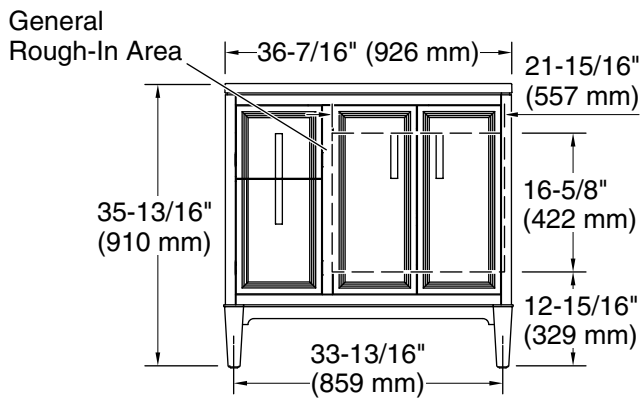

Features

- Two full-extension 12¾" (325 mm) drawers with soft-close side-mount slides.
- Three-way adjustable soft-close door hinges with 100° opening capability for easy cabinet access.
- 18" (457 mm) cabinet interior provides ample storage space.
- Finish-matched cabinet interior offers generous clearance for plumbing.
- Quartz vanity top adds beauty and long-lasting durability.
- Customize your storage with optional accessories such as floor liners, drawer organizers, and perfectly sized containers (sold separately).
- Coordinates with K-33550 upgraded hardware finishes, K-25816 quartz backsplash, and K-25819 quartz side splash (sold separately).

Technical Information

All product dimensions are nominal.

Notes

Install this product according to the installation instructions.