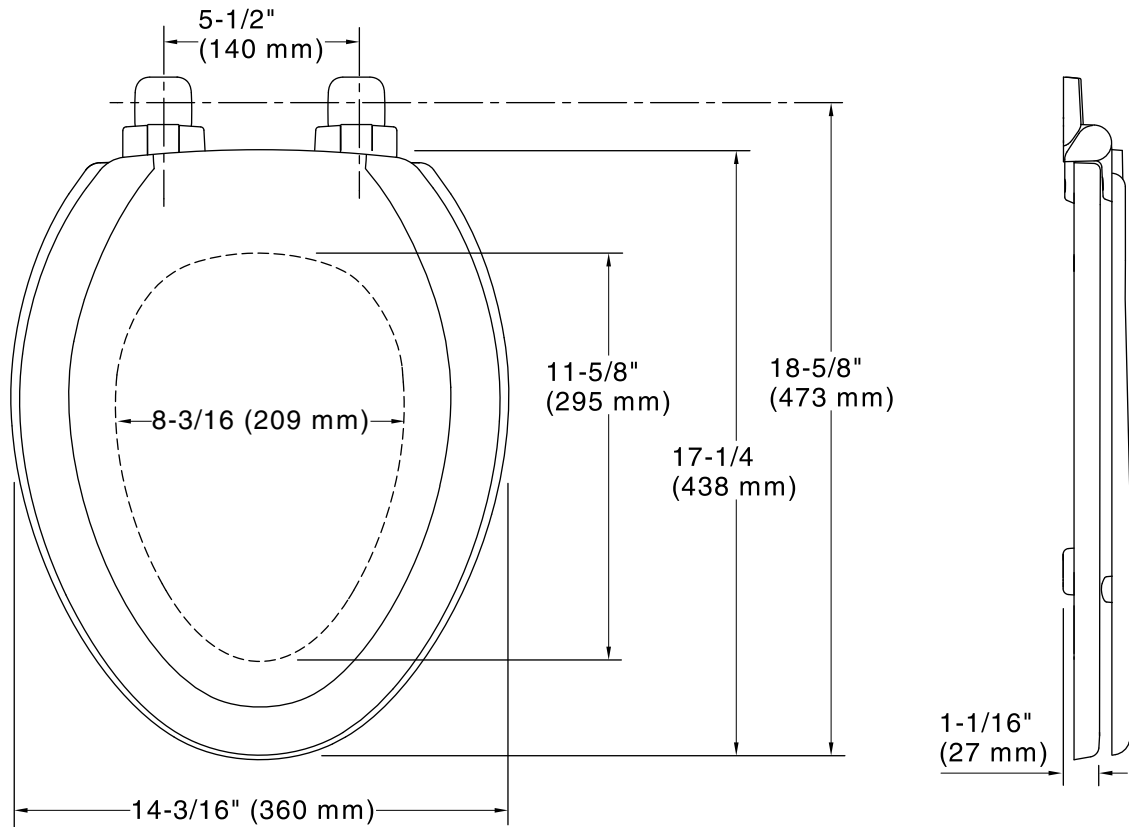

Stonewood® Quiet-Close™
Elongated Toilet Seat
K-20466

Features

- Quiet-Close™ lid closes slowly and quietly without slamming.
- Versatile design that complements the design lines of many toilets.
- Compression Molded Wood Construction
- Elongated Seat.

Codes/Standards

None Applicable

KOHLER® One-Year Limited Warranty

See website for detailed warranty information.

Technical Information

All product dimensions are nominal.

Seat shape type: Elongated
Seat front type: Closed front
Seat hinge type: Quiet-Close™
Seat-mounting holes: 5-1/2" (140 mm)