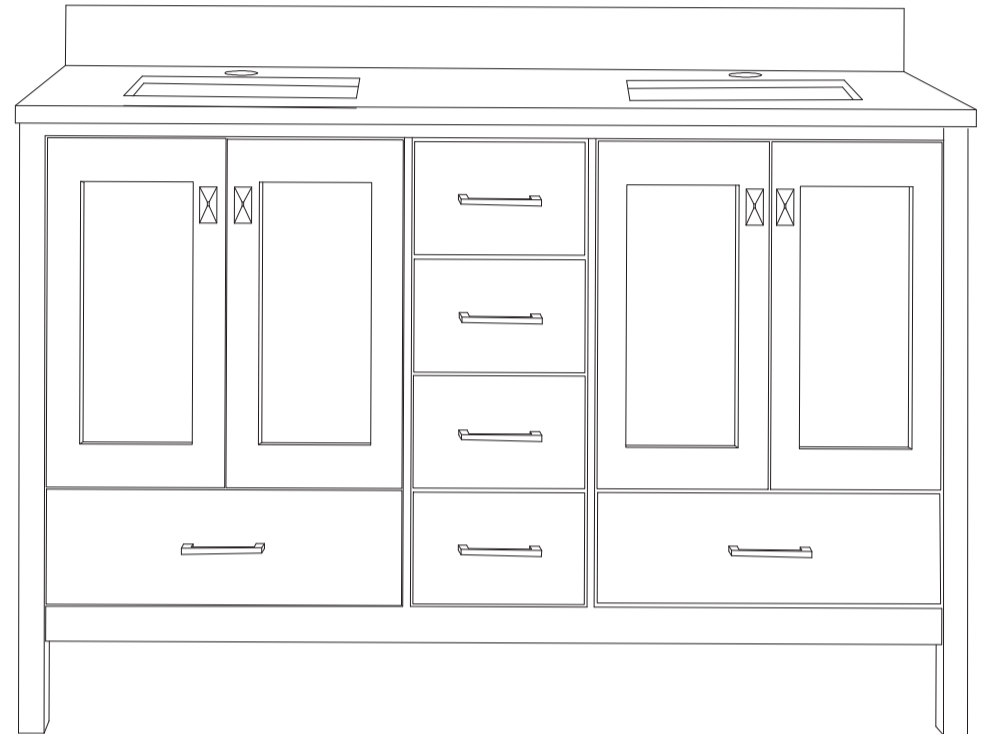

● Wood surface should only be cleaned with wood care products such as soapy water or furniture polish.

MODLE NO : TVN414-60X18WH

ERECTING TOOL

DRAWER'S ADJUST

INSTALLATION INSTRUCTIONS