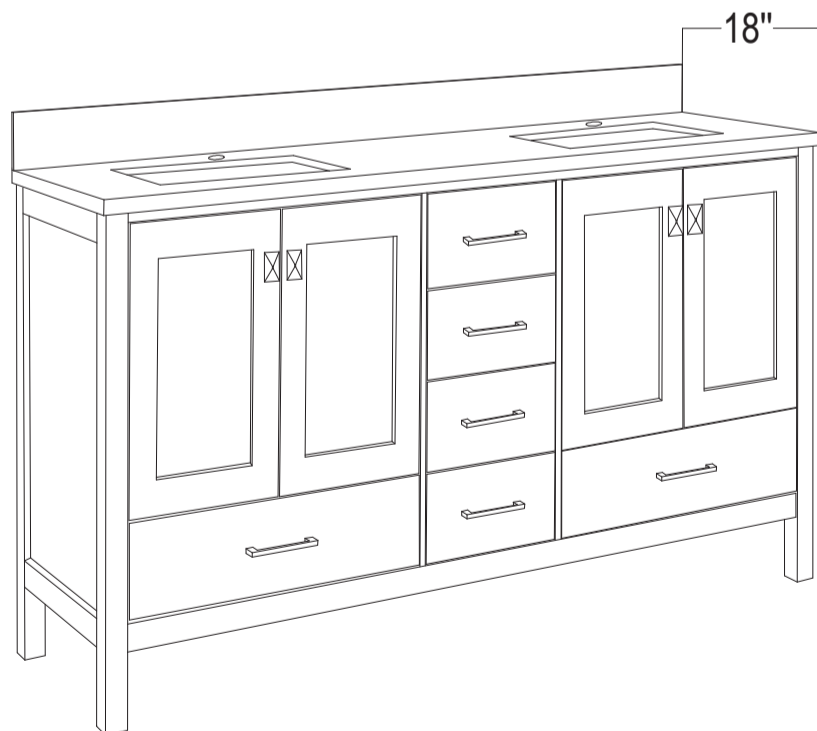

● Wood surface should only be cleaned with wood care products such as soapy water or furniture polish.

MODLE NO : TVN414-60X18WH

ERECTING TOOL

DRAWER'S ADJUST

INSTALLATION INSTRUCTIONS