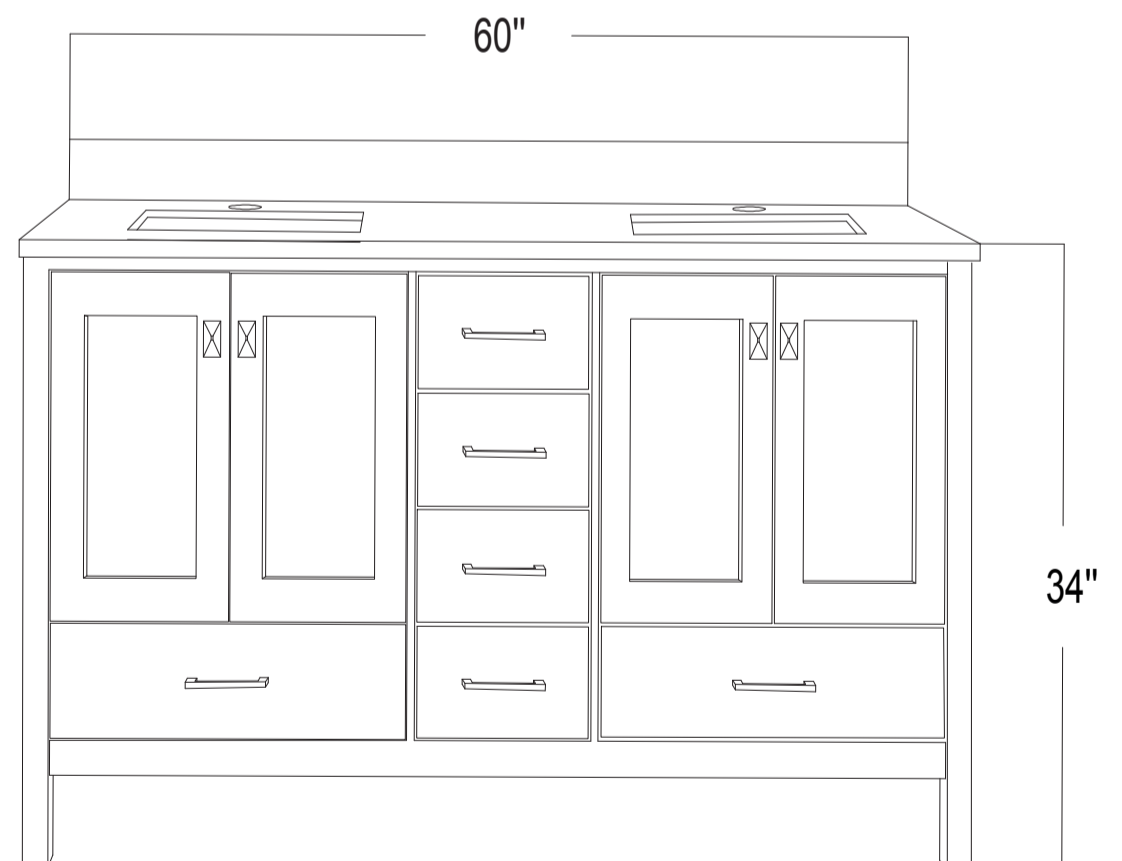

● Wood surface should only be cleaned with wood care products such as soapy water or furniture polish.

MODLE NO : TVN414-60X18WH

ERECTING TOOL

DRAWER'S ADJUST

INSTALLATION INSTRUCTIONS