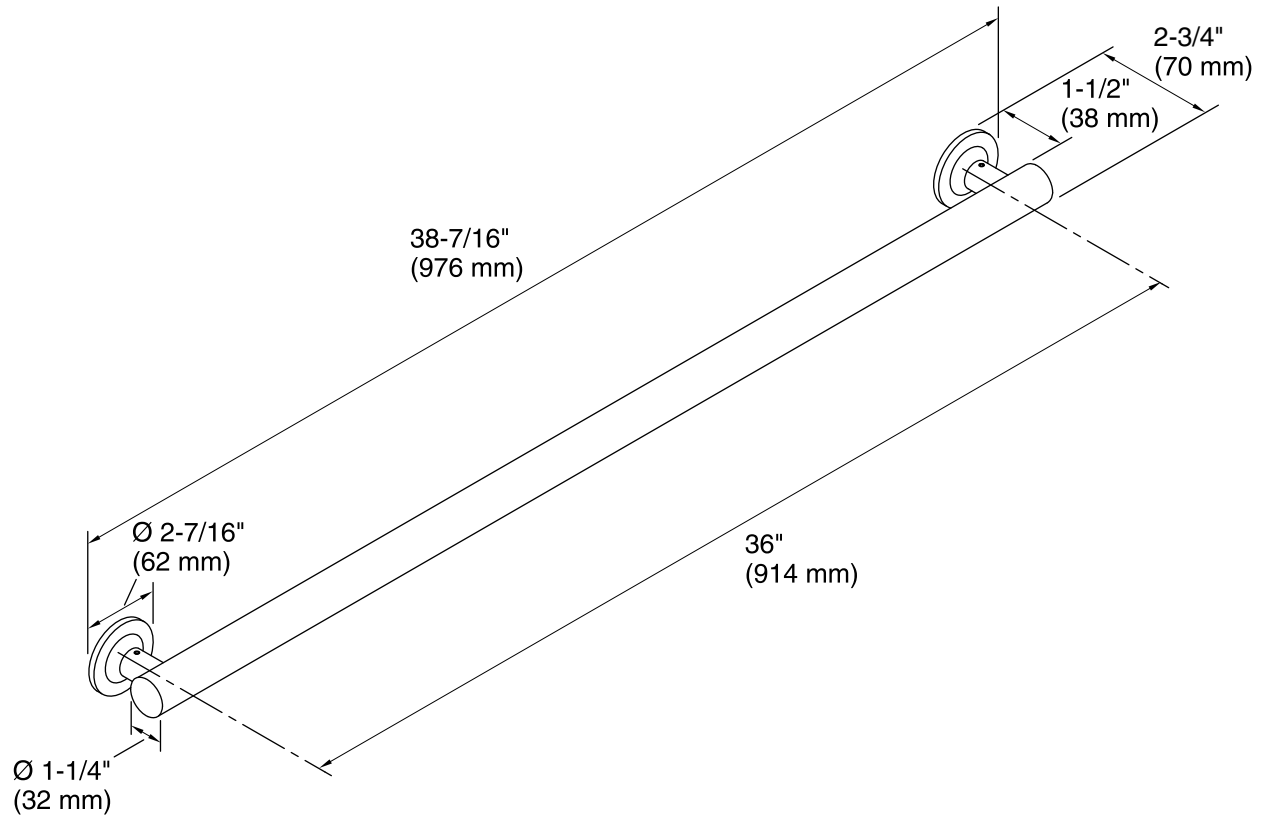

Features

- KOHLER finishes resist corrosion and tarnish.
- 36- inch bar.
- Contemporary styling matches any decor.
- Coordinates with other products in the Purist® collection.
- ADA compliant when installed per ADA guidelines.
- 38-7/16" (976 mm) x 2-3/4" (70 mm) x 2-7/16" (62 mm)

Technical Information

All product dimensions are nominal.

Notes

Measure your actual product for roughing-in details.

WARNING: Risk of personal injury. The wall plates on the grab bar must be mounted to a brace between the wall studs. This will ensure that the weight of the user is adequately supported.