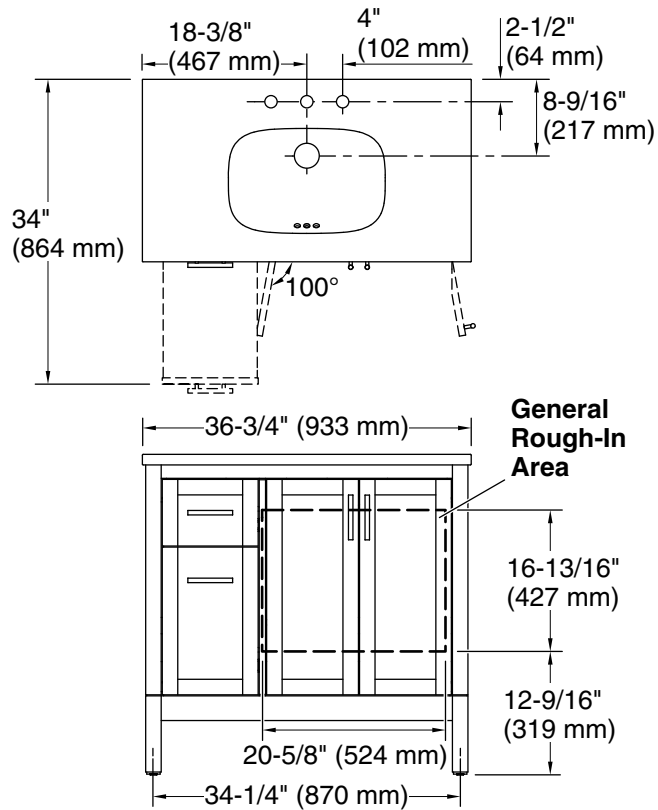

Features

- Set includes cabinet, precut quartz vanity top, sink, cabinet hardware
- Full-extension 14-3/4" (375 mm) drawers with soft-close side-mount slides
- Three-way adjustable slow-close door hinges for easy cabinet access
- 18-9/16" (471 mm) cabinet interior provides ample storage space
- 8" (203 mm) widespread faucet holes
- Faucet sold separately
- Some assembly required
- Bianco Bella quartz vanity top adds beauty and long-lasting durability

- K-33585 Drawer organizer set
- K-33586 Drawer organizer with lid
- K-33587 Divided drawer organizer
- K-33588 Makeup display tray and organizer

Codes/Standards

ASME A112.19.2/CSA B45.1
EPA TSCA Title VI/CARB P2

Technical Information

All product dimensions are nominal.

Notes

Install this product according to the installation instructions.