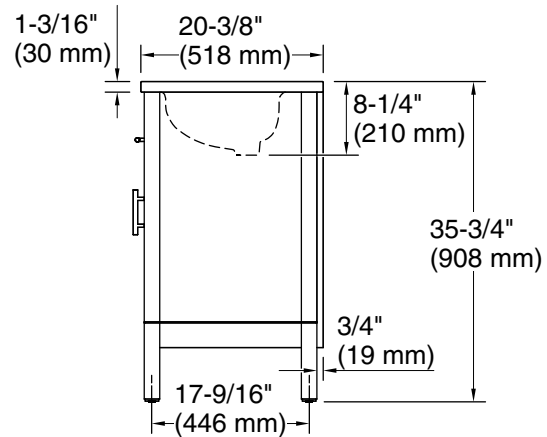

Features

- Set includes cabinet, precut quartz vanity top, sink, cabinet hardware
- Full-extension 14-3/4" (375 mm) drawers with soft-close side-mount slides
- Three-way adjustable slow-close door hinges for easy cabinet access
- 18-9/16" (471 mm) cabinet interior provides ample storage space
- 8" (203 mm) widespread faucet holes
- Faucet sold separately
- Some assembly required
- Bianco Bella quartz vanity top adds beauty and long-lasting durability

- K-33585 Drawer organizer set
- K-33586 Drawer organizer with lid
- K-33587 Divided drawer organizer
- K-33588 Makeup display tray and organizer

Codes/Standards

ASME A112.19.2/CSA B45.1
EPA TSCA Title VI/CARB P2

Technical Information

All product dimensions are nominal.

Notes

Install this product according to the installation instructions.