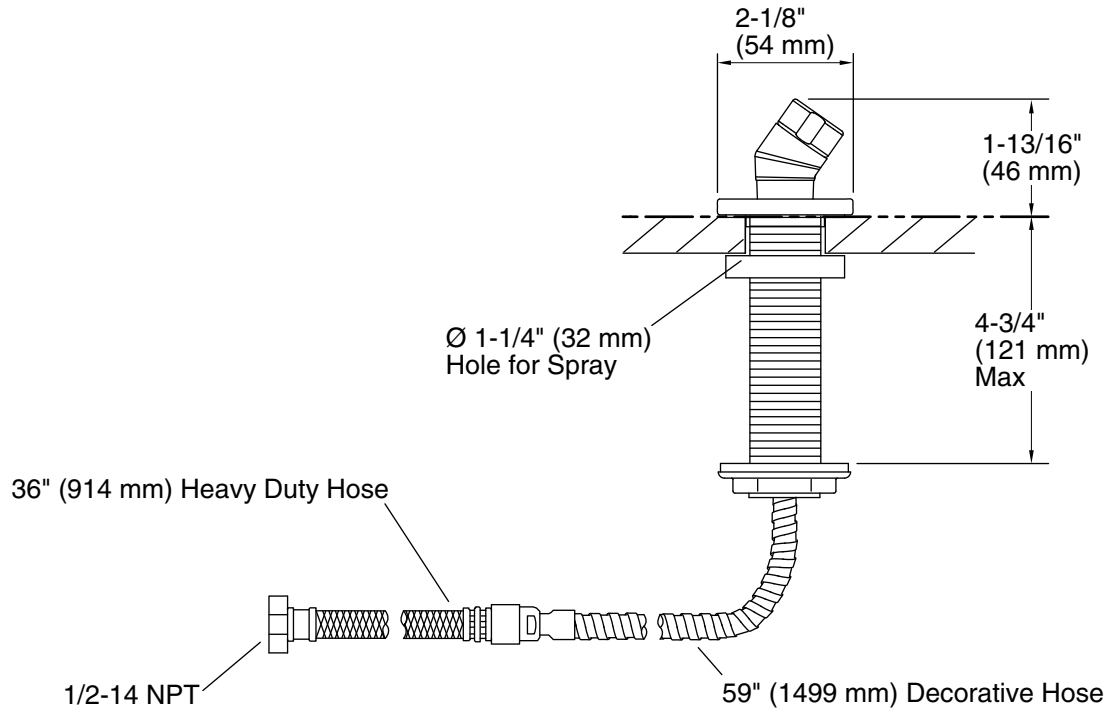

Features

- For use with a handshower (sold separately)
- Includes Polished Chrome handshower hose
- 2-1/8" (54 mm) x 1-13/16" (46 mm)
- Coordinates with Loure and Stance® faucets and accessories

Material

- Solid-brass construction for durability and reliability
- KOHLER® finishes resist corrosion and tarnishing

Installation

- Deck- or bath-mount

Required Products/Accessories

- K-21335 Round two-function handshower, 2.5 gpm
- or
- K-21335-G Round two-function handshower, 1.75 gpm
- or
- K-21336 Square two-function handshower, 2.5 gpm
- or
- K-21336-G Square two-function handshower, 1.75 gpm

Recommended Products/Accessories

- 79583 Roughing-in Kit for Deck-Mount Handshowers
- K-23723 Faucet cleaner

Codes/Standards

None Applicable

KOHLER® Faucet Lifetime Limited Warranty

See website for detailed warranty information.

Technical Information

All product dimensions are nominal.

Notes

Install this product according to the installation guide.