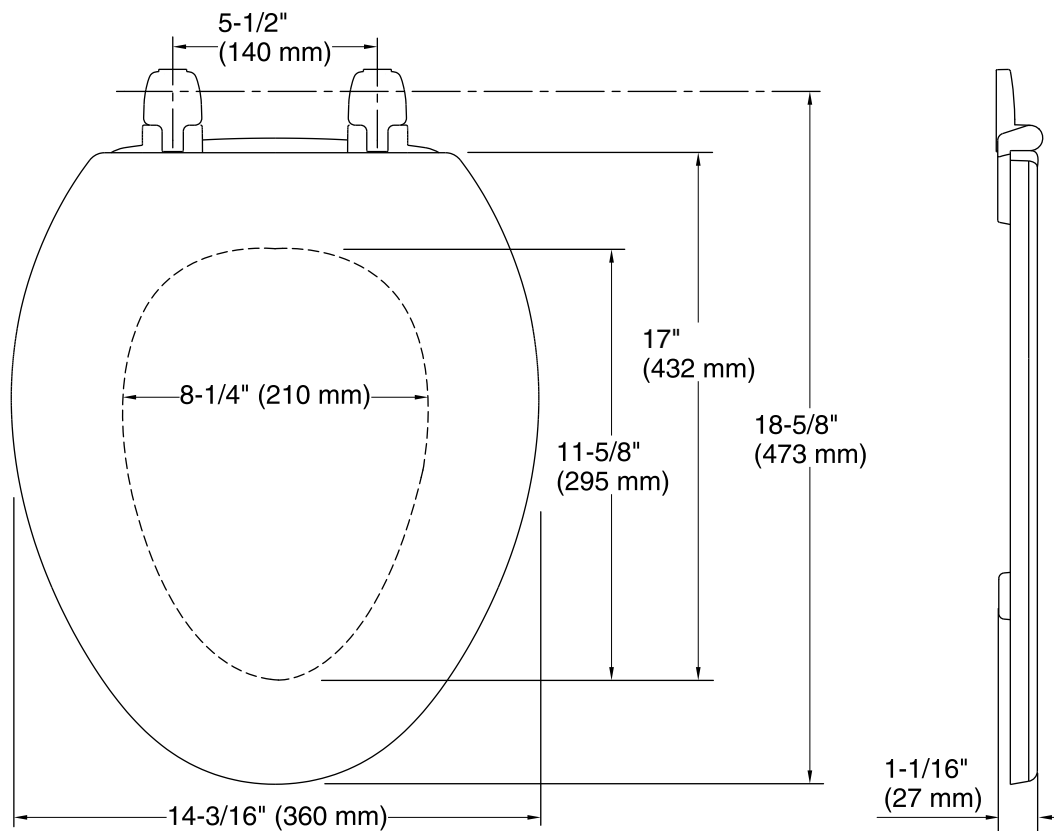

Features

- Molded wood.
- With lid.
- Elongated closed-front seat.
- Versatile design that complements the design lines of many toilets.

Codes/Standards

None Applicable

KOHLER® One-Year Limited Warranty

See website for detailed warranty information.

Available Color/Finishes

Color tiles intended for reference only.

Color	Code	Description
	0	White
	96	Biscuit
	47	Almond

Technical Information

All product dimensions are nominal.

Seat shape type: Elongated

Seat front type: Closed front

Seat-mounting holes: 5-1/2" (140 mm)

Notes

Install this product according to the installation guide.