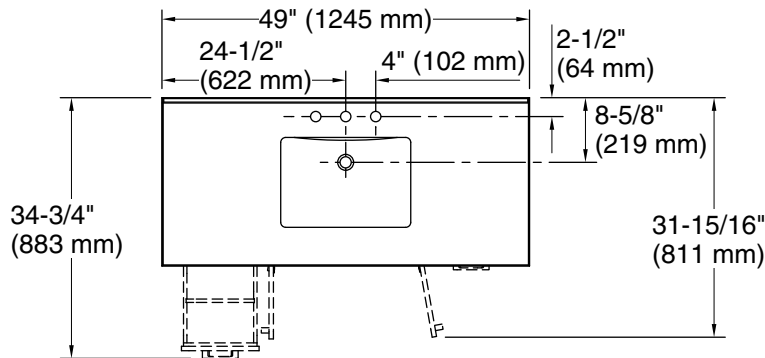

Features

- Set includes cabinet, precut quartz vanity top, backsplash, sink, cabinet hardware
- Four full-extension 17" (432 mm) drawers with soft-close side-mount slides
- Three-way adjustable slow-close door hinges for easy cabinet access
- 20" (508 mm) cabinet interior provides ample storage space
- Finish-matched cabinet interior offers generous clearance for plumbing
- Vanity top has 8" (203 mm) widespread faucet holes; requires deck-mount faucet (sold separately)
- Brushed Nickel hardware included on White, Atmos Grey, and Carbon Oak vanities, and Matte Black hardware on Light Oak vanities.

Technical Information

All product dimensions are nominal.

Notes

Install this product according to the installation instructions.

Select the type of fastener based upon the wall material. Two 250 lb (113.4 kg) minimum load bearing fasteners are recommended.