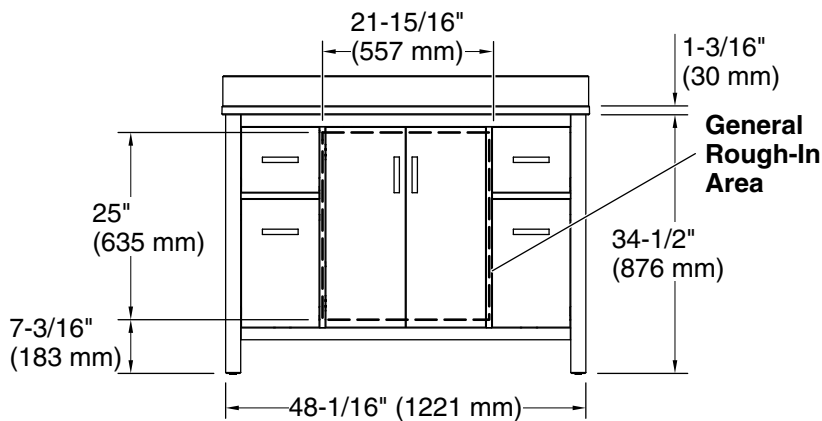

Features

- Set includes cabinet, precut quartz vanity top, backsplash, sink, cabinet hardware
- Four full-extension 17" (432 mm) drawers with soft-close side-mount slides
- Three-way adjustable slow-close door hinges for easy cabinet access
- 20" (508 mm) cabinet interior provides ample storage space
- Finish-matched cabinet interior offers generous clearance for plumbing
- Vanity top has 8" (203 mm) widespread faucet holes; requires deck-mount faucet (sold separately)
- Brushed Nickel hardware included on White, Atmos Grey, and Carbon Oak vanities, and Matte Black hardware on Light Oak vanities.

Technical Information

All product dimensions are nominal.

Notes

Install this product according to the installation instructions.

Select the type of fastener based upon the wall material. Two 250 lb (113.4 kg) minimum load bearing fasteners are recommended.