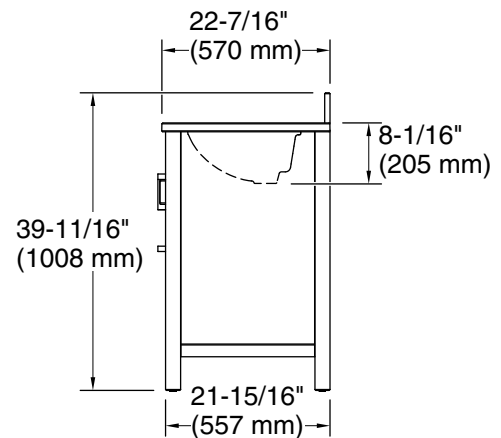

Features

- Set includes cabinet, precut quartz vanity top, backsplash, sink, cabinet hardware
- Four full-extension 17" (432 mm) drawers with soft-close side-mount slides
- Three-way adjustable slow-close door hinges for easy cabinet access
- 20" (508 mm) cabinet interior provides ample storage space
- Finish-matched cabinet interior offers generous clearance for plumbing
- Vanity top has 8" (203 mm) widespread faucet holes; requires deck-mount faucet (sold separately)
- Brushed Nickel hardware included on White, Atmos Grey, and Carbon Oak vanities, and Matte Black hardware on Light Oak vanities.

Technical Information

All product dimensions are nominal.

Notes

Install this product according to the installation instructions.

Select the type of fastener based upon the wall material. Two 250 lb (113.4 kg) minimum load bearing fasteners are recommended.