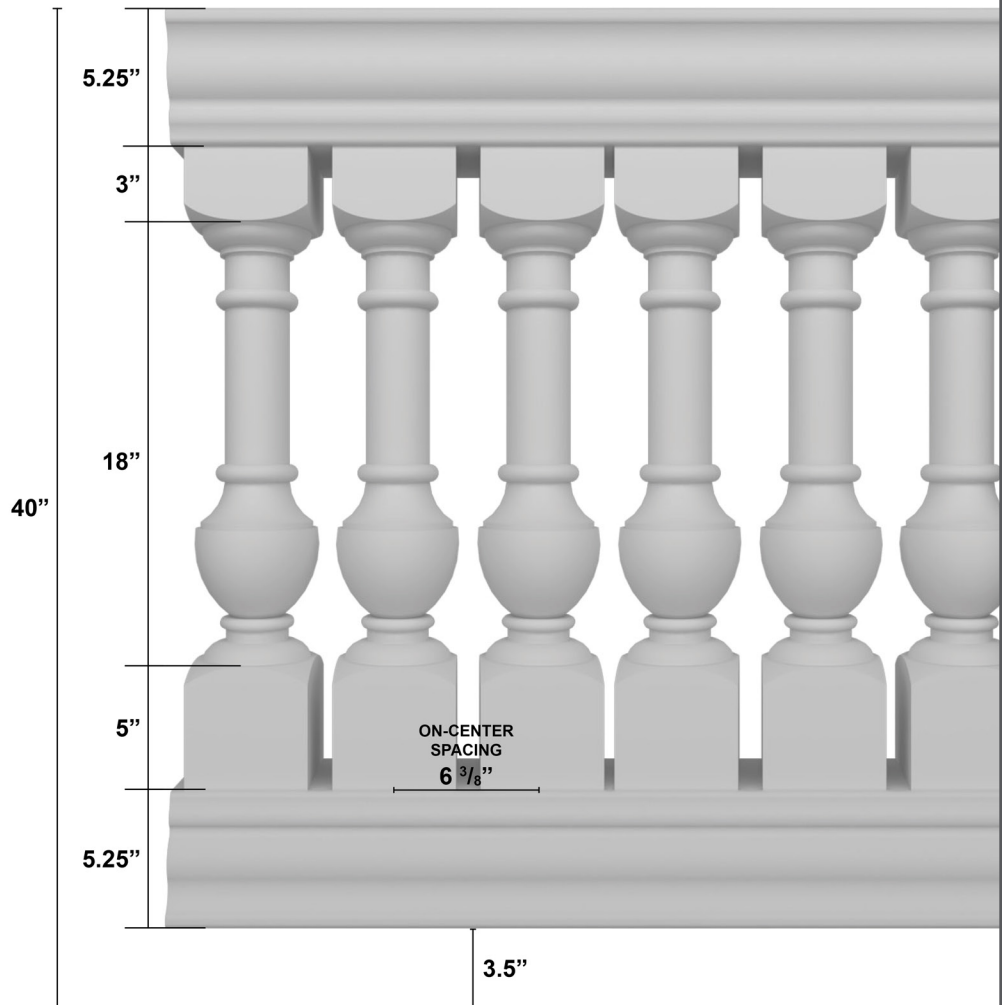

BALUSTRADE RAILING KIT

YORK

STYLE

STYLE D

PORCH/PATIO GROUND