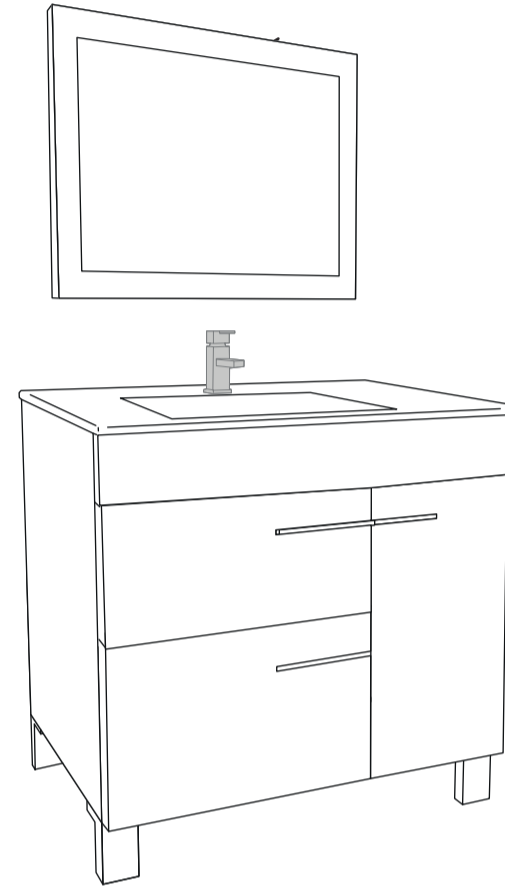

VIVA

MODLE NO : EVVN521-32WH

- Please check your product packaging to make Sure the included accessories are in the "list of standard accessories".if any parts are missing, please contact your local dealer immediately
- Do not allow any sharp objects to come in contact with the cabinet,as it will scratch the surface
- Continuous and prolonged exposure to direct sunlight may cause discoloration to the wood.
- Continuous and prolonged exposure to direct sunlight may cause discoloration to the wood.
- Please avoid using cleaning products that contain bleach or ammonia.
- Wood surface should only be cleaned with wood care products such as soapy water or furniture polish.