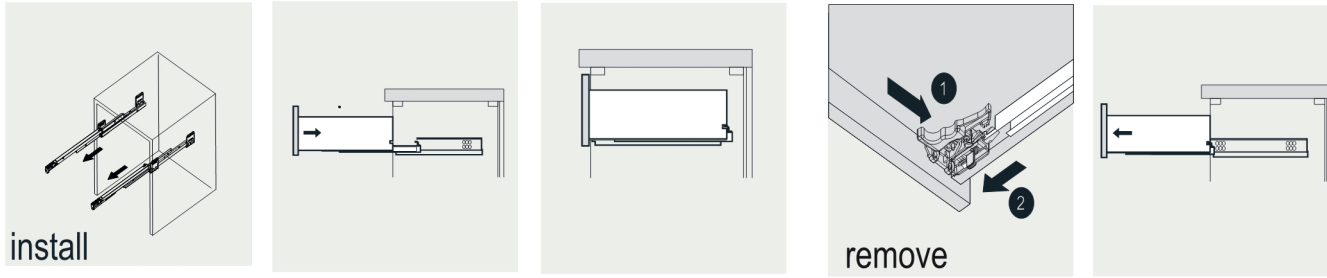

VIVA

MODLE NO : EVVN521-32WH

- Please check your product packaging to make Sure the included accessories are in the "list of standard accessories".if any parts are missing, please contact your local dealer immediately
- Do not allow any sharp objects to come in contact with the cabinet,as it will scratch the surface
- Continuous and prolonged exposure to direct sunlight may cause discoloration to the wood.
- Continuous and prolonged exposure to direct sunlight may cause discoloration to the wood.
- Please avoid using cleaning products that contain bleach or ammonia.
- Wood surface should only be cleaned with wood care products such as soapy water or furniture polish.

ERECTING TOOL

DRAWER'S ADJUST

INSTALLATION INSTRUCTIONS