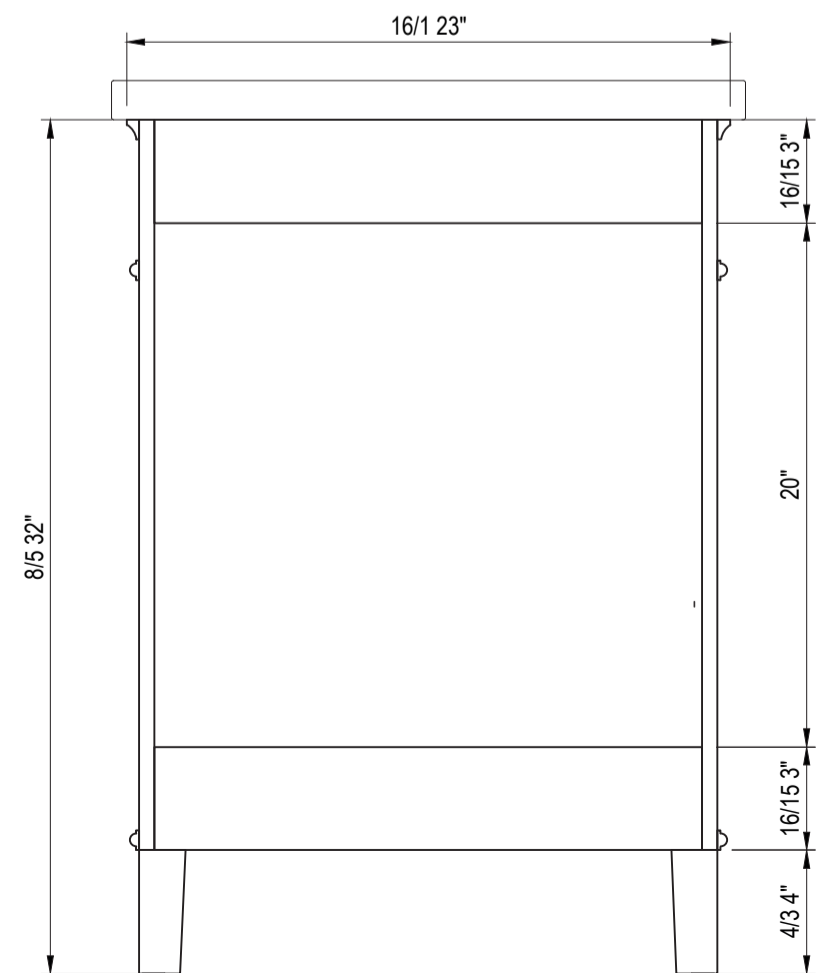

VIVA

MODLE NO : TVN112-24WH

● Please check your product packaging to make Sure the included accessories are in the "list of standard accessories".if any parts are missing, please contact your local dealer immediately

- Do not allow any sharp objects to come in contact with the cabinet,as it will scratch the surface
- Continuous and prolonged exposure to direct sunlight may cause discoloration to the wood.
- Continuous and prolonged exposure to direct sunlight may cause discoloration to the wood.
- Please avoid using cleaning products that contain bleach or ammonia.
- Wood surface should only be cleaned with wood care products such as soapy water or furniture polish.