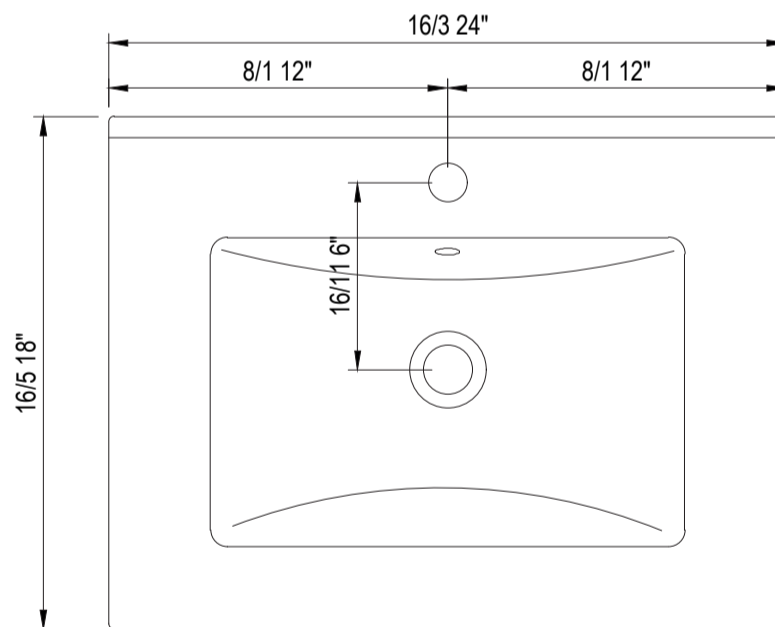

VIVA

MODLE NO : TVN112-24WH

● Please check your product packaging to make Sure the included accessories are in the "list of standard accessories".if any parts are missing, please contact your local dealer immediately

- Do not allow any sharp objects to come in contact with the cabinet,as it will scratch the surface
- Continuous and prolonged exposure to direct sunlight may cause discoloration to the wood.
- Continuous and prolonged exposure to direct sunlight may cause discoloration to the wood.
- Please avoid using cleaning products that contain bleach or ammonia.
- Wood surface should only be cleaned with wood care products such as soapy water or furniture polish.