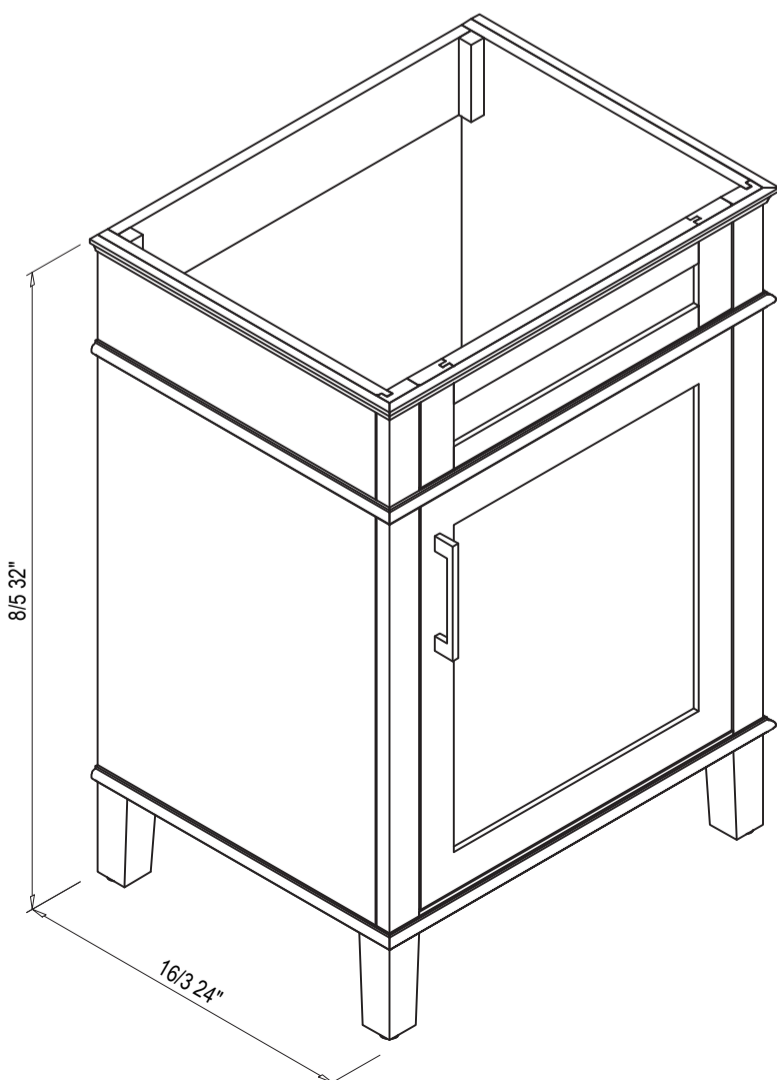

VIVA

MODLE NO : TVN112-24WH

● Please check your product packaging to make Sure the included accessories are in the "list of standard accessories".if any parts are missing, please contact your local dealer immediately

- Do not allow any sharp objects to come in contact with the cabinet,as it will scratch the surface
- Continuous and prolonged exposure to direct sunlight may cause discoloration to the wood.
- Continuous and prolonged exposure to direct sunlight may cause discoloration to the wood.
- Please avoid using cleaning products that contain bleach or ammonia.
- Wood surface should only be cleaned with wood care products such as soapy water or furniture polish.