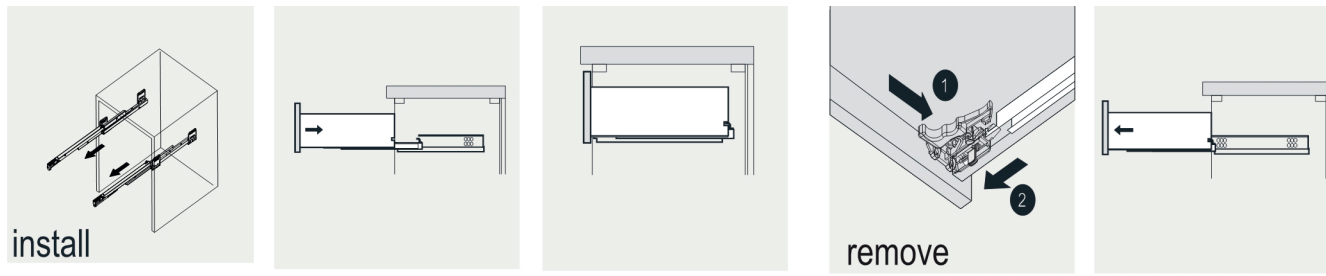

INSTALLATION INSTRUCTIONS