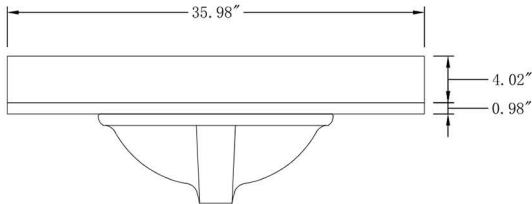

QUALITY BATHROOM FURNITURE

Overall Dimensions: 36" W x 22" D x 38" H

Cabinet: 35" W x 21.5" D x 33" H

Top: 36" W x 22" D x 1" H

*All measurements are $\pm 0.25"$.

Overall Dimensions: 36" W x 22" D x 38" H

Cabinet: 35" W x 21.5" D x 33" H

Top: 36" W x 22" D x 1" H

*All measurements are $\pm 0.25"$.