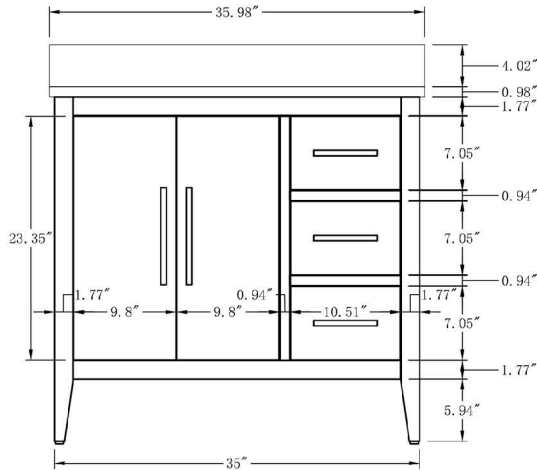

QUALITY BATHROOM FURNITURE

Overall Dimensions: 36" W x 22" D x 38" H

Cabinet: 35" W x 21.5" D x 33" H

Top: 36" W x 22" D x 1" H

*All measurements are $\pm 0.25"$.

Overall Dimensions: 36" W x 22" D x 38" H

Cabinet: 35" W x 21.5" D x 33" H

Top: 36" W x 22" D x 1" H

*All measurements are $\pm 0.25"$.