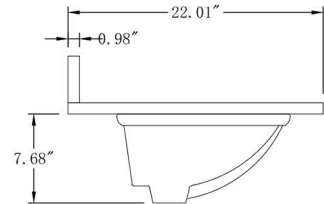

QUALITY BATHROOM FURNITURE

Overall Dimensions: 36" W x 22" D x 38" H

Cabinet: 35" W x 21.5" D x 33" H

Top: 36" W x 22" D x 1" H

*All measurements are $\pm 0.25"$.

Overall Dimensions: 36" W x 22" D x 38" H

Cabinet: 35" W x 21.5" D x 33" H

Top: 36" W x 22" D x 1" H

*All measurements are $\pm 0.25"$.