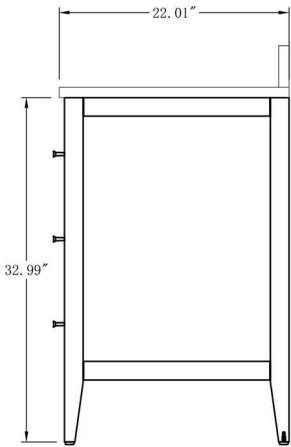

QUALITY BATHROOM FURNITURE

Overall Dimensions: 36" W x 22" D x 38" H

Cabinet: 35" W x 21.5" D x 33" H

Top: 36" W x 22" D x 1" H

*All measurements are $\pm 0.25"$.

Overall Dimensions: 36" W x 22" D x 38" H

Cabinet: 35" W x 21.5" D x 33" H

Top: 36" W x 22" D x 1" H

*All measurements are $\pm 0.25"$.