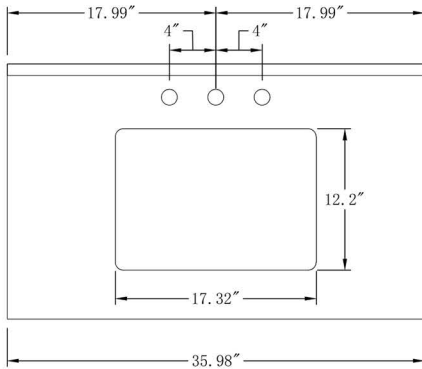

QUALITY BATHROOM FURNITURE

Overall Dimensions: 36" W x 22" D x 38" H

Cabinet: 35" W x 21.5" D x 33" H

Top: 36" W x 22" D x 1" H

*All measurements are $\pm 0.25"$.

Overall Dimensions: 36" W x 22" D x 38" H

Cabinet: 35" W x 21.5" D x 33" H

Top: 36" W x 22" D x 1" H

*All measurements are $\pm 0.25"$.