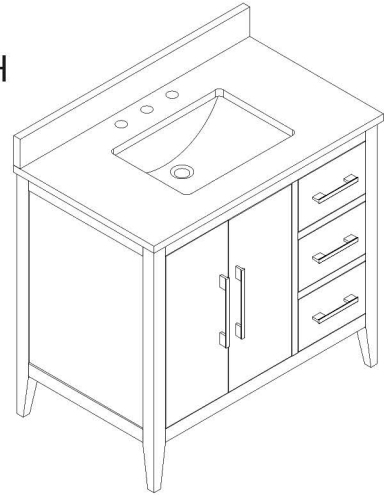

QUALITY BATHROOM FURNITURE

Overall Dimensions: 36" W x 22" D x 38" H

Cabinet: 35" W x 21.5" D x 33" H

Top: 36" W x 22" D x 1" H

*All measurements are $\pm 0.25"$.

Overall Dimensions: 36" W x 22" D x 38" H

Cabinet: 35" W x 21.5" D x 33" H

Top: 36" W x 22" D x 1" H

*All measurements are $\pm 0.25"$.