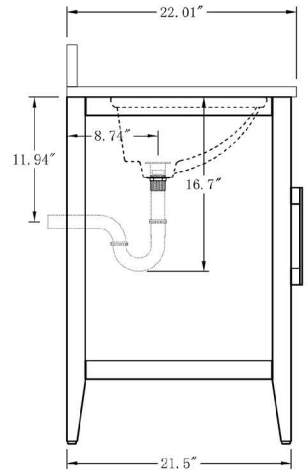

QUALITY BATHROOM FURNITURE

Overall Dimensions: 36" W x 22" D x 38" H

Cabinet: 35" W x 21.5" D x 33" H

Top: 36" W x 22" D x 1" H

*All measurements are $\pm 0.25"$.

Overall Dimensions: 36" W x 22" D x 38" H

Cabinet: 35" W x 21.5" D x 33" H

Top: 36" W x 22" D x 1" H

*All measurements are $\pm 0.25"$.