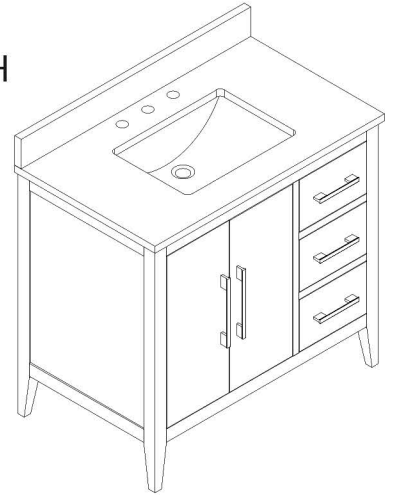

QUALITY BATHROOM FURNITURE

Overall Dimensions: 36" W x 22" D x 38" H

Cabinet: 35" W x 21.5" D x 33" H

Top: 36" W x 22" D x 1" H

*All measurements are $\pm 0.25"$.

Overall Dimensions: 36" W x 22" D x 38" H

Cabinet: 35" W x 21.5" D x 33" H

Top: 36" W x 22" D x 1" H

*All measurements are $\pm 0.25"$.