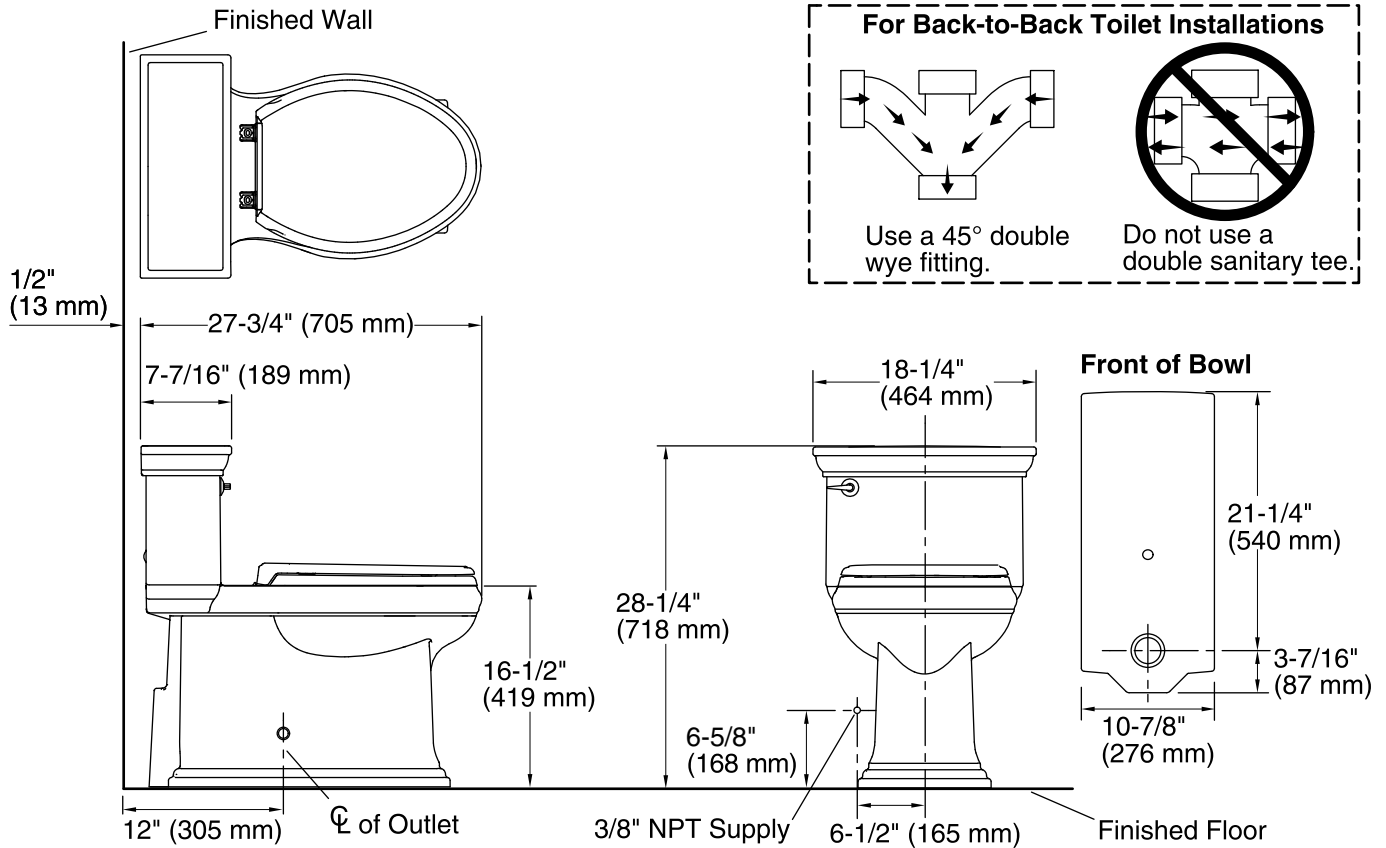

Technical Information

All product dimensions are nominal.

Toilet type:	One-piece
Bowl shape:	Compact Elongated front
Flush type:	AquaPiston
Trap passageway:	2-1/8" (54 mm)
Water Consumption	
Full:	1.28 gpf (4.8 lpf)
Water surface size:	9-5/8" x 7-3/8" (244 mm x 187 mm)
Rim to water surface:	5-3/8" (137 mm)
Rough-in:	12" (305 mm)
Seat-mounting holes:	5-1/2" (140 mm)

Notes

Install this product according to the installation instructions.

For back-to-back toilet installations: Use only a 45° double wye fitting.