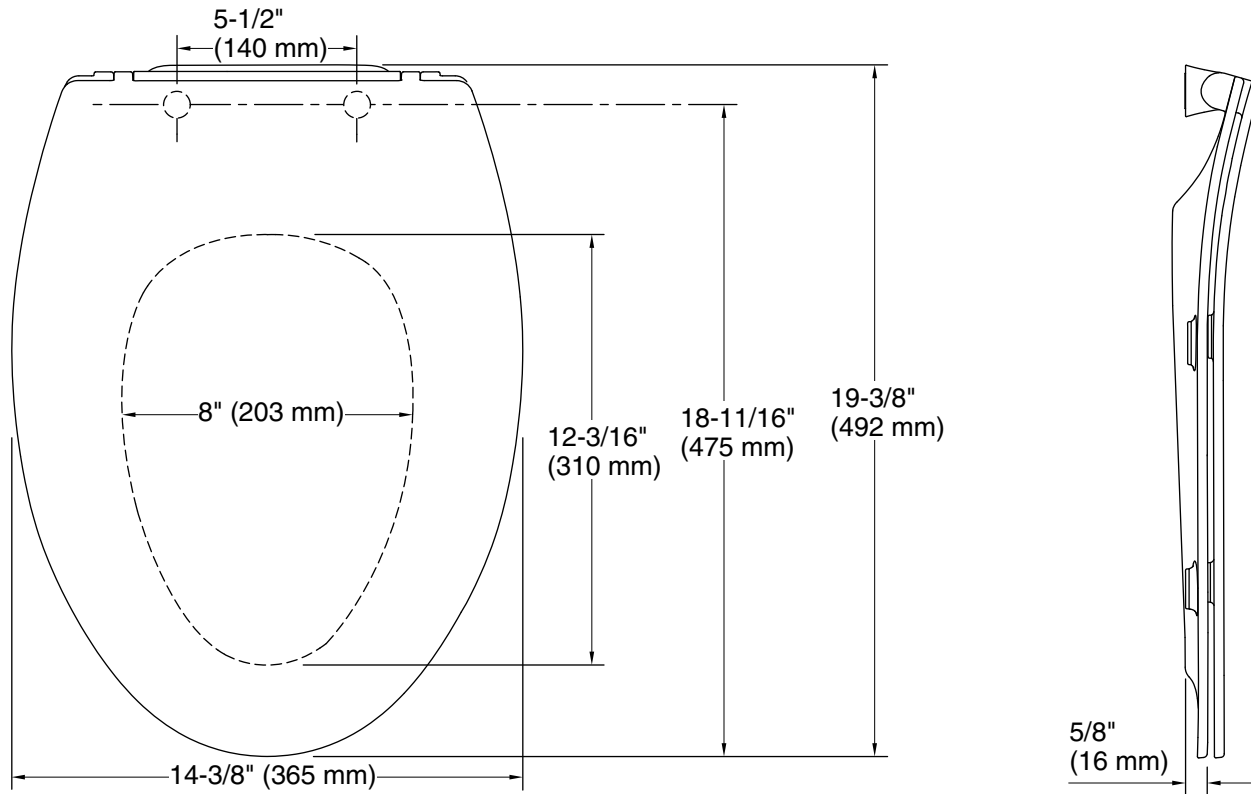

### Technical Information

All product dimensions are nominal.

Seat shape type: Elongated  
Seat front type: Closed-front  
Seat-mounting holes: 5-1/2" (140 mm)